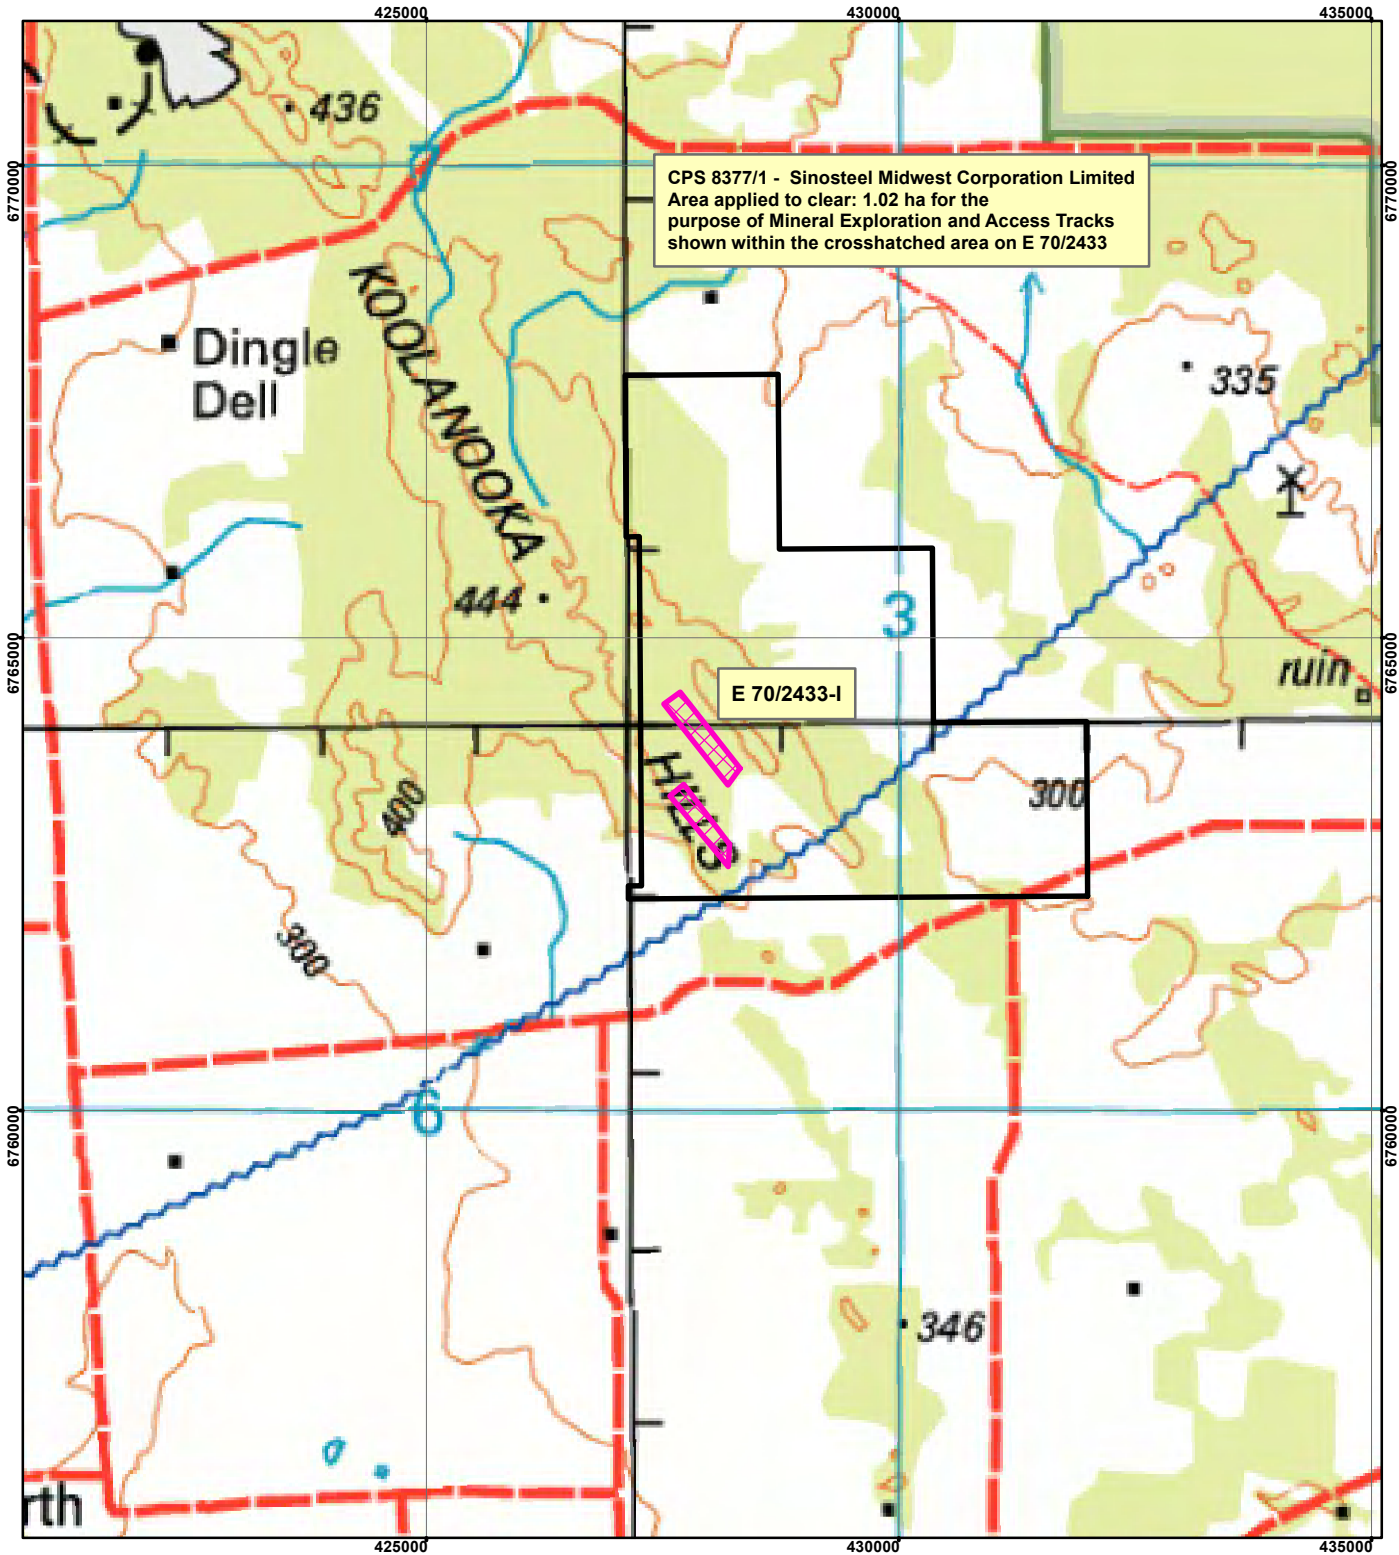

# CPS 8377/1 - Sinosteel Midwest Corporation Limited

## Legend

-  Clearing Instruments
-  Mining Tenements

Geocentric Datum Australia 1994

Note: the data in this map have not been projected. This may result in geometric distortion or measurement inaccuracies.

..... Date .....

Officer with delegated authority under Section 20 of the Environmental Protection Act 1986

Information derived from this map should be confirmed with the data custodian acknowledged by the agency acronym in the legend.