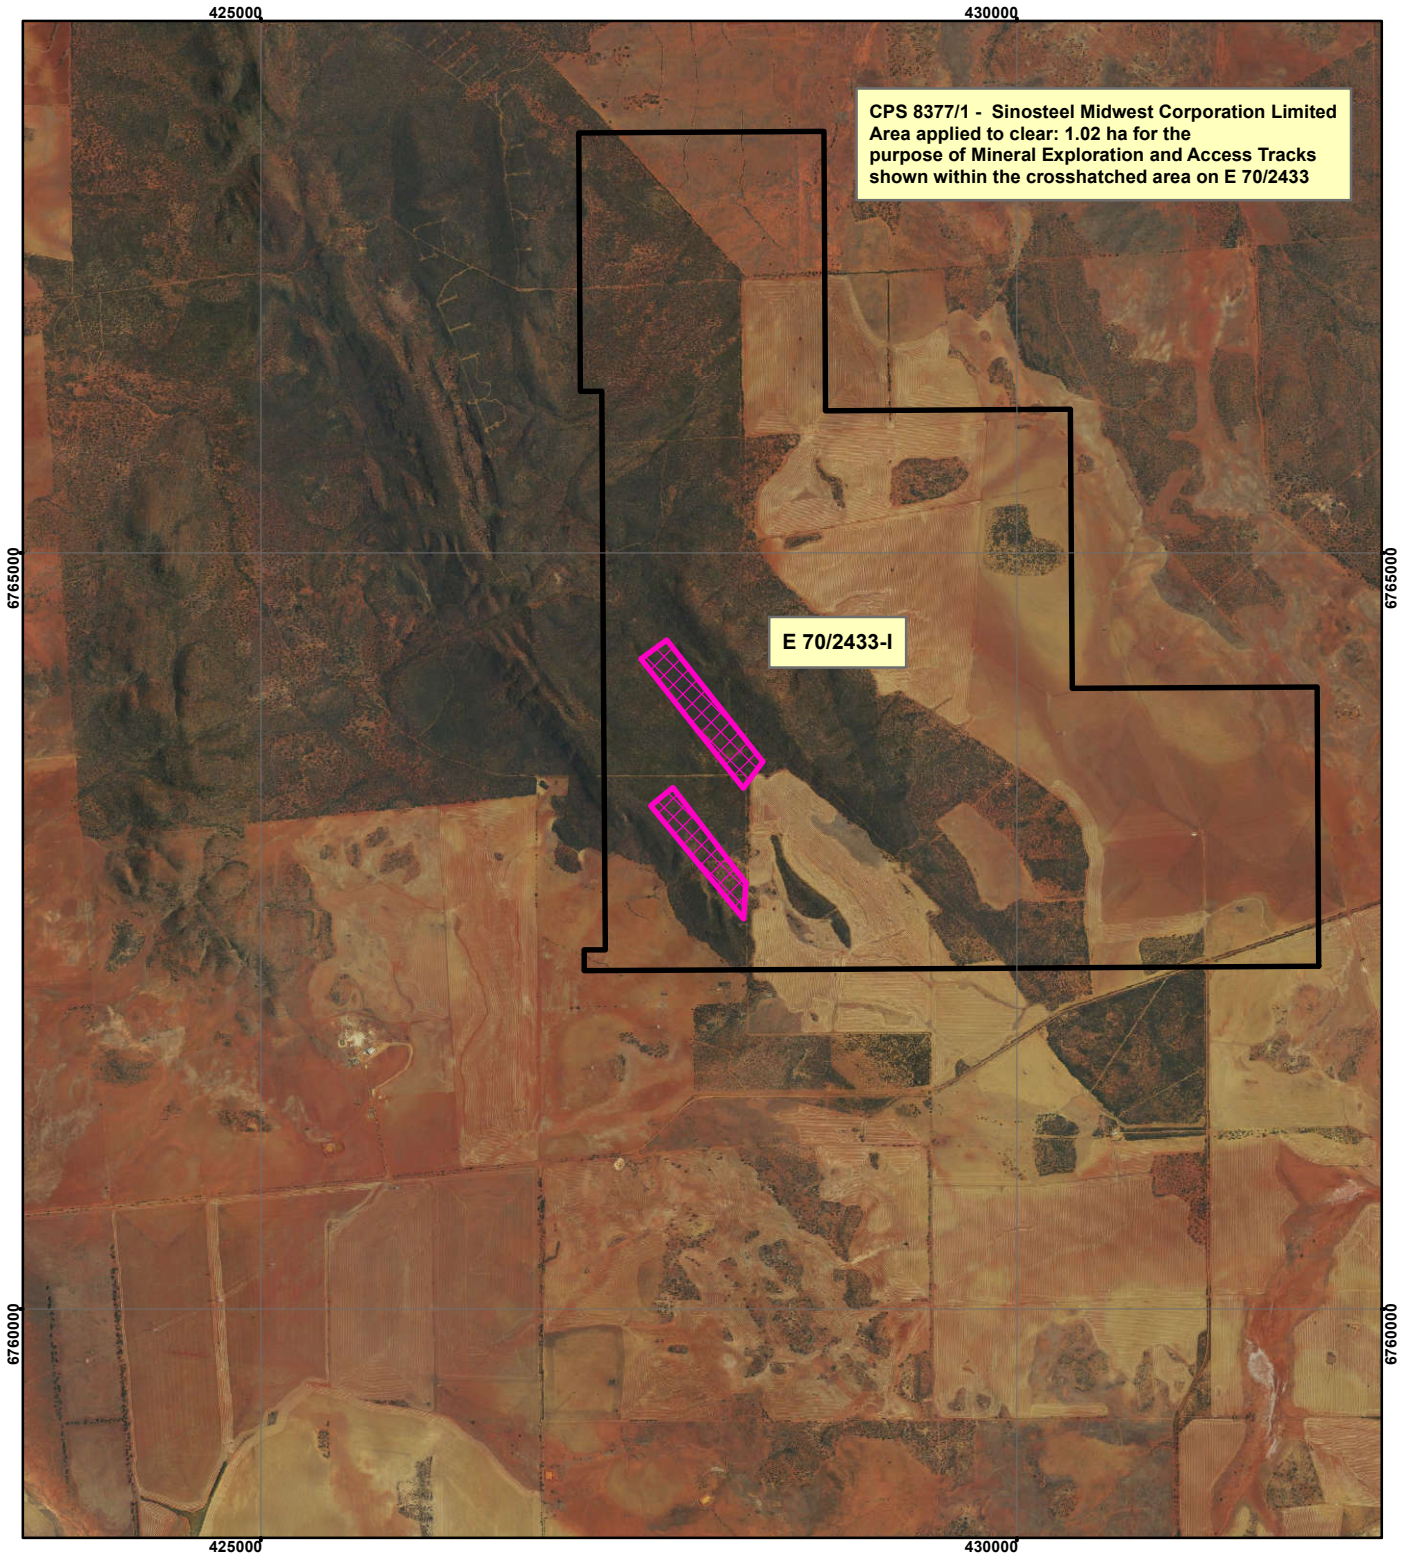

CPS 8377/1 - Sinosteel Midwest Corporation Limited

Legend

-  Clearing Instruments
-  Mining Tenements

Geocentric Datum Australia 1994

Note: the data in this map have not been projected. This may result in geometric distortion or measurement inaccuracies.

..... Date

Officer with delegated authority under Section 20 of
the Environmental Protection Act 1986

Information derived from this map should be
confirmed with the data custodian acknowledged
by the agency acronym in the legend.