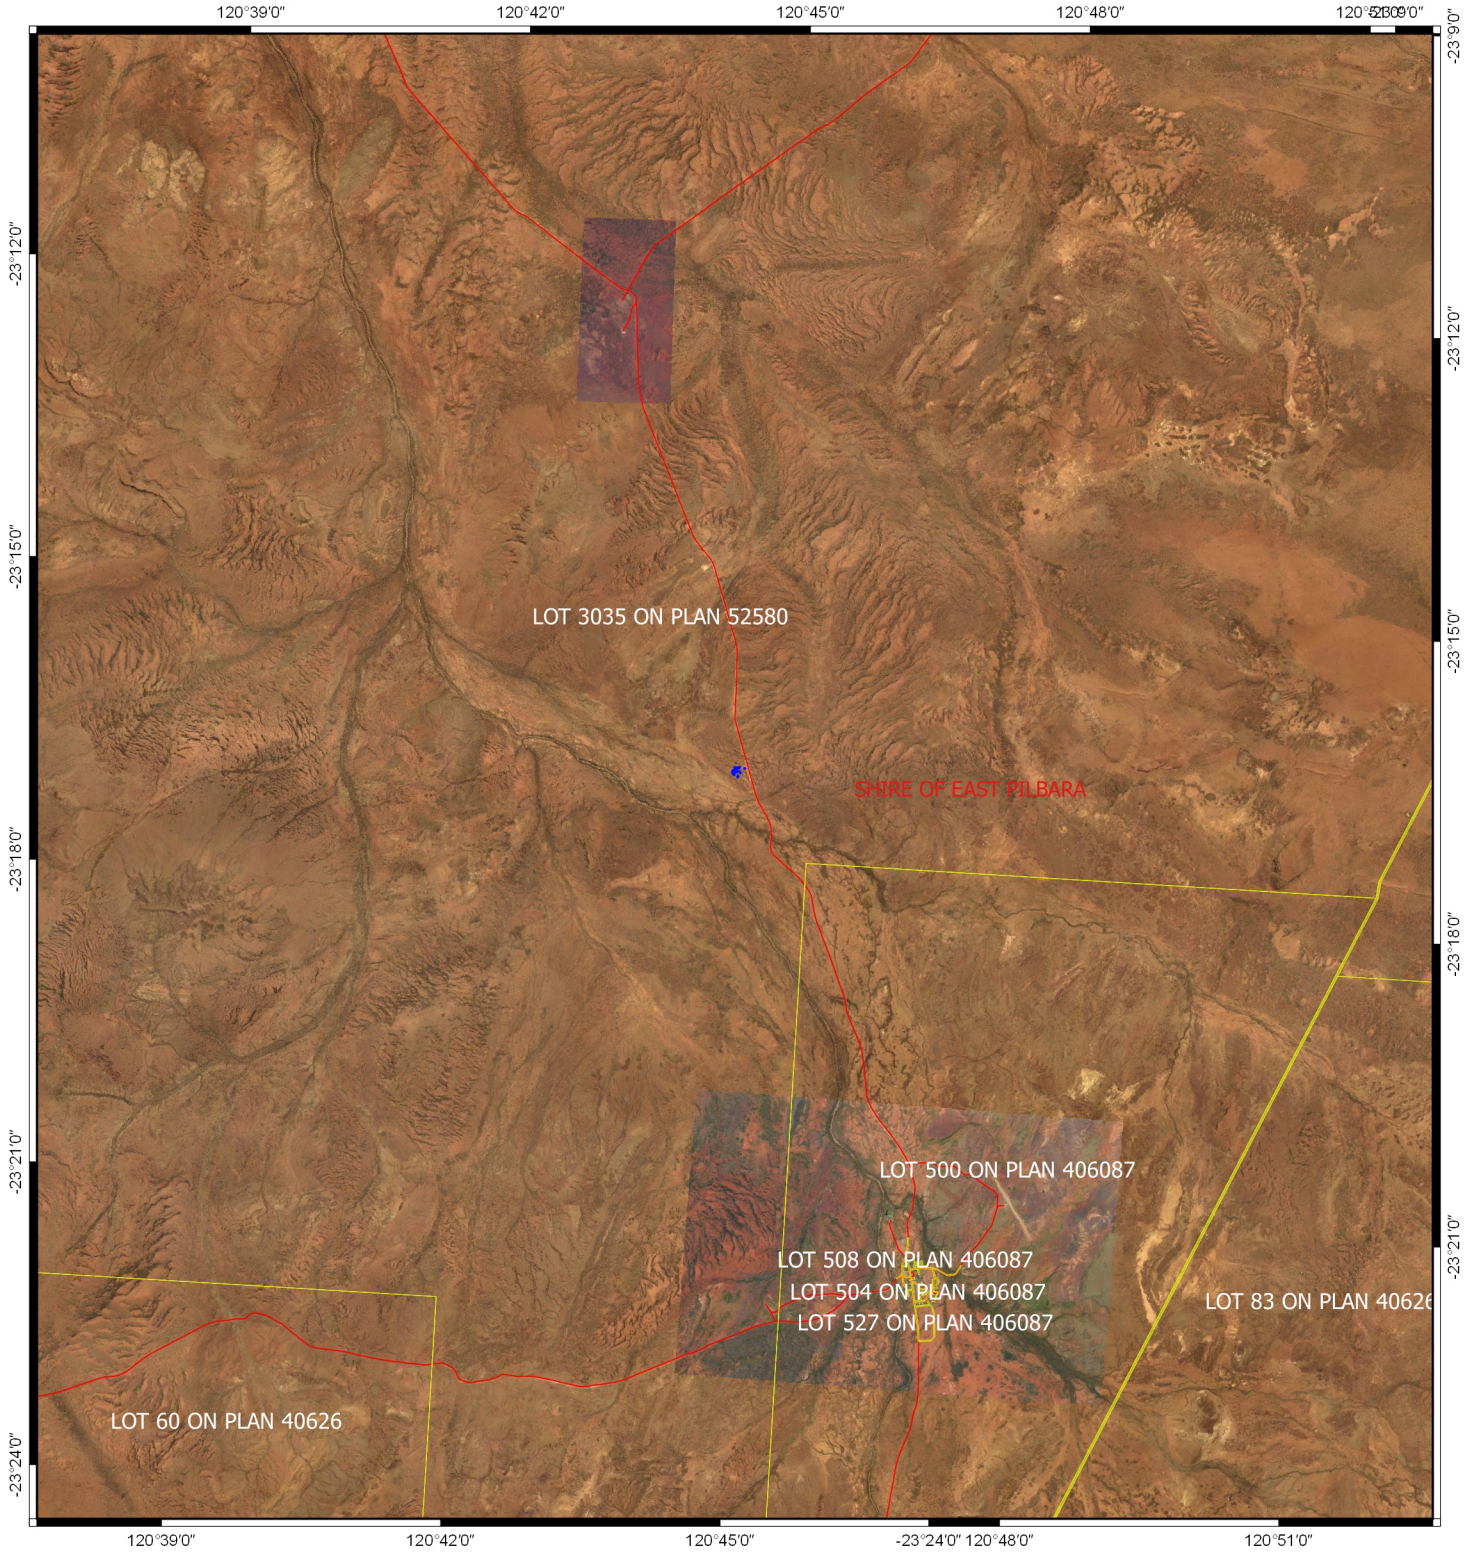

# CPS 8418/1 - Context map

## Legend

-  CPS areas applied to clear
-  Cadastre
-  Roads
-  Local Government Authorities
- Image

MGA 94  
Geocentric Datum of Australia 1994

2.5 0 2.5 km

GOVERNMENT OF  
WESTERN AUSTRALIA