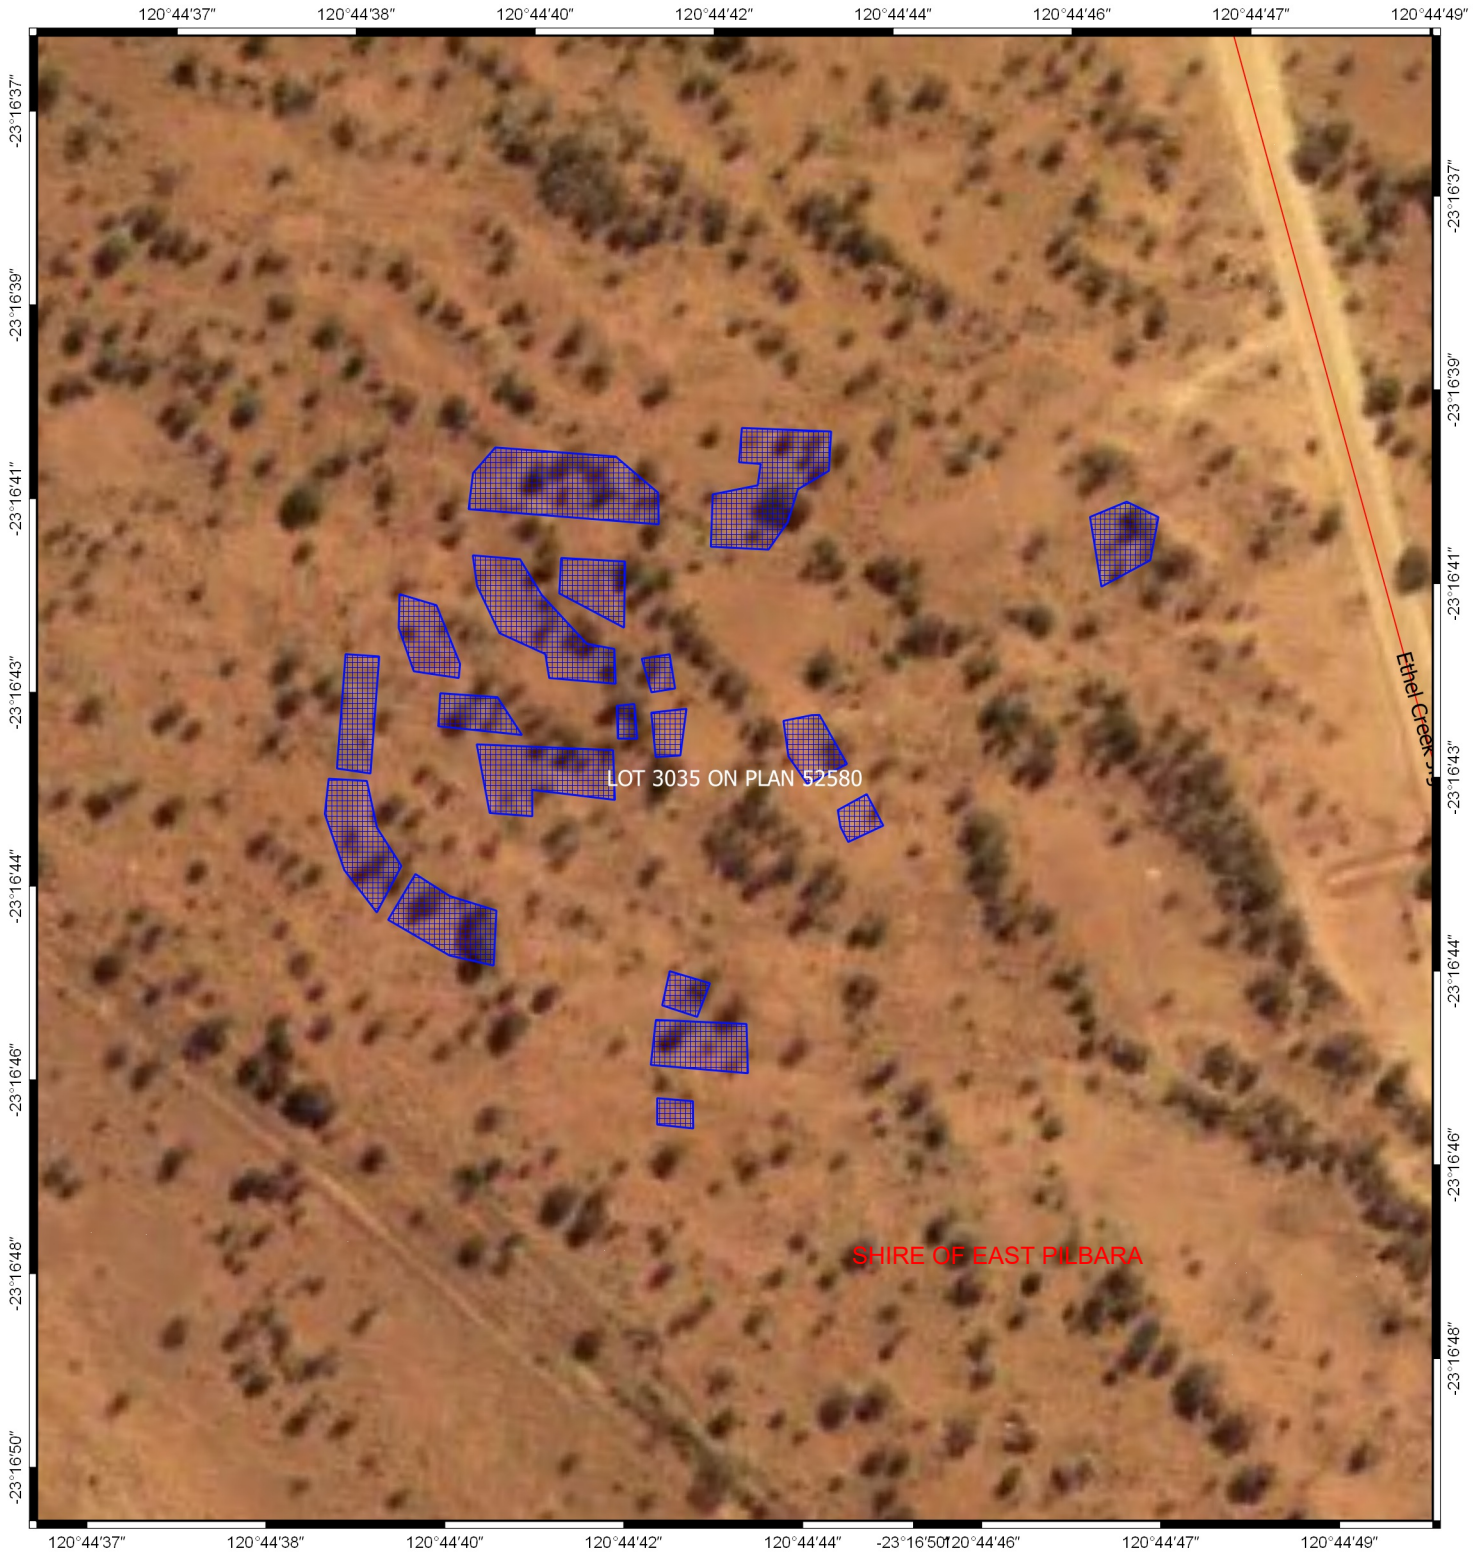

CPS 8418/1 - Map

Legend

-  CPS areas applied to clear
-  Cadastre
-  Roads
-  Local Government Authorities
- Image

MGA 94
Geocentric Datum of Australia 1994

25 0 25 m

GOVERNMENT OF
WESTERN AUSTRALIA