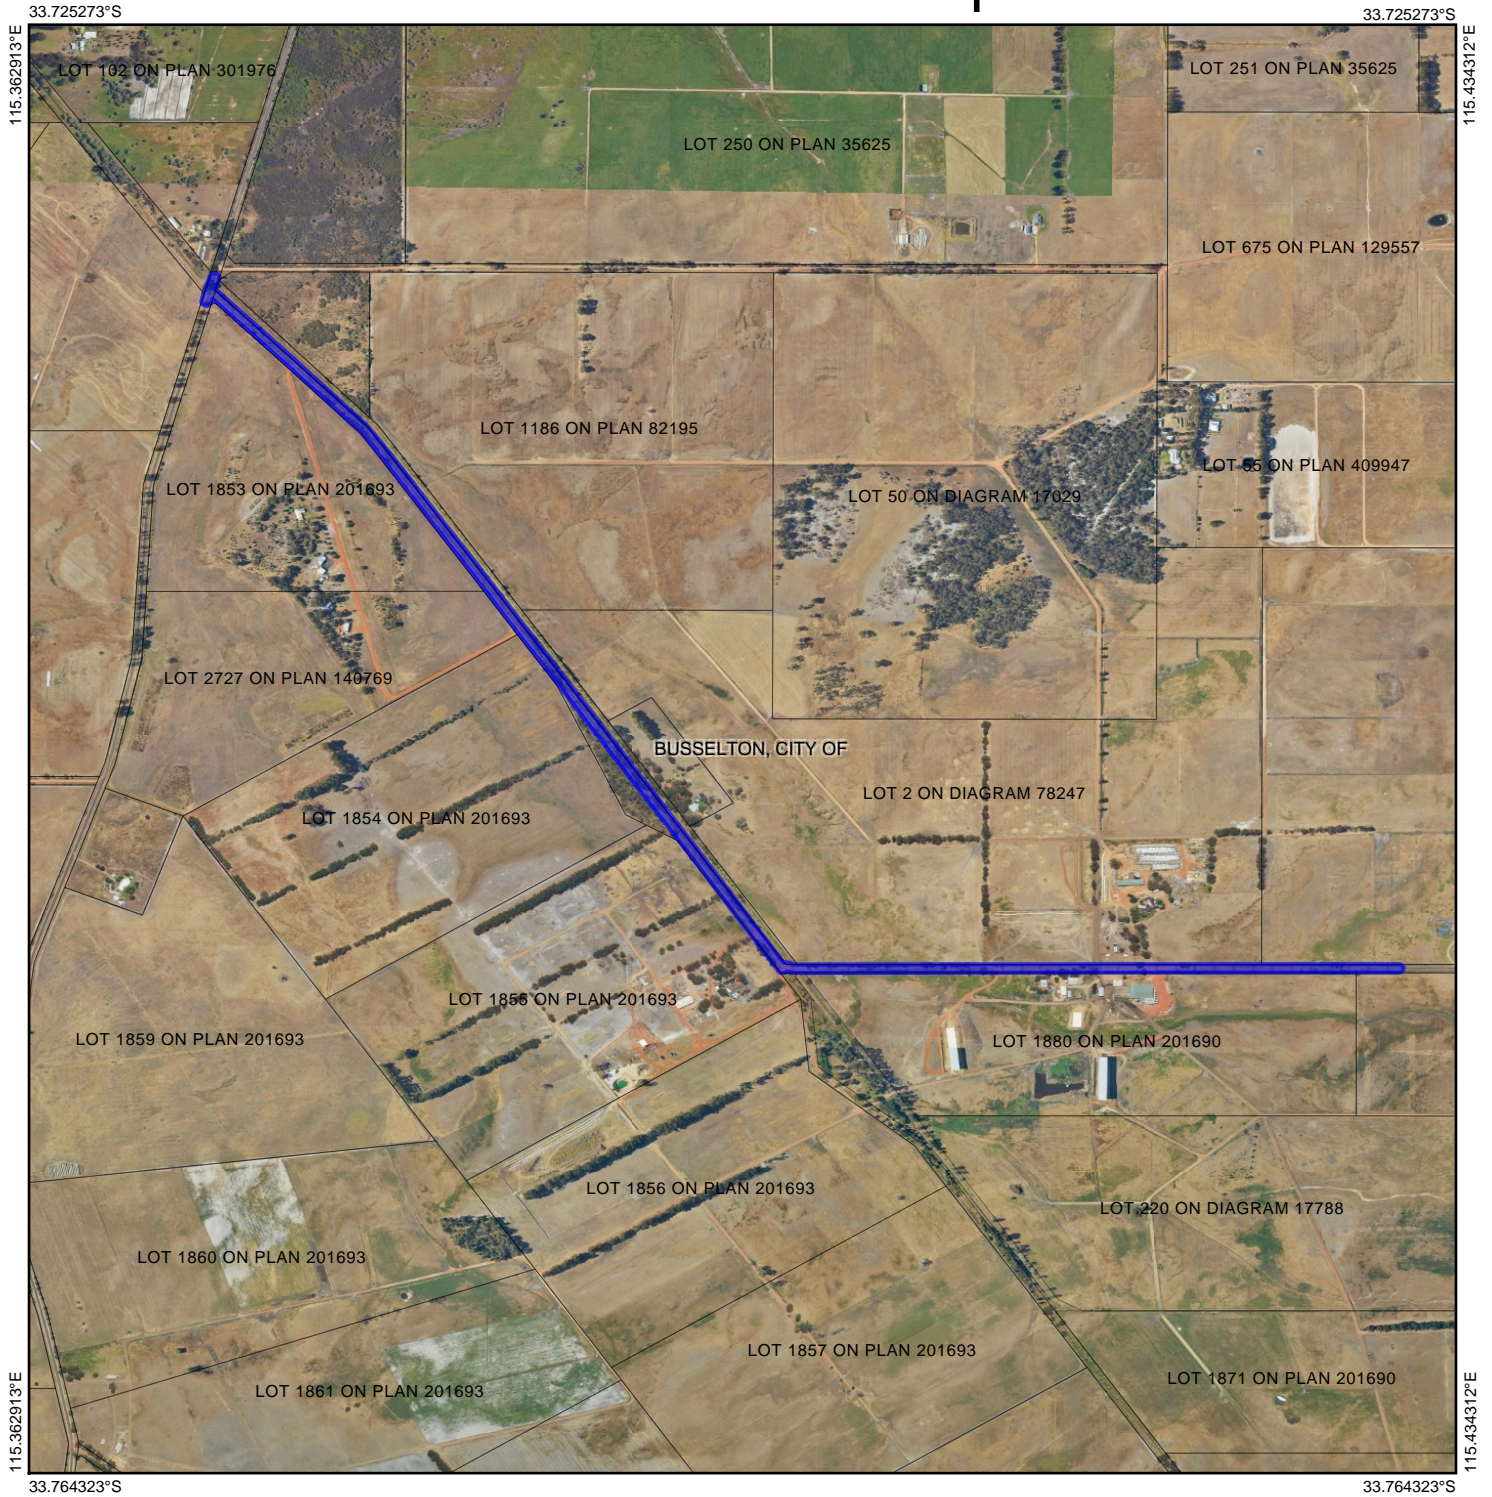

CPS 8422/1 - Map

Legend

-  Imagery
-  Clearing Instruments Proposals
-  Local Government Authority

(Approximate when reproduced at A4)

GDA 94 (Lat/Long)

Geocentric Datum of Australia 1994

..... Date