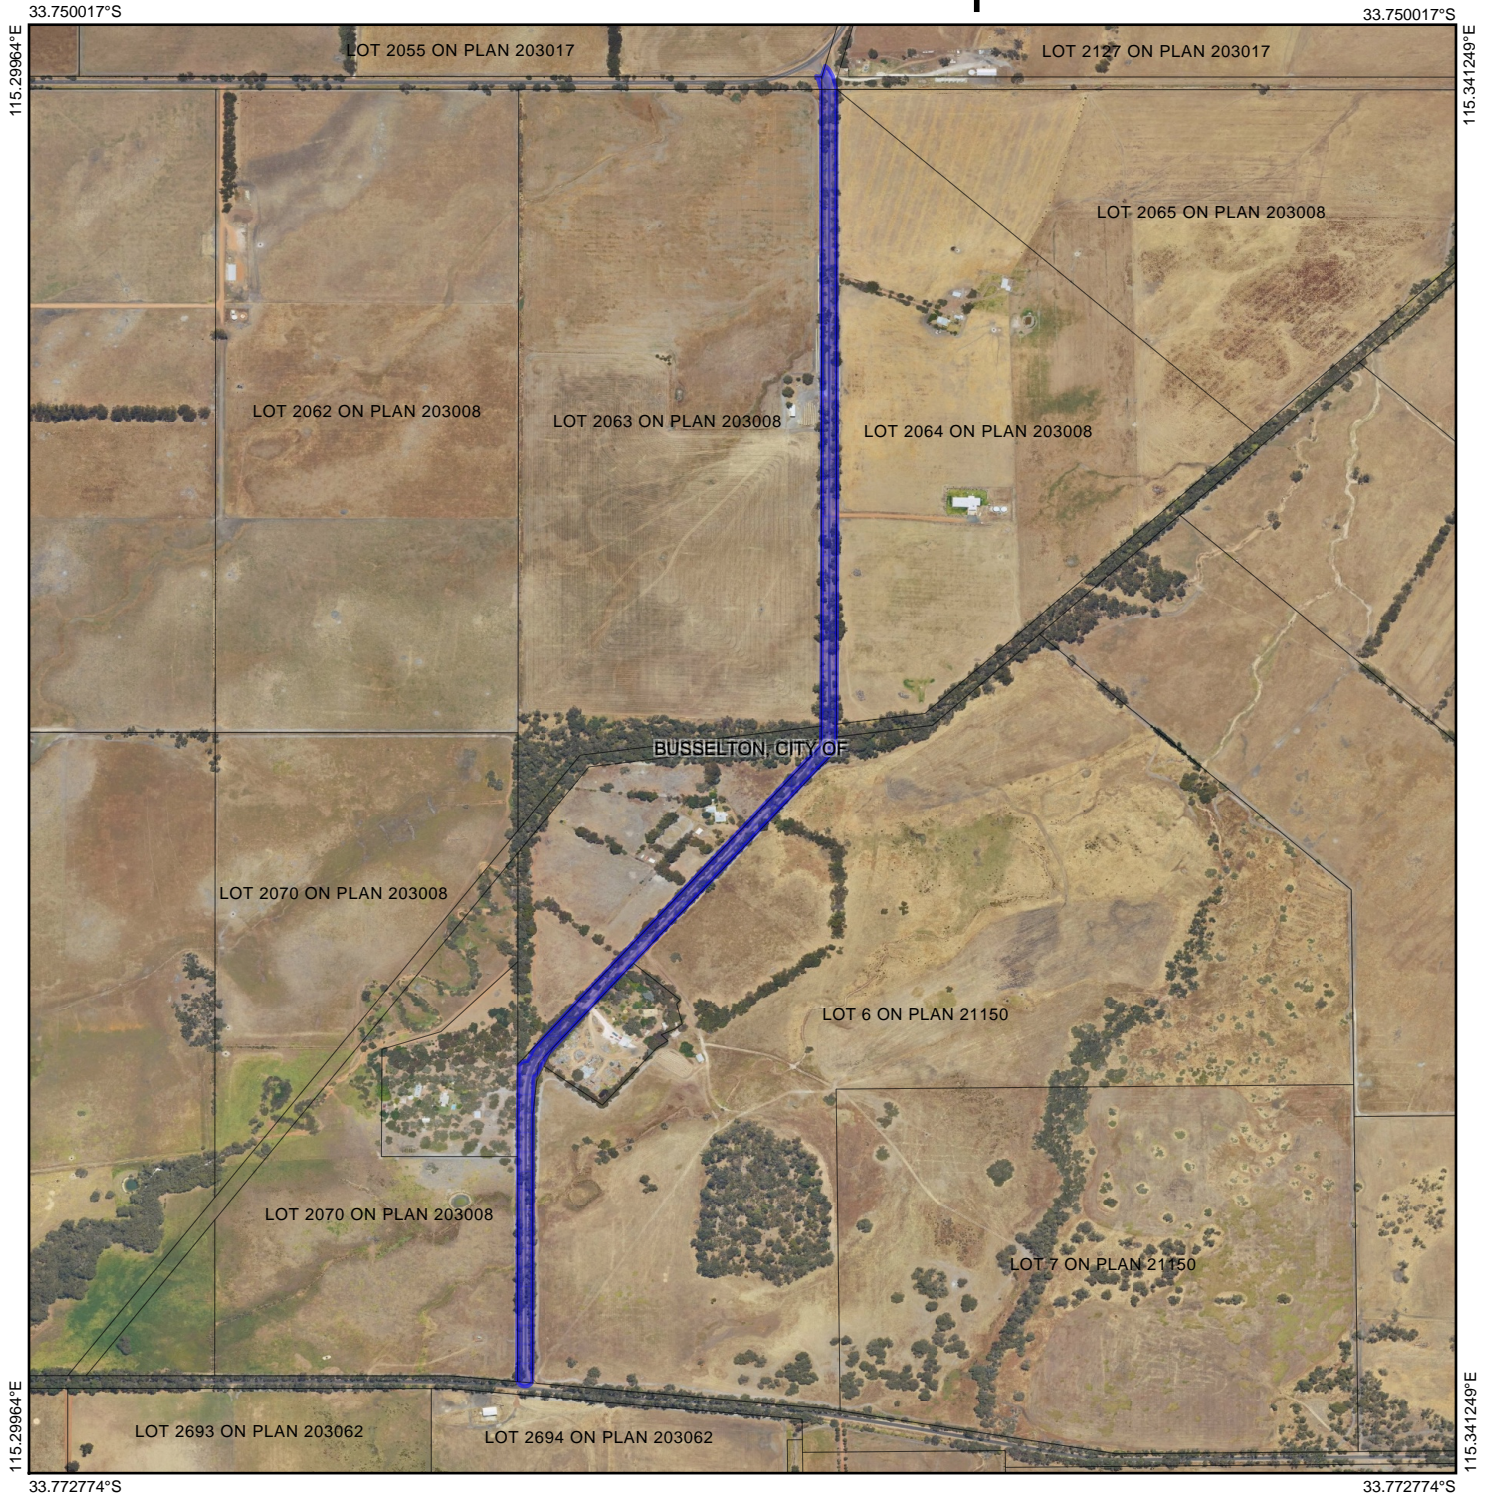

CPS 8423/1 - Map

Legend

-  Imagery
-  Clearing Instruments Proposals
-  Local Government Authority
-  Cadastre

(Approximate when reproduced at A4)

GDA 94 (Lat/Long)

Geocentric Datum of Australia 1994

..... Date