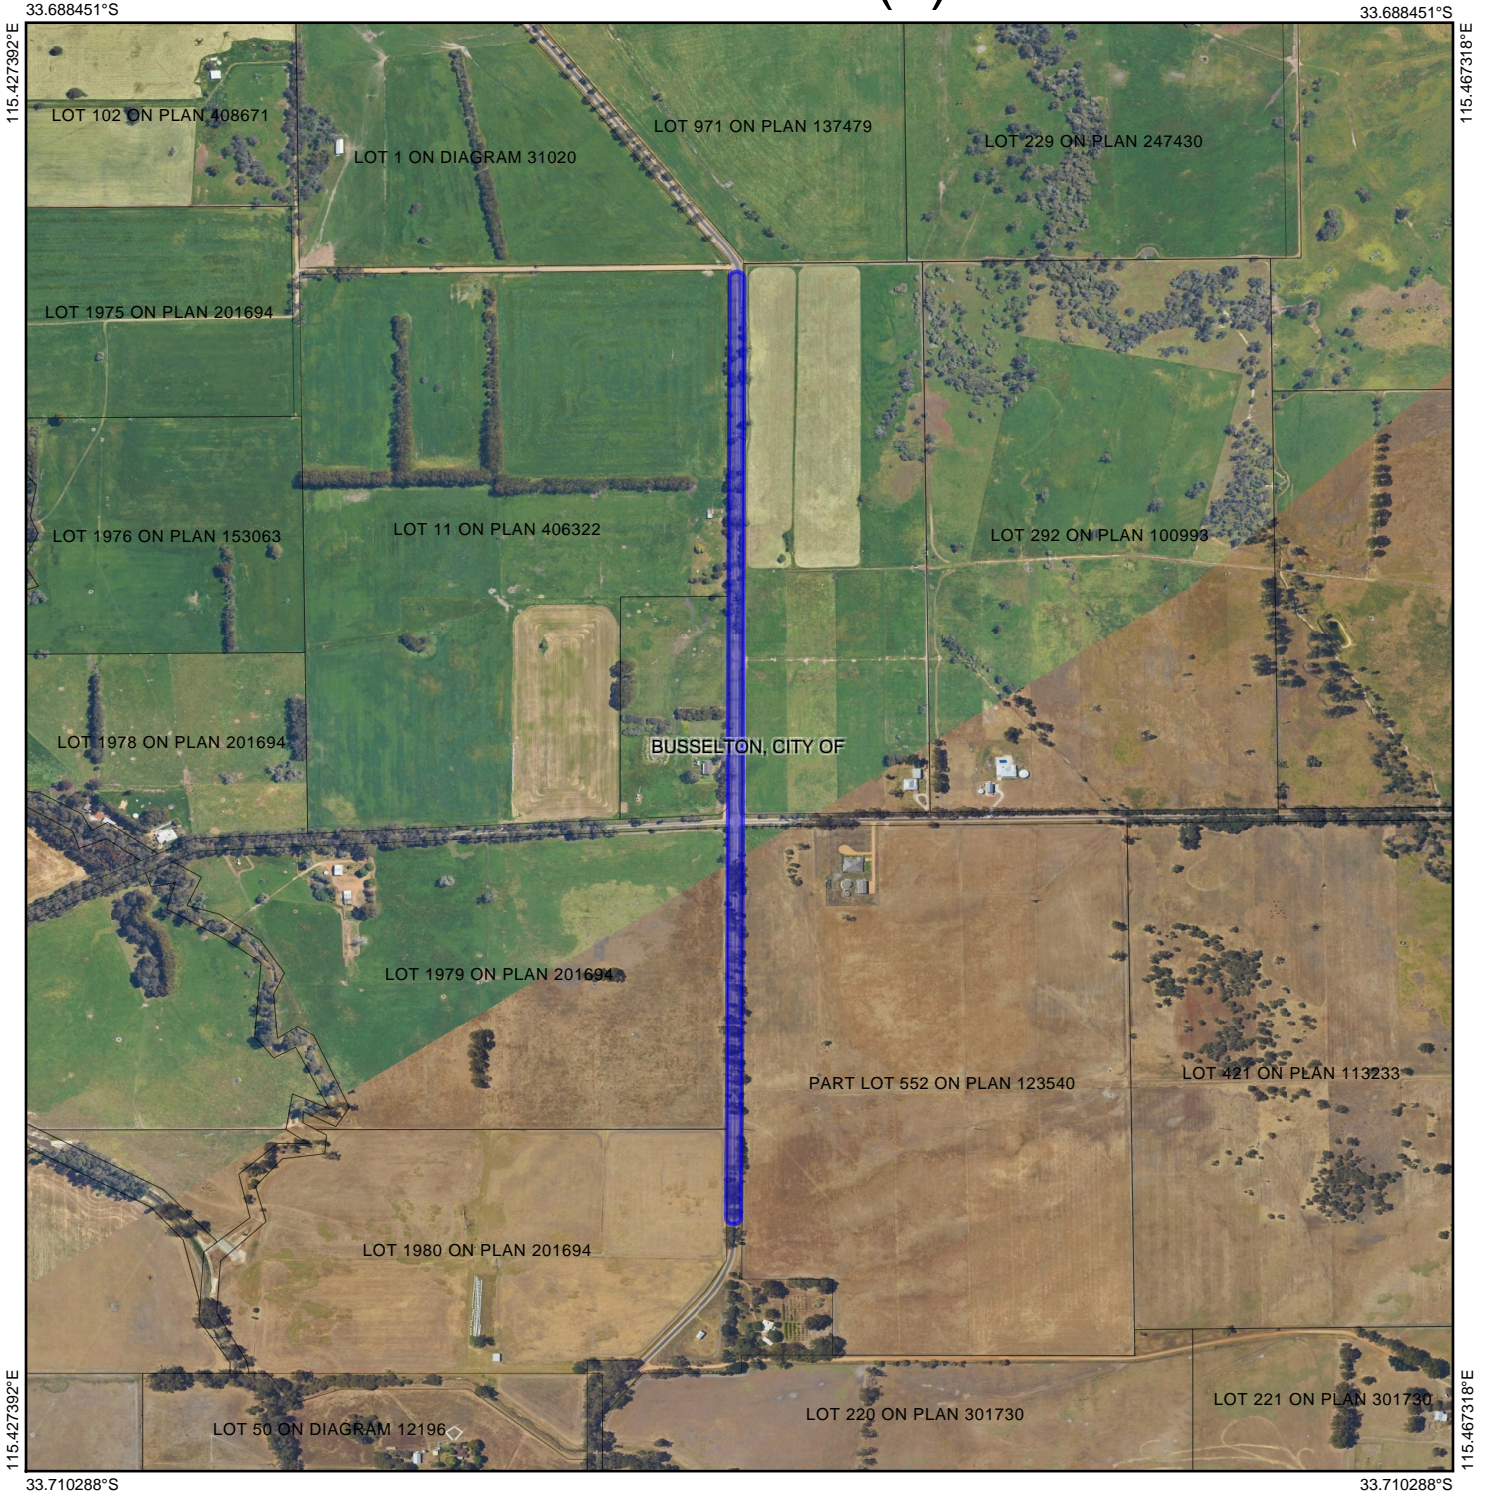

CPS 8424/1(b)

Legend

-  Imagery
-  Clearing Instruments Proposals
-  Local Government Authority

(Approximate when reproduced at A4)

GDA 94 (Lat/Long)

Geocentric Datum of Australia 1994

..... Date

GOVERNMENT OF
WESTERN AUSTRALIA
WA Crown Copyright 2019