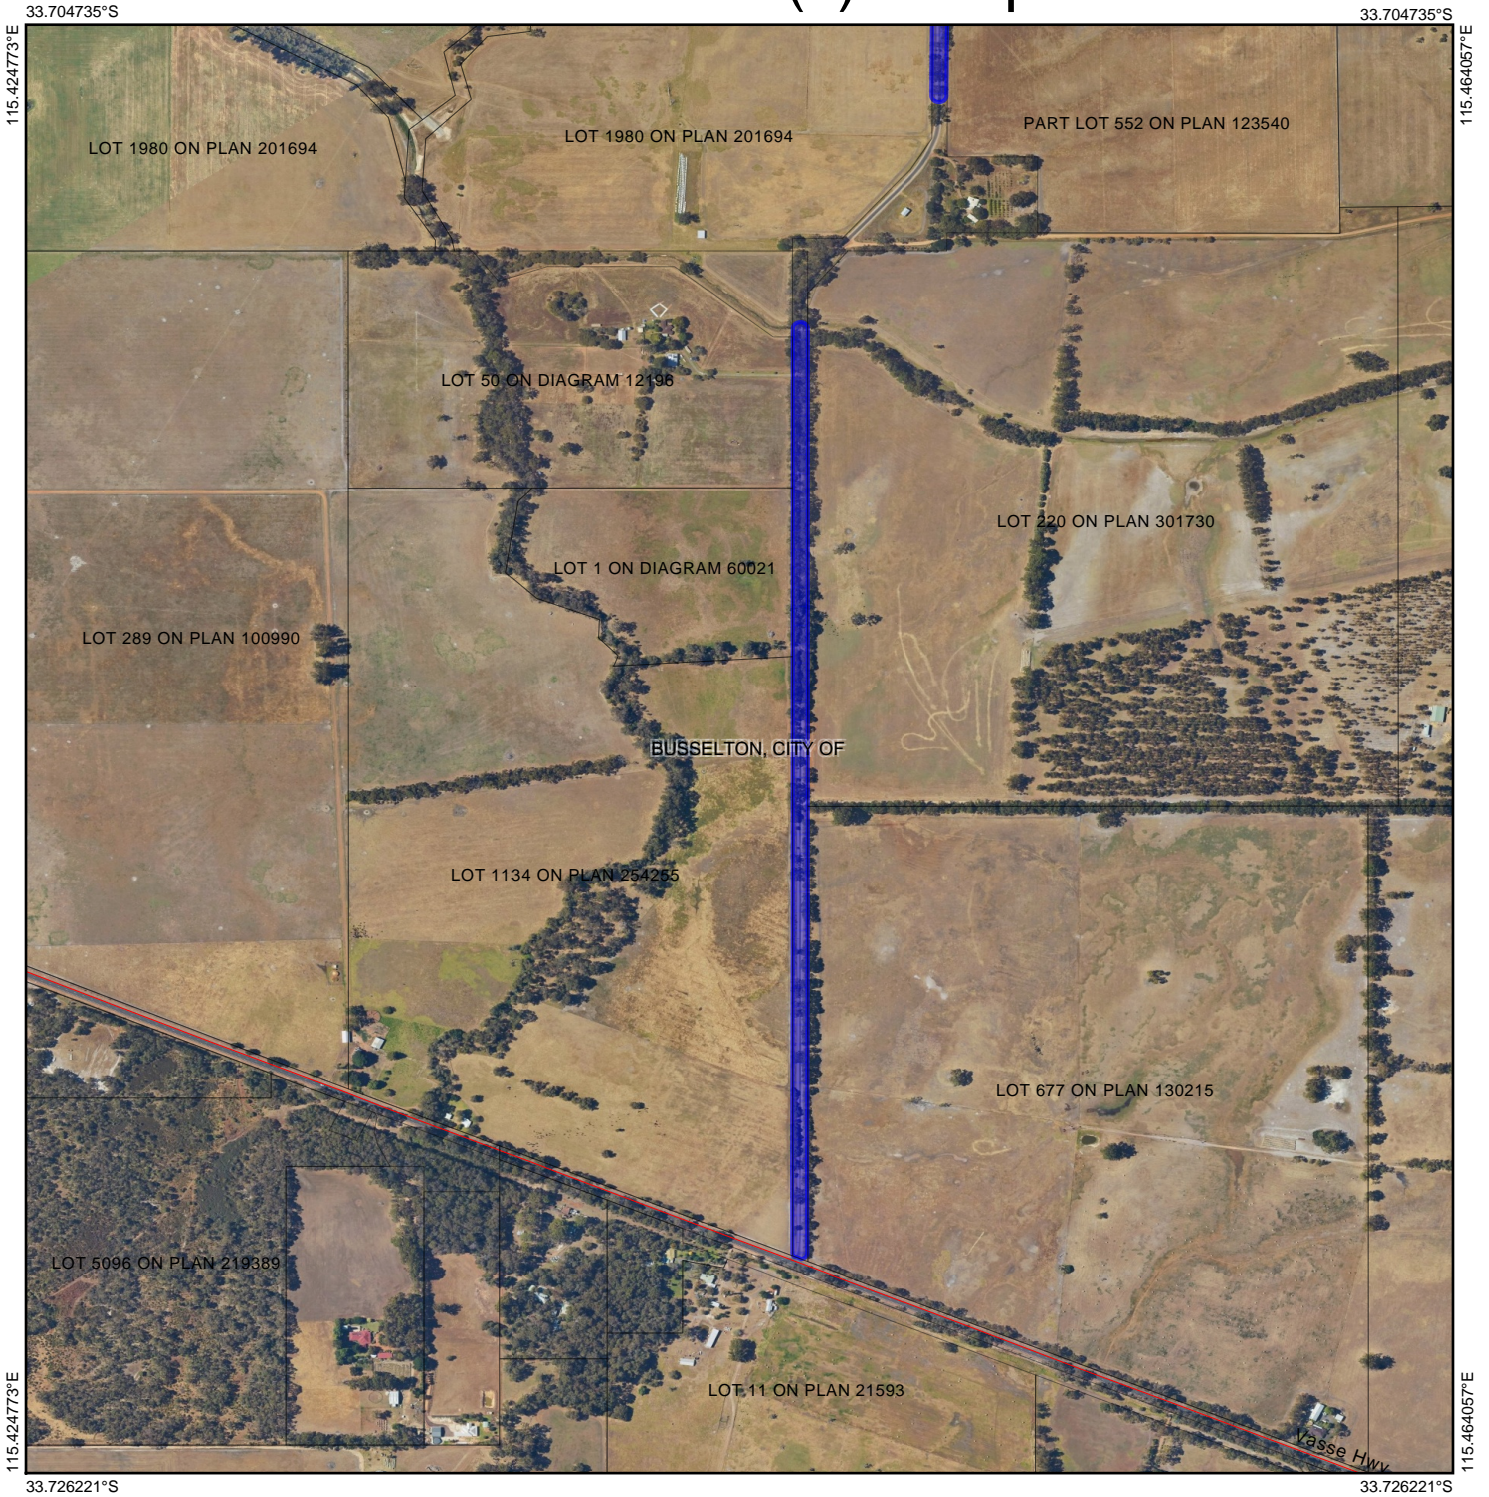

CPS 8424/1(c) - Map

Legend

-  Imagery
-  Clearing Instruments Proposals
-  Local Government Authority
-  Cadastre

(Approximate when reproduced at A4)

GDA 94 (Lat/Long)

Geocentric Datum of Australia 1994

..... Date

GOVERNMENT OF
WESTERN AUSTRALIA
WA Crown Copyright 2019