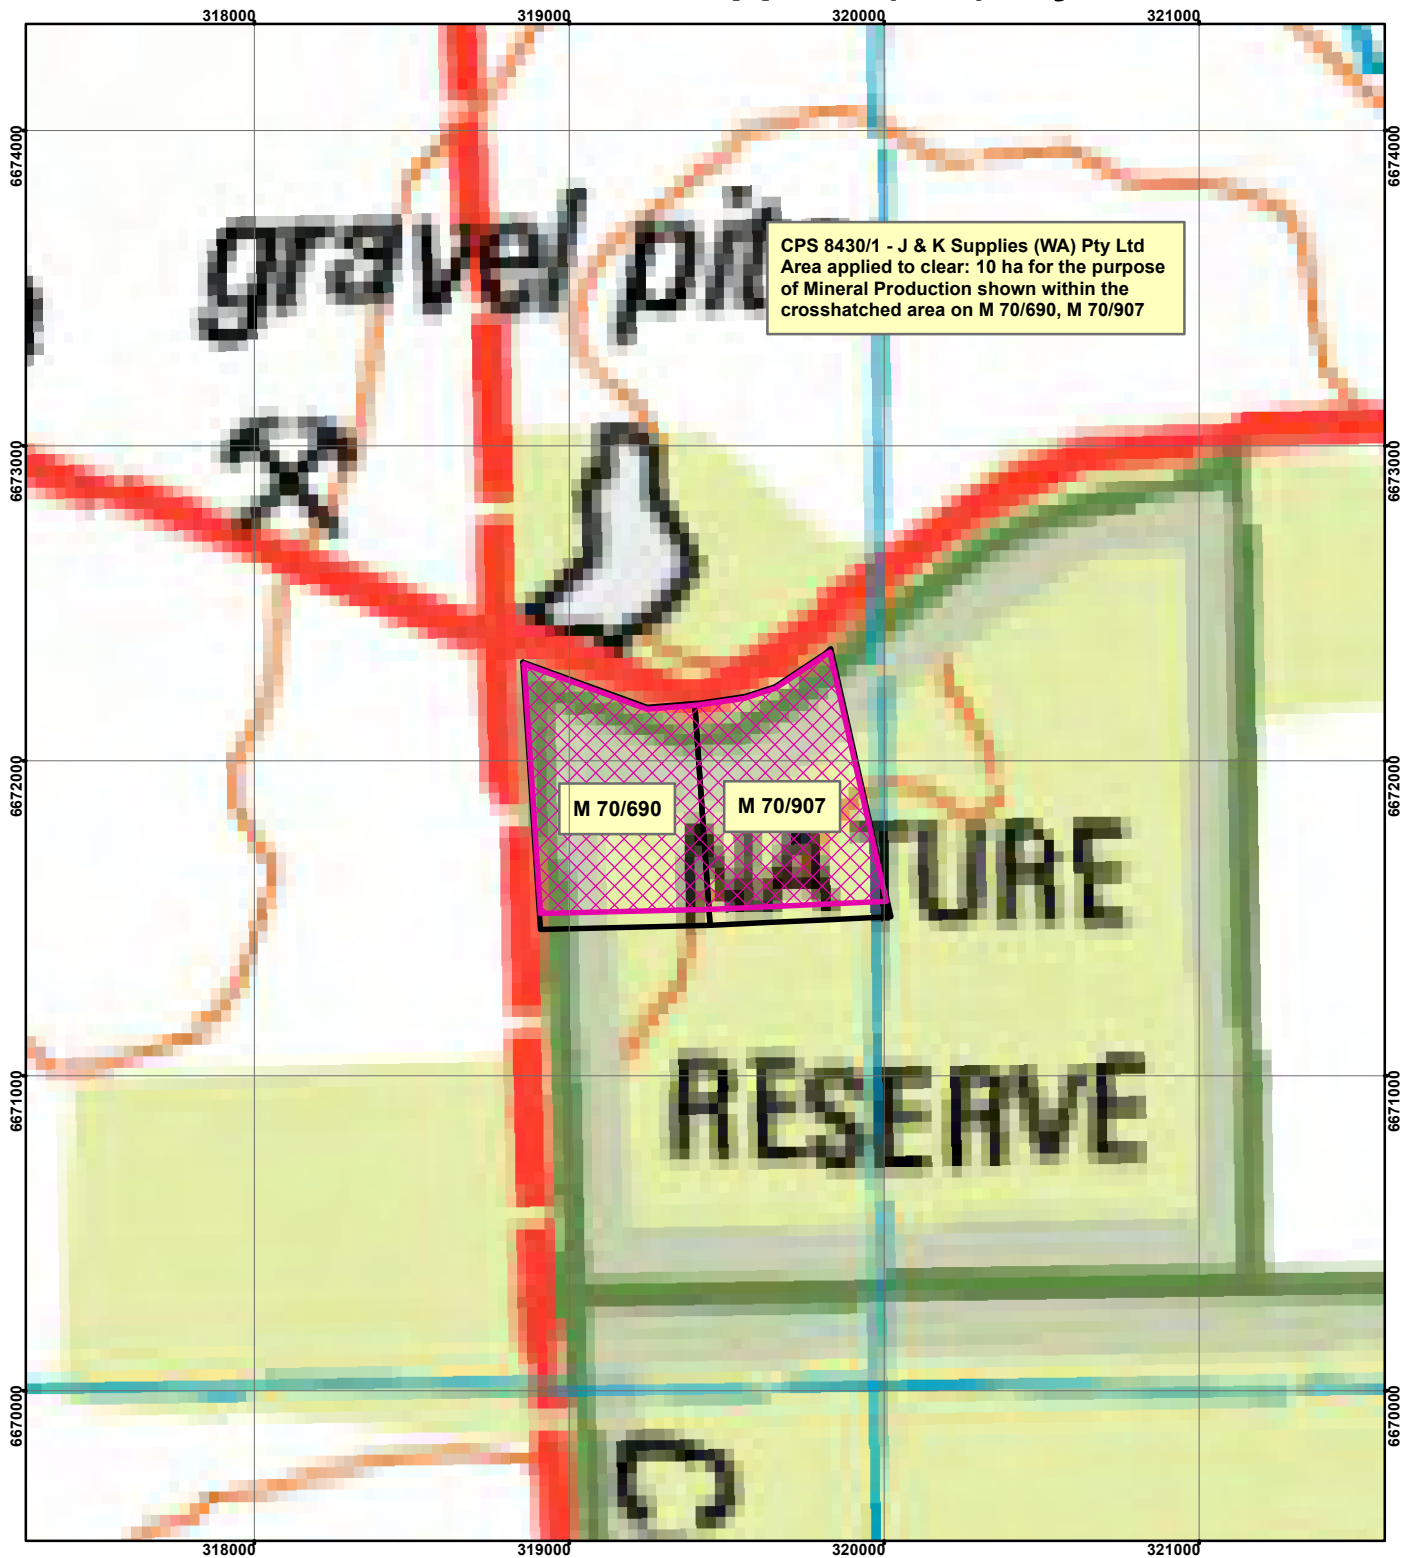

CPS 8430/1 - J & K Supplies (WA) Pty Ltd

Legend

-  Clearing Instruments
-  Mining Tenements

Geocentric Datum Australia 1994

Note: the data in this map have not been projected. This may result in geometric distortion or measurement inaccuracies.

..... Date

Officer with delegated authority under Section 20 of the Environmental Protection Act 1986

Information derived from this map should be confirmed with the data custodian acknowledged by the agency acronym in the legend.