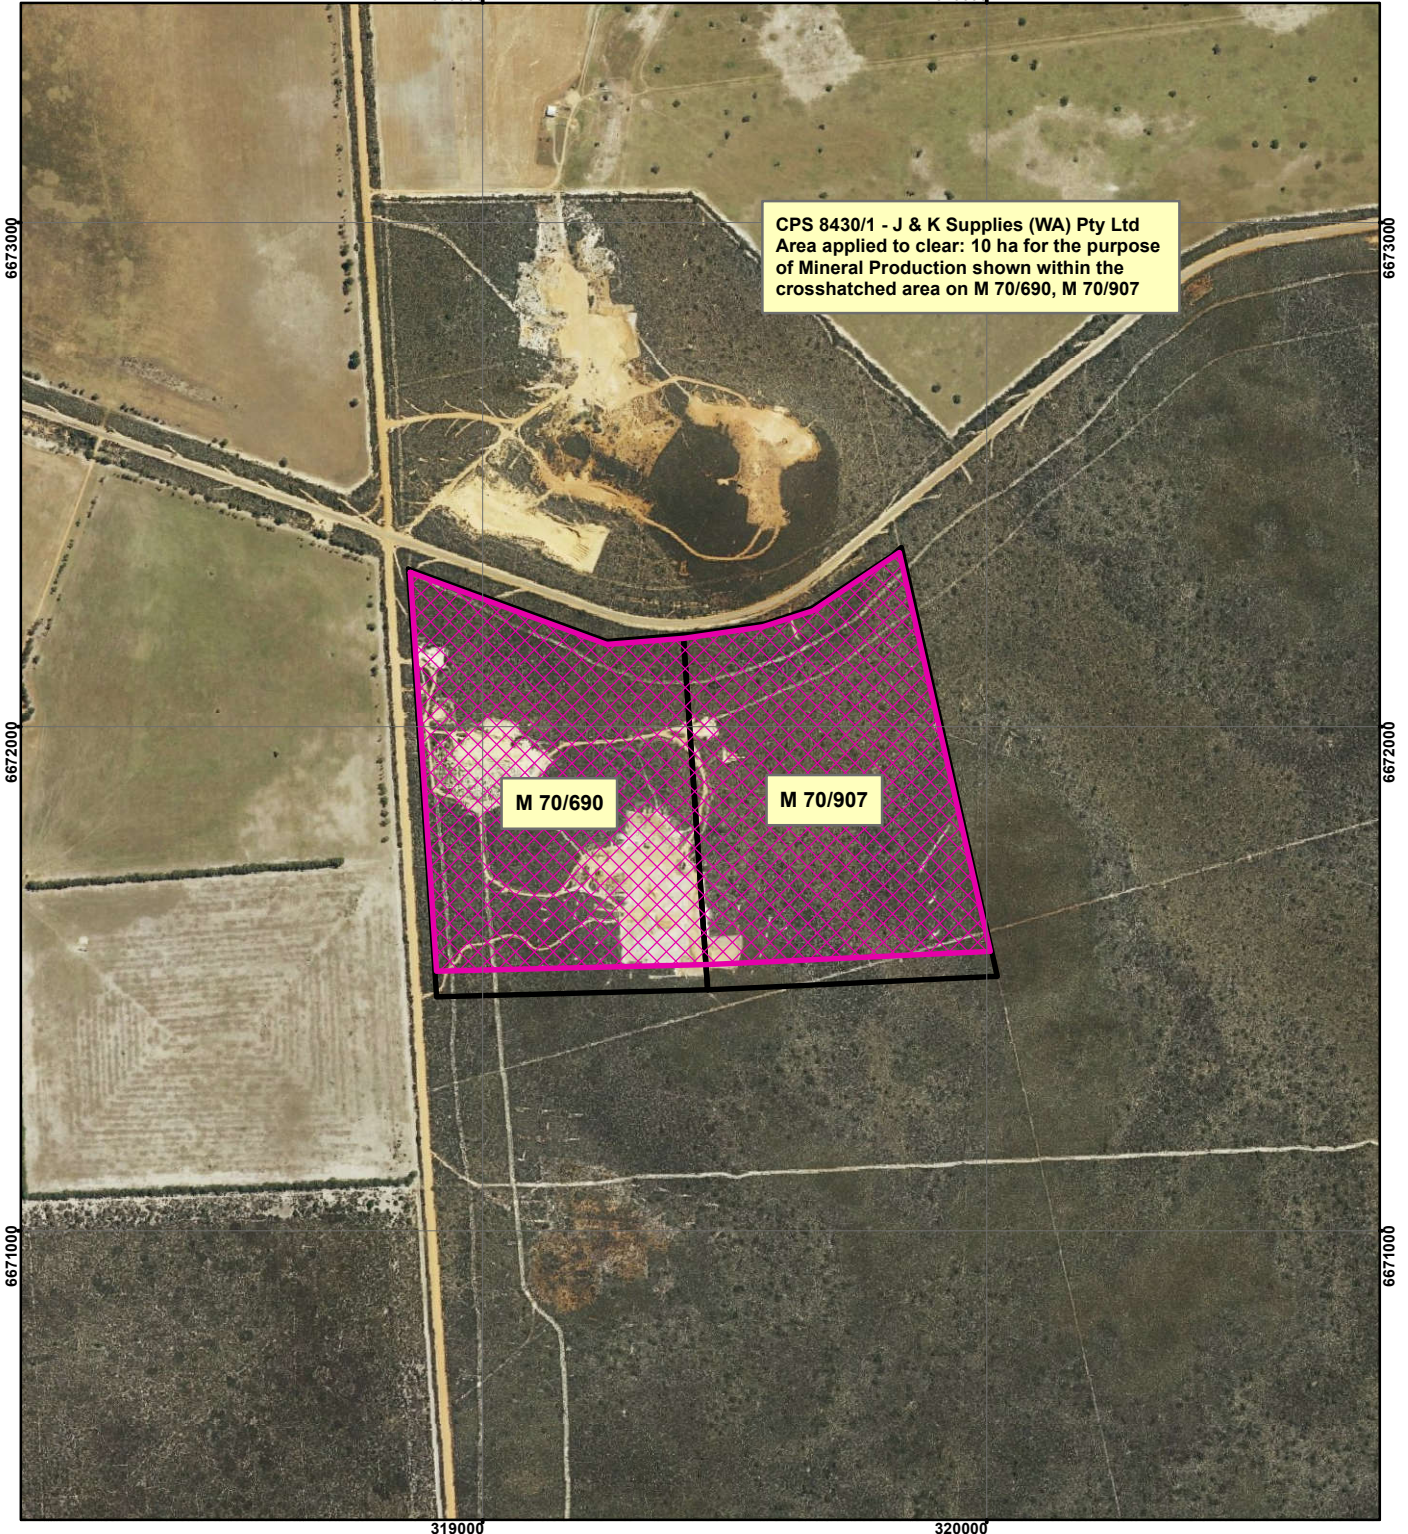

## Legend

-  Clearing Instruments
-  Mining Tenements

Geocentric Datum Australia 1994

*Note: the data in this map have not been projected. This may result in geometric distortion or measurement inaccuracies.*