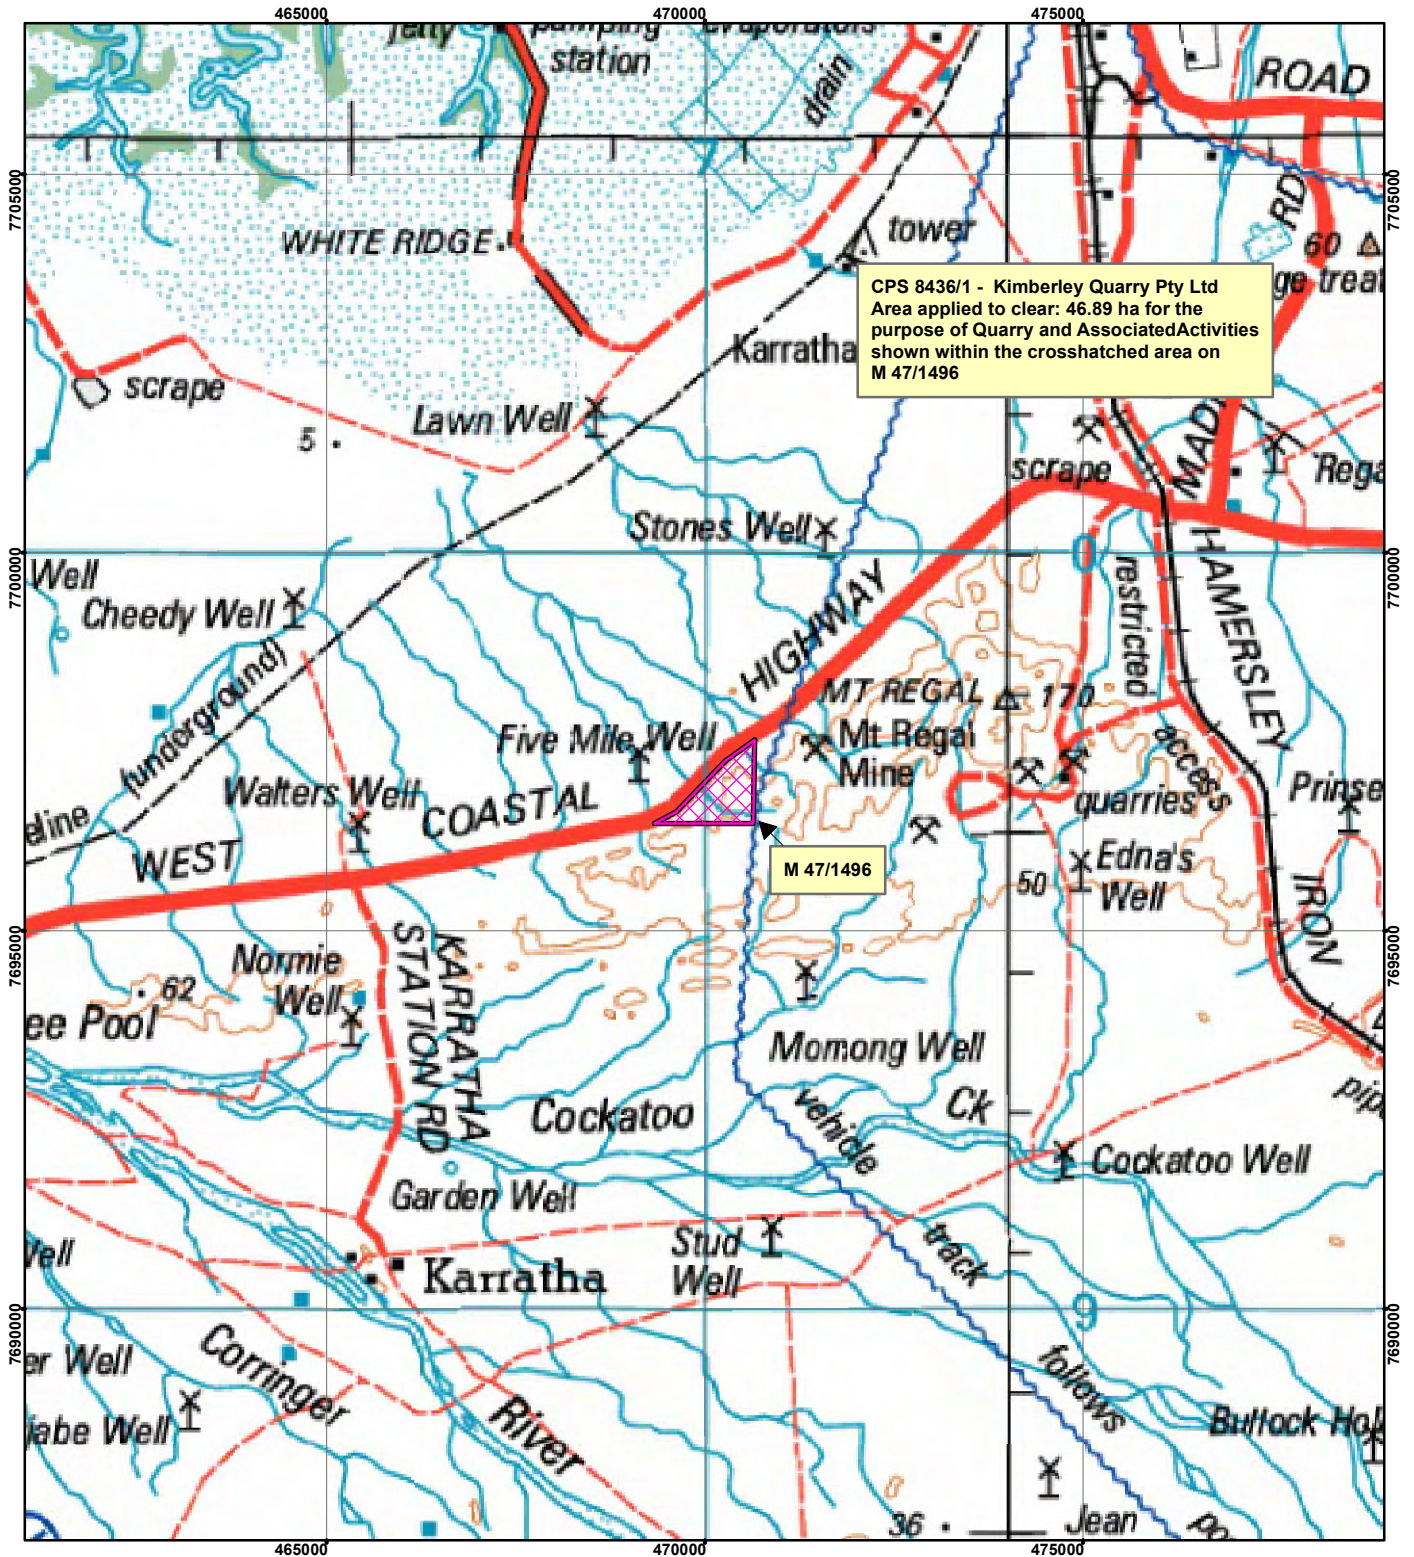

# CPS 8436/1 - Kimberley Quarry Pty Ltd

**Legend**

- Clearing Instruments
- Mining Tenements

Scale 1:100,000

Geocentric Datum Australia 1994

*Note: the data in this map have not been projected. This may result in geometric distortion or measurement inaccuracies.*

..... Date .....

Officer with delegated authority under Section 20 of the Environmental Protection Act 1986

Information derived from this map should be confirmed with the data custodian acknowledged by the agency acronym in the legend.