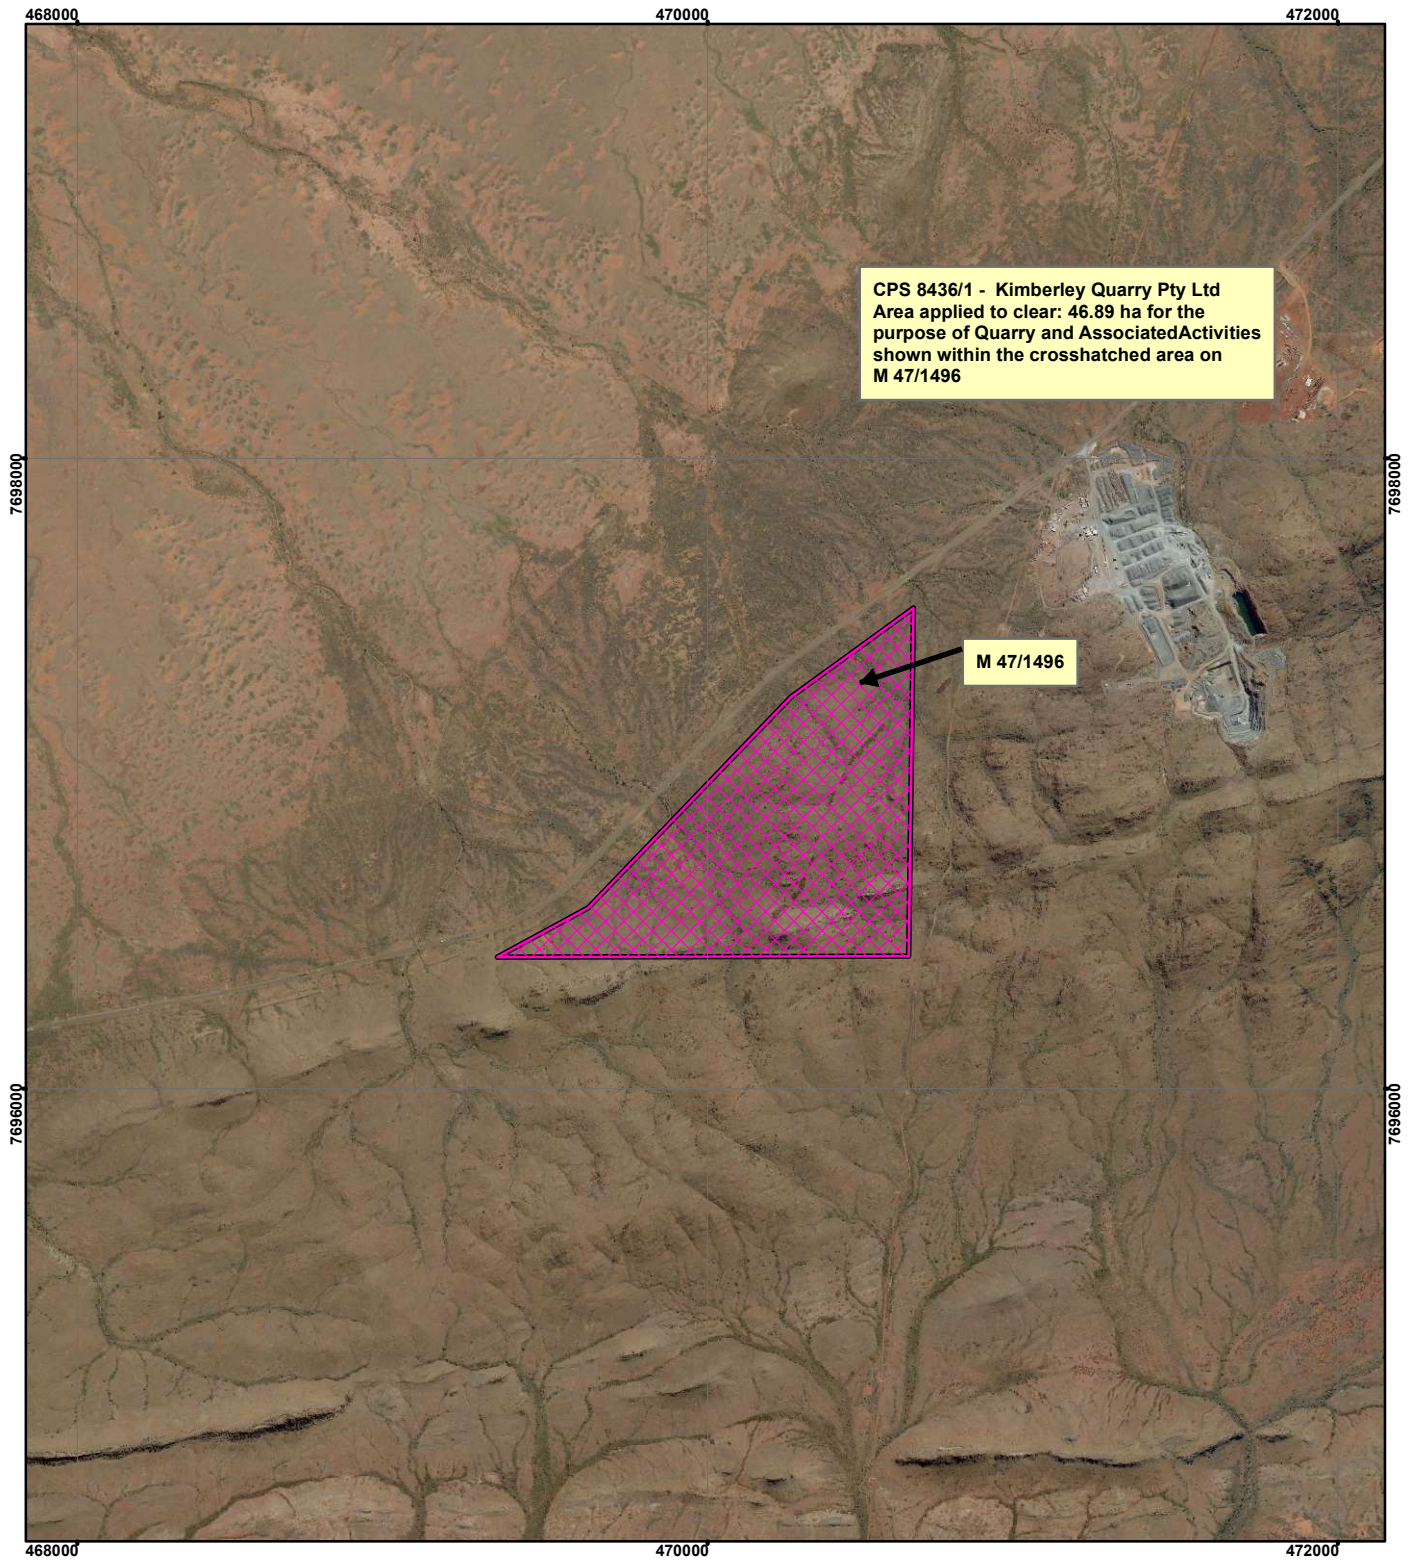

CPS 8436/1 - Kimberley Quarry Pty Ltd

Legend

-  Clearing Instruments
-  Mining Tenements

Geocentric Datum Australia 1994

Note: the data in this map have not been projected. This may result in geometric distortion or measurement inaccuracies.

..... Date

Officer with delegated authority under Section 20 of the Environmental Protection Act 1986

Information derived from this map should be confirmed with the data custodian acknowledged by the agency acronym in the legend.