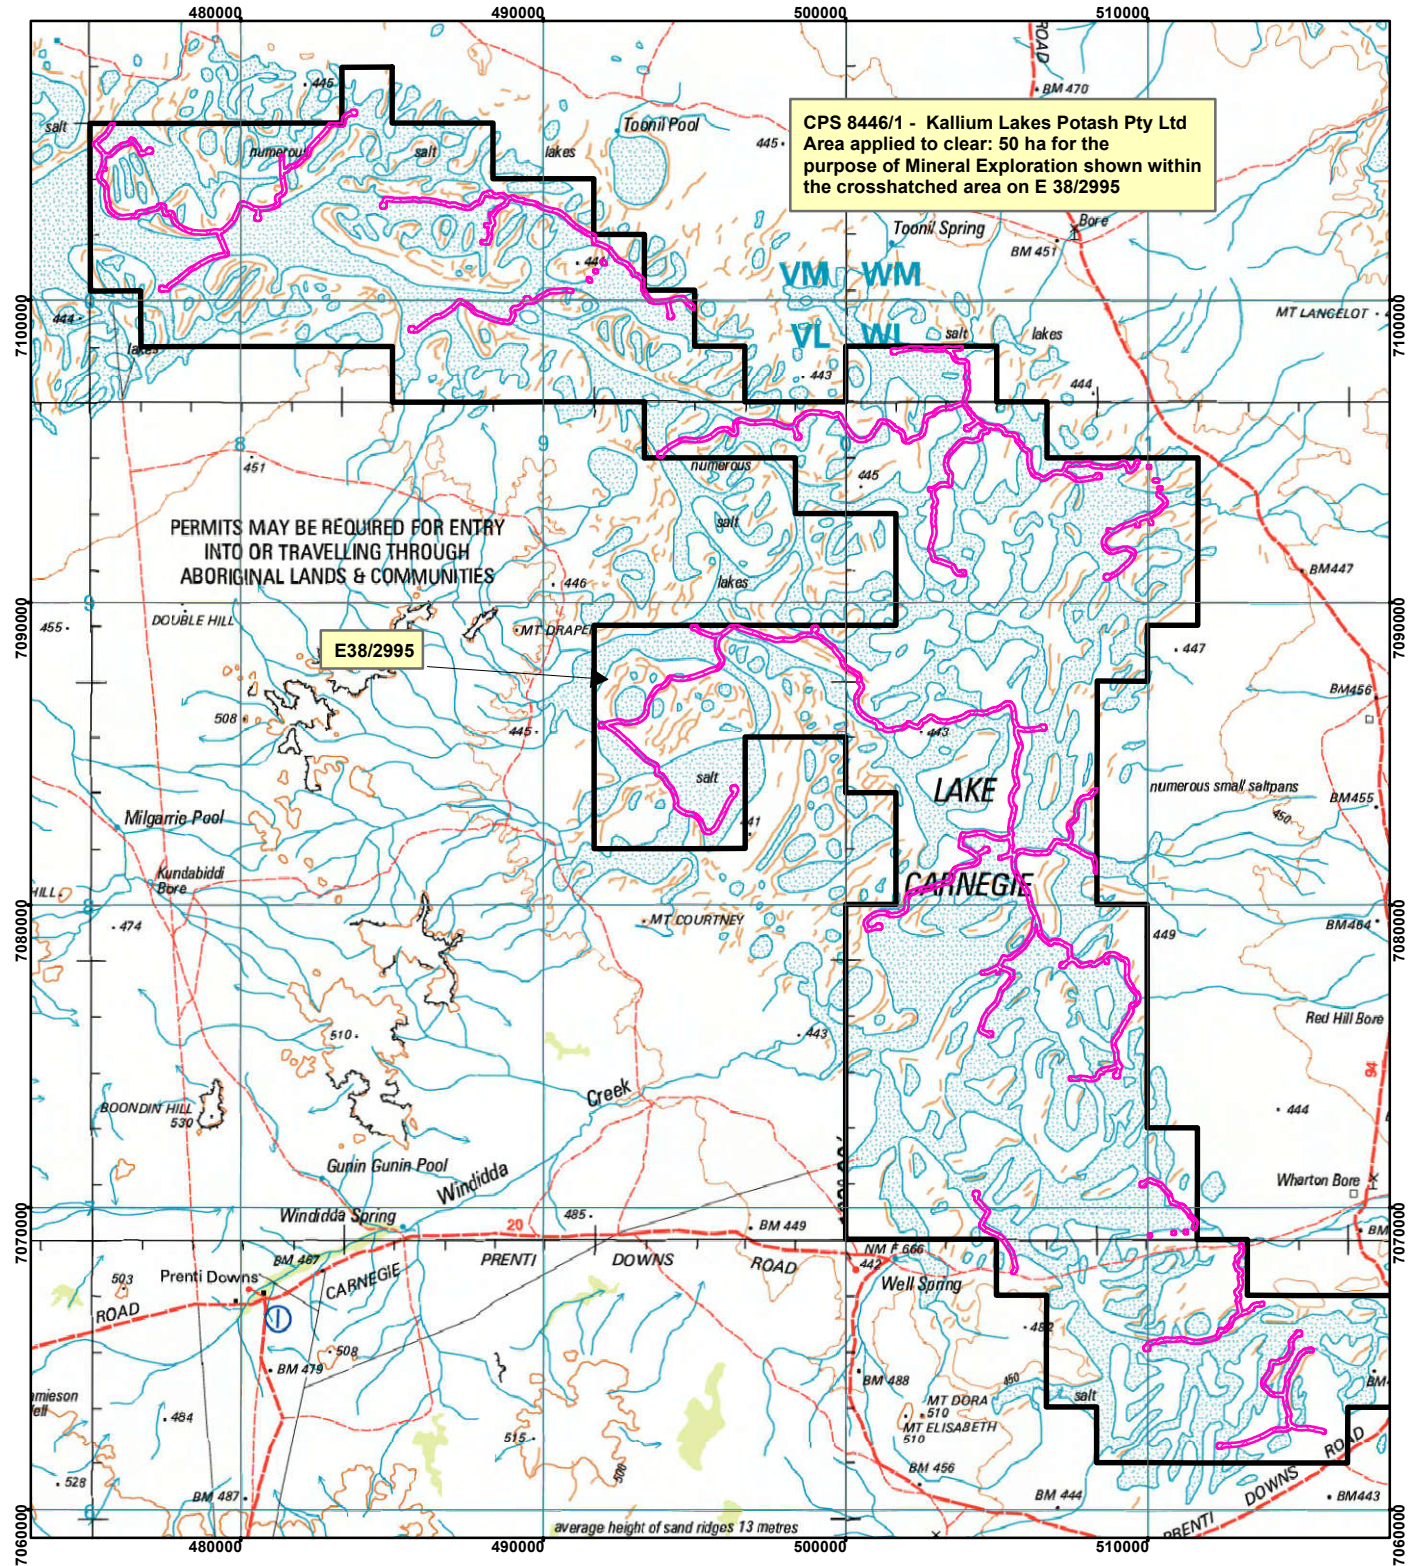

CPS 8446/1 - Kalium Lakes Potash Pty Ltd

Legend

- Clearing Instruments
- Mining Tenements

0 N 10,000

Metres

Scale 1:250,000

Geocentric Datum Australia 1994

Note: the data in this map have not been projected. This may result in geometric distortion or measurement inaccuracies.

Date

Officer with delegated authority under Section 20 of the Environmental Protection Act 1986

Information derived from this map should be confirmed with the data custodian acknowledged by the agency acronym in the legend.