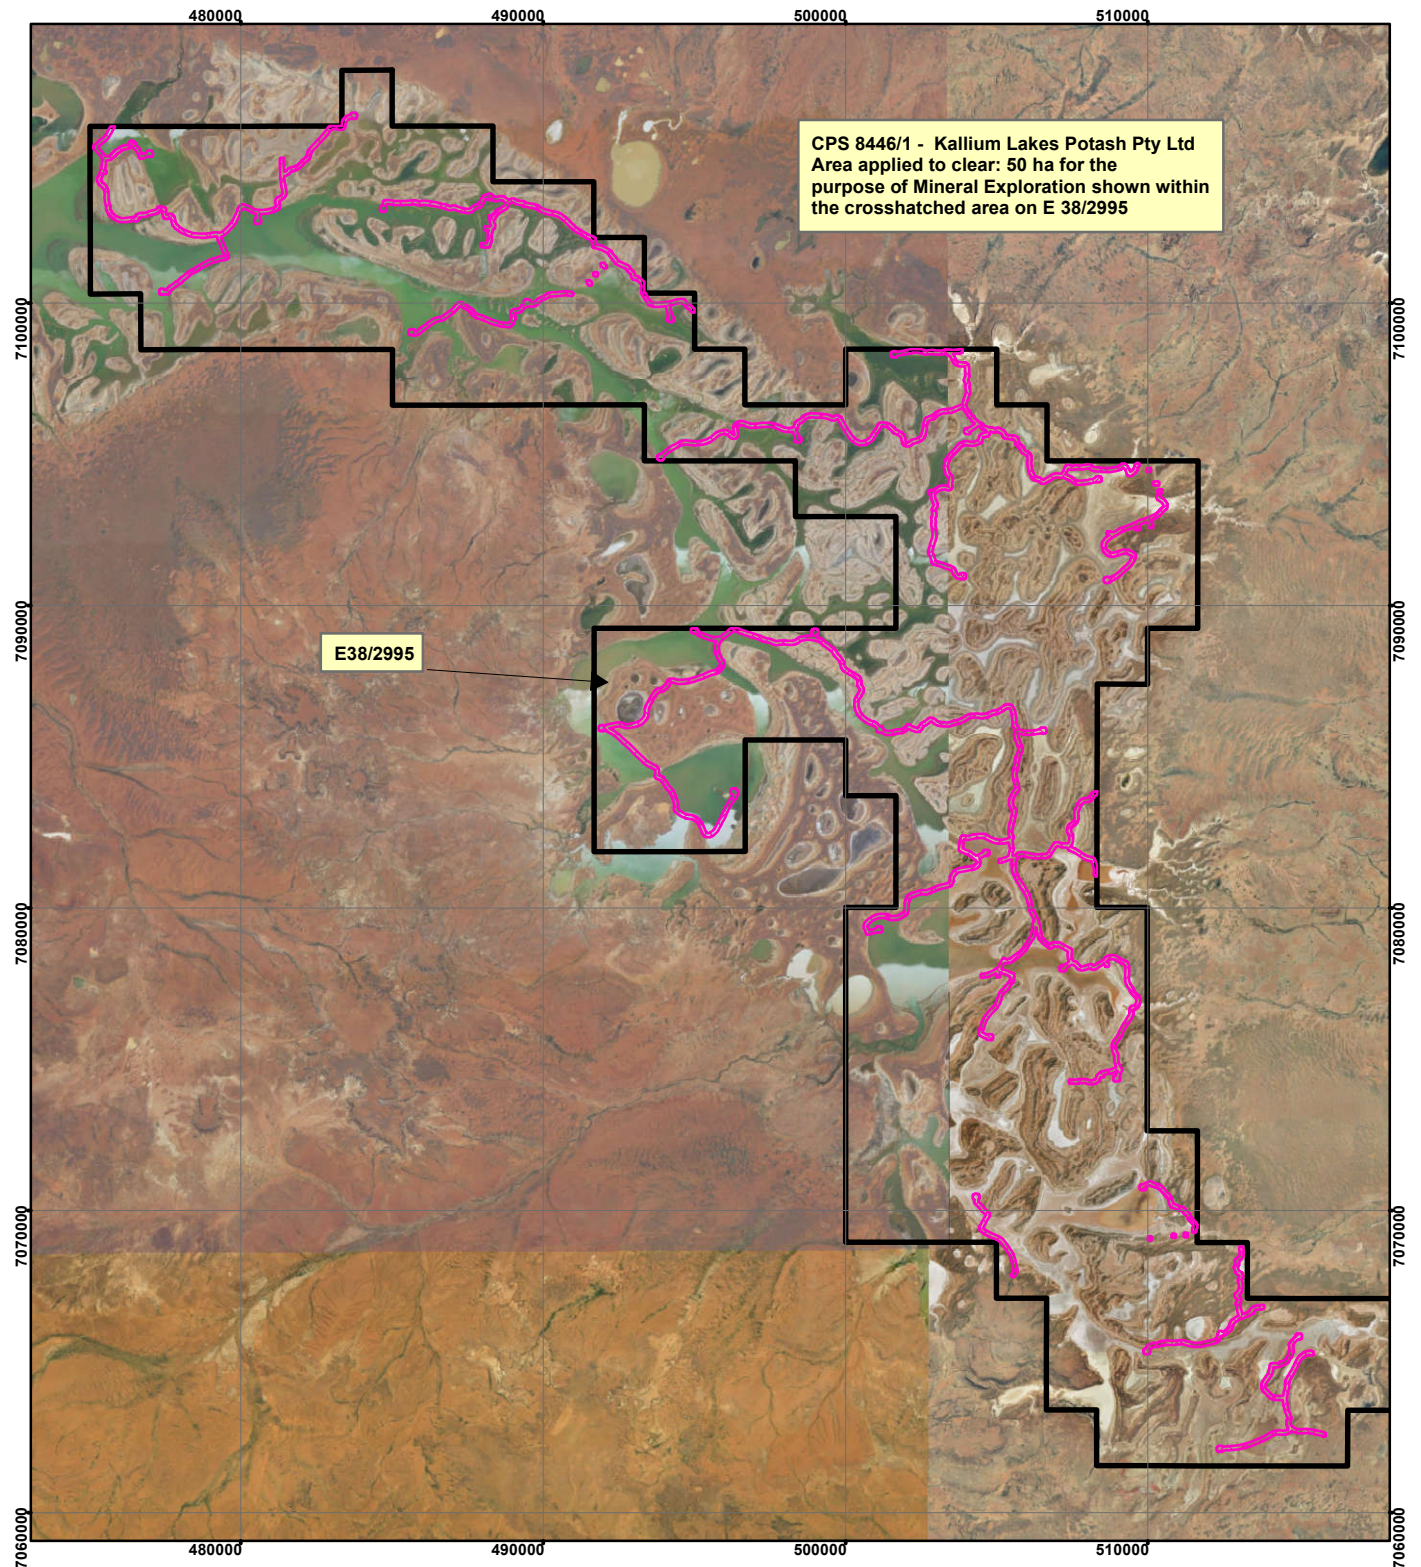

CPS 8446/1 - Kalium Lakes Potash Pty Ltd

Legend

-  Clearing Instruments
-  Mining Tenements

Geocentric Datum Australia 1994

Note: the data in this map have not been projected. This may result in geometric distortion or measurement inaccuracies.

..... Date

Officer with delegated authority under Section 20 of the Environmental Protection Act 1986

Information derived from this map should be confirmed with the data custodian acknowledged by the agency acronym in the legend.