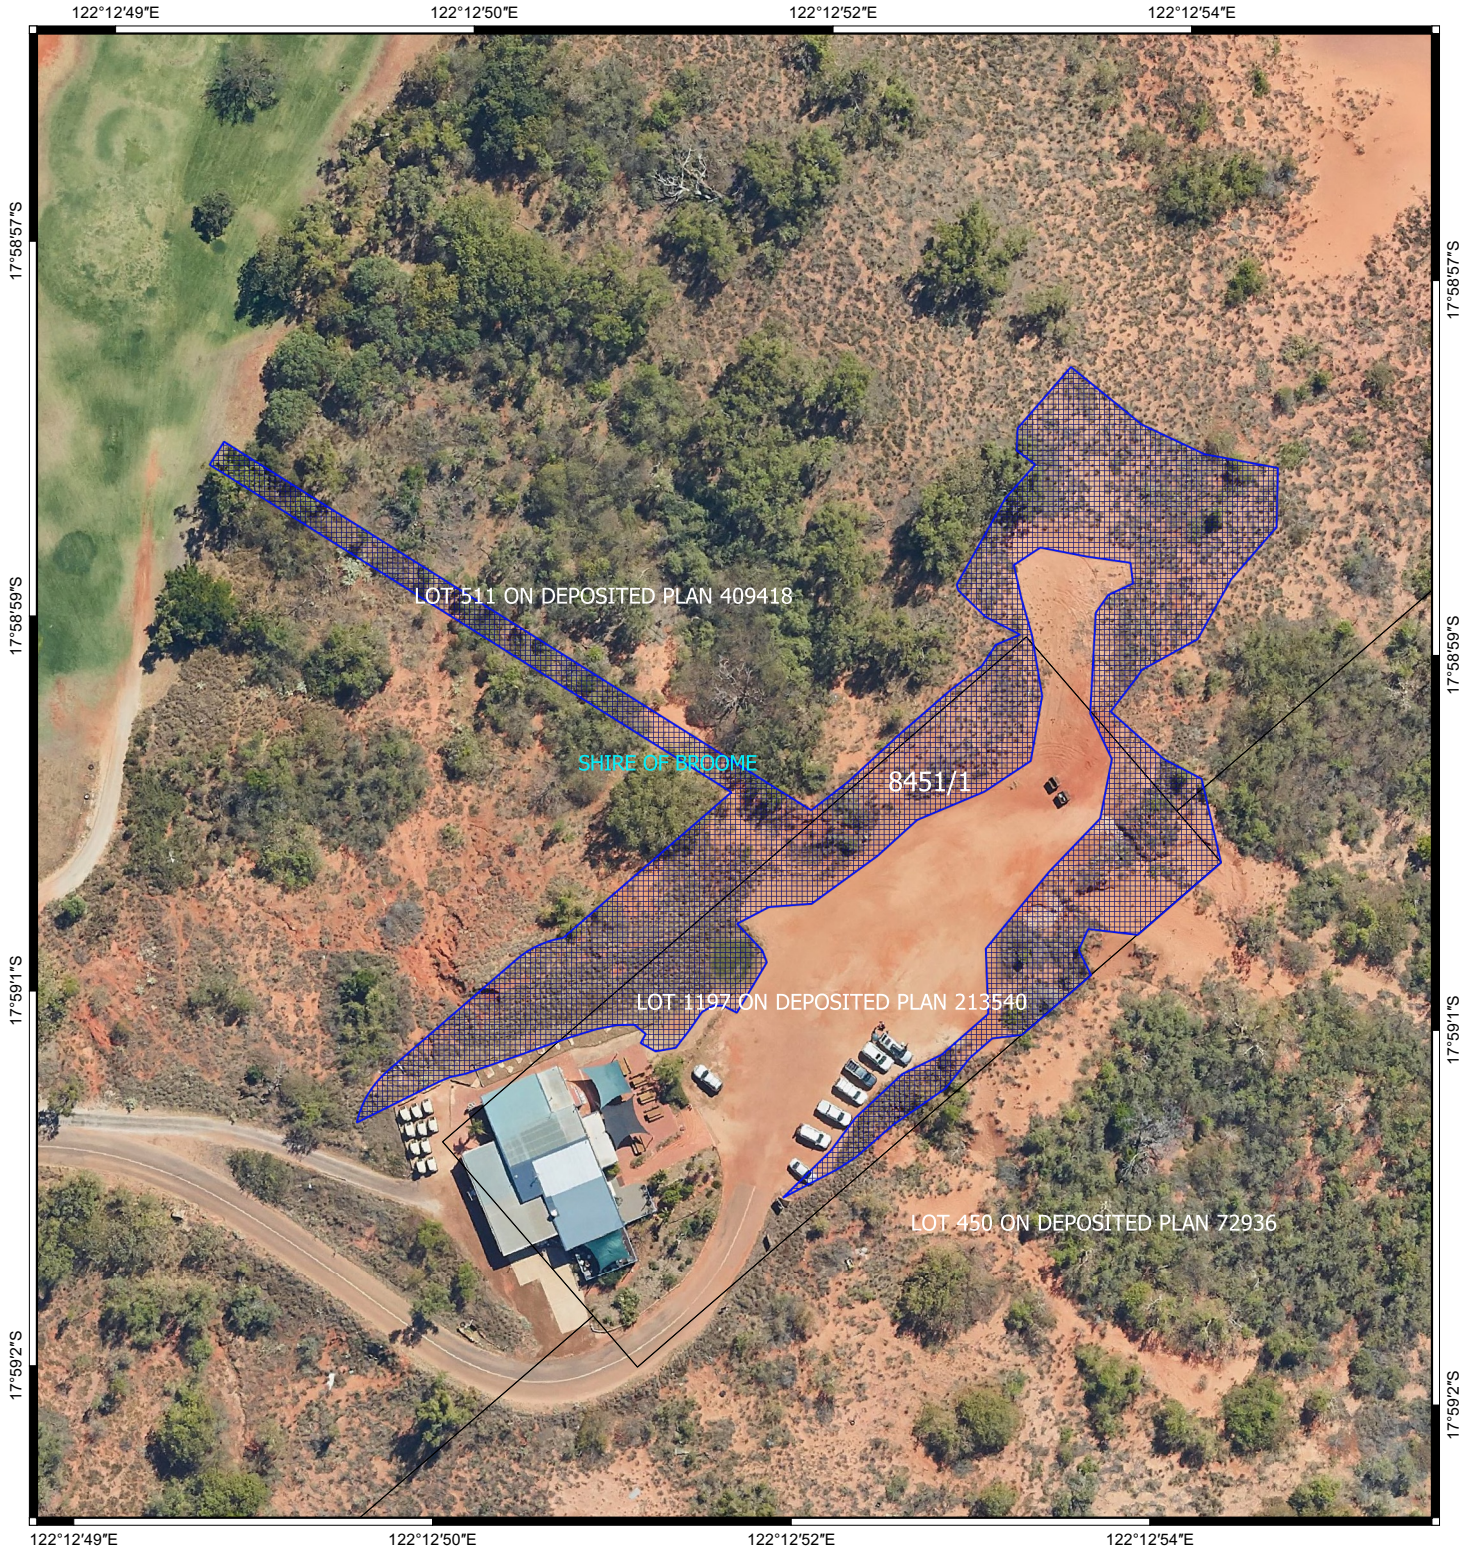

# CPS 8451/1 - Map

## Legend

-  CPS areas applied to clear
-  Local Government Authorities
-  Cadastre
-  Roads

Image

0 10 20 m

MGA 94  
Geocentric Datum of Australia 1994

GOVERNMENT OF  
WESTERN AUSTRALIA