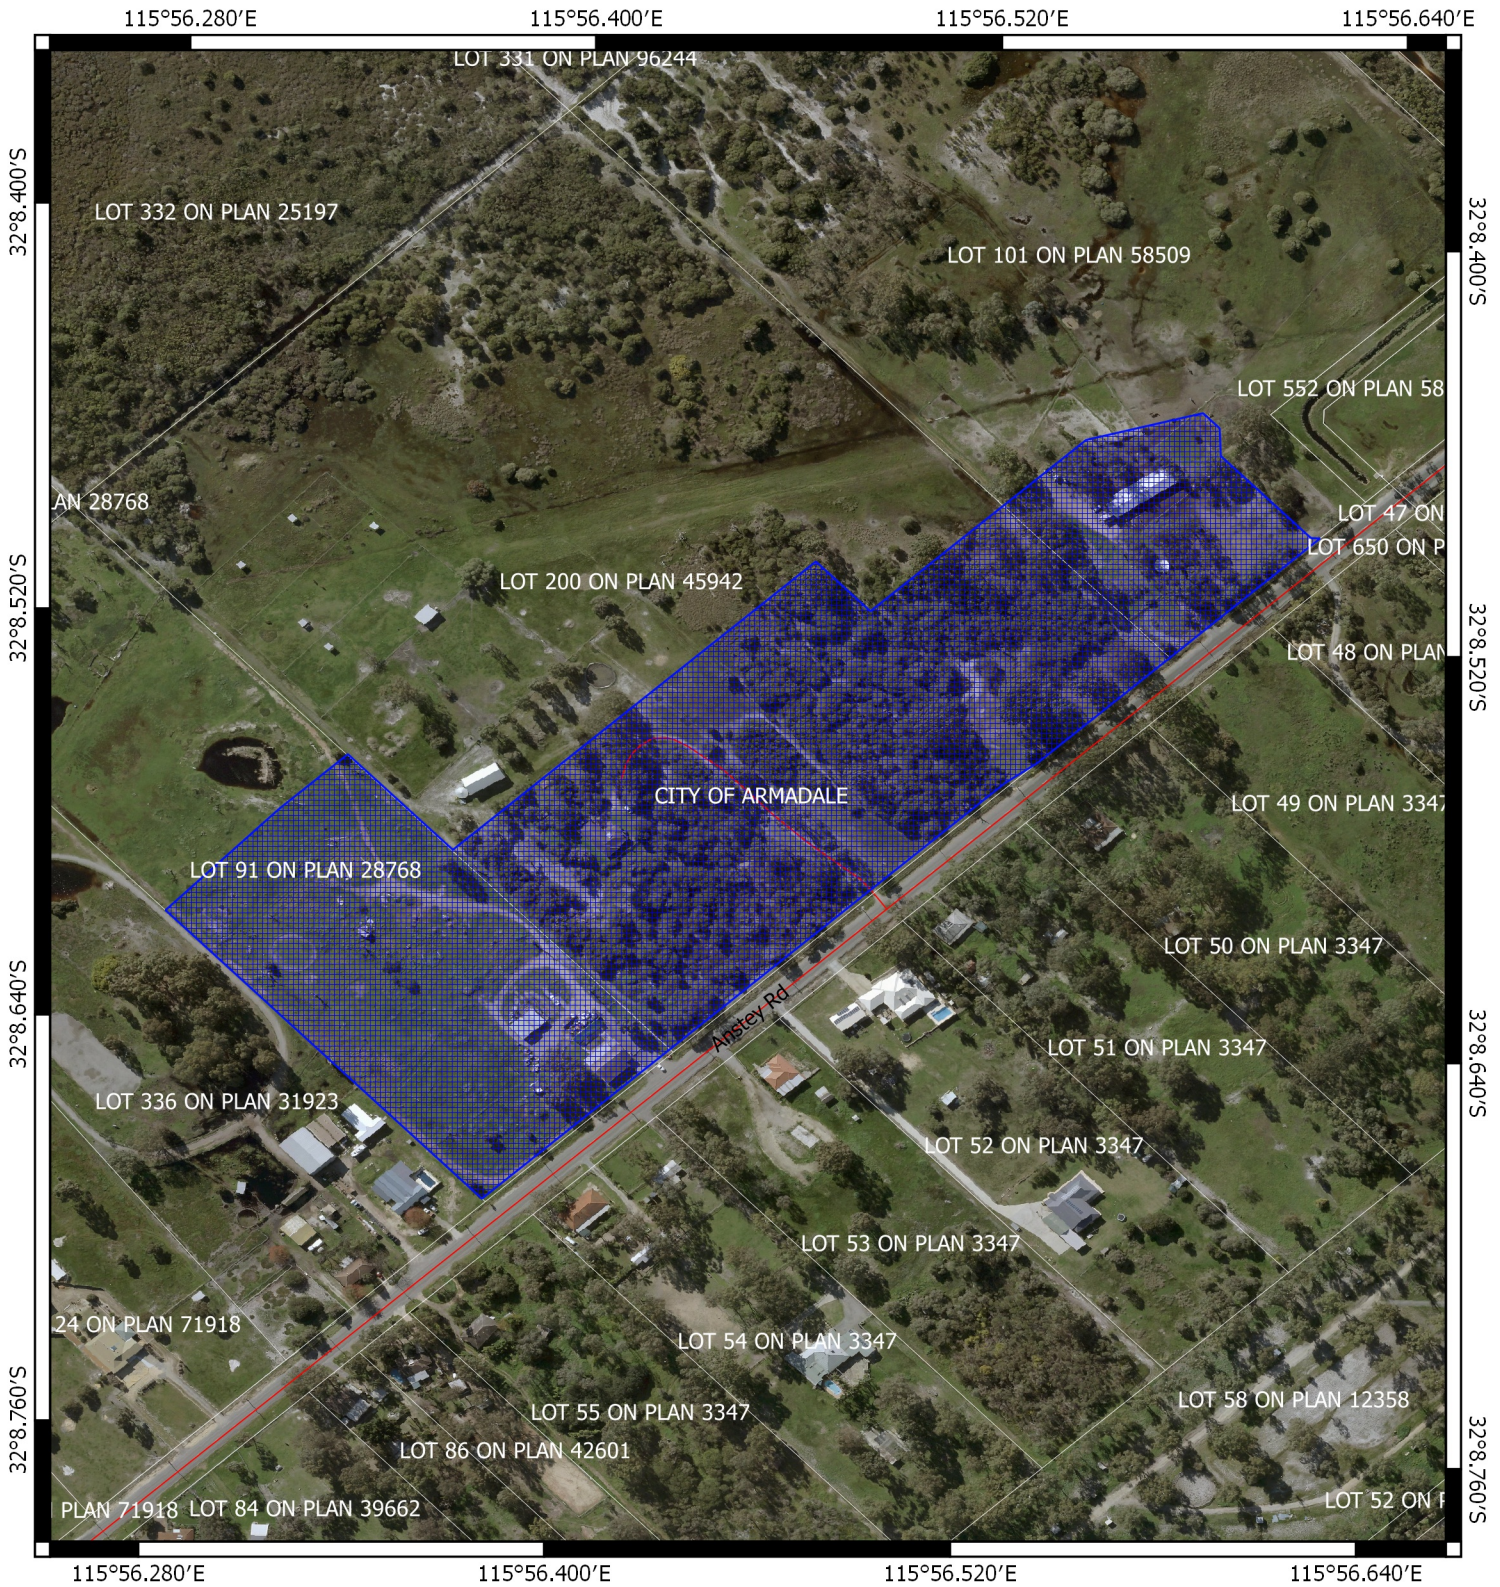

CPS 8483/1 - Map

Legend

 CPS areas applied to clear base layers

 Cadastre

 Road Centrelines

 Local Government Authorities

 Image

MGA 94
Geocentric Datum of Australia 1994

0 50 100 150 200 m

GOVERNMENT OF
WESTERN AUSTRALIA