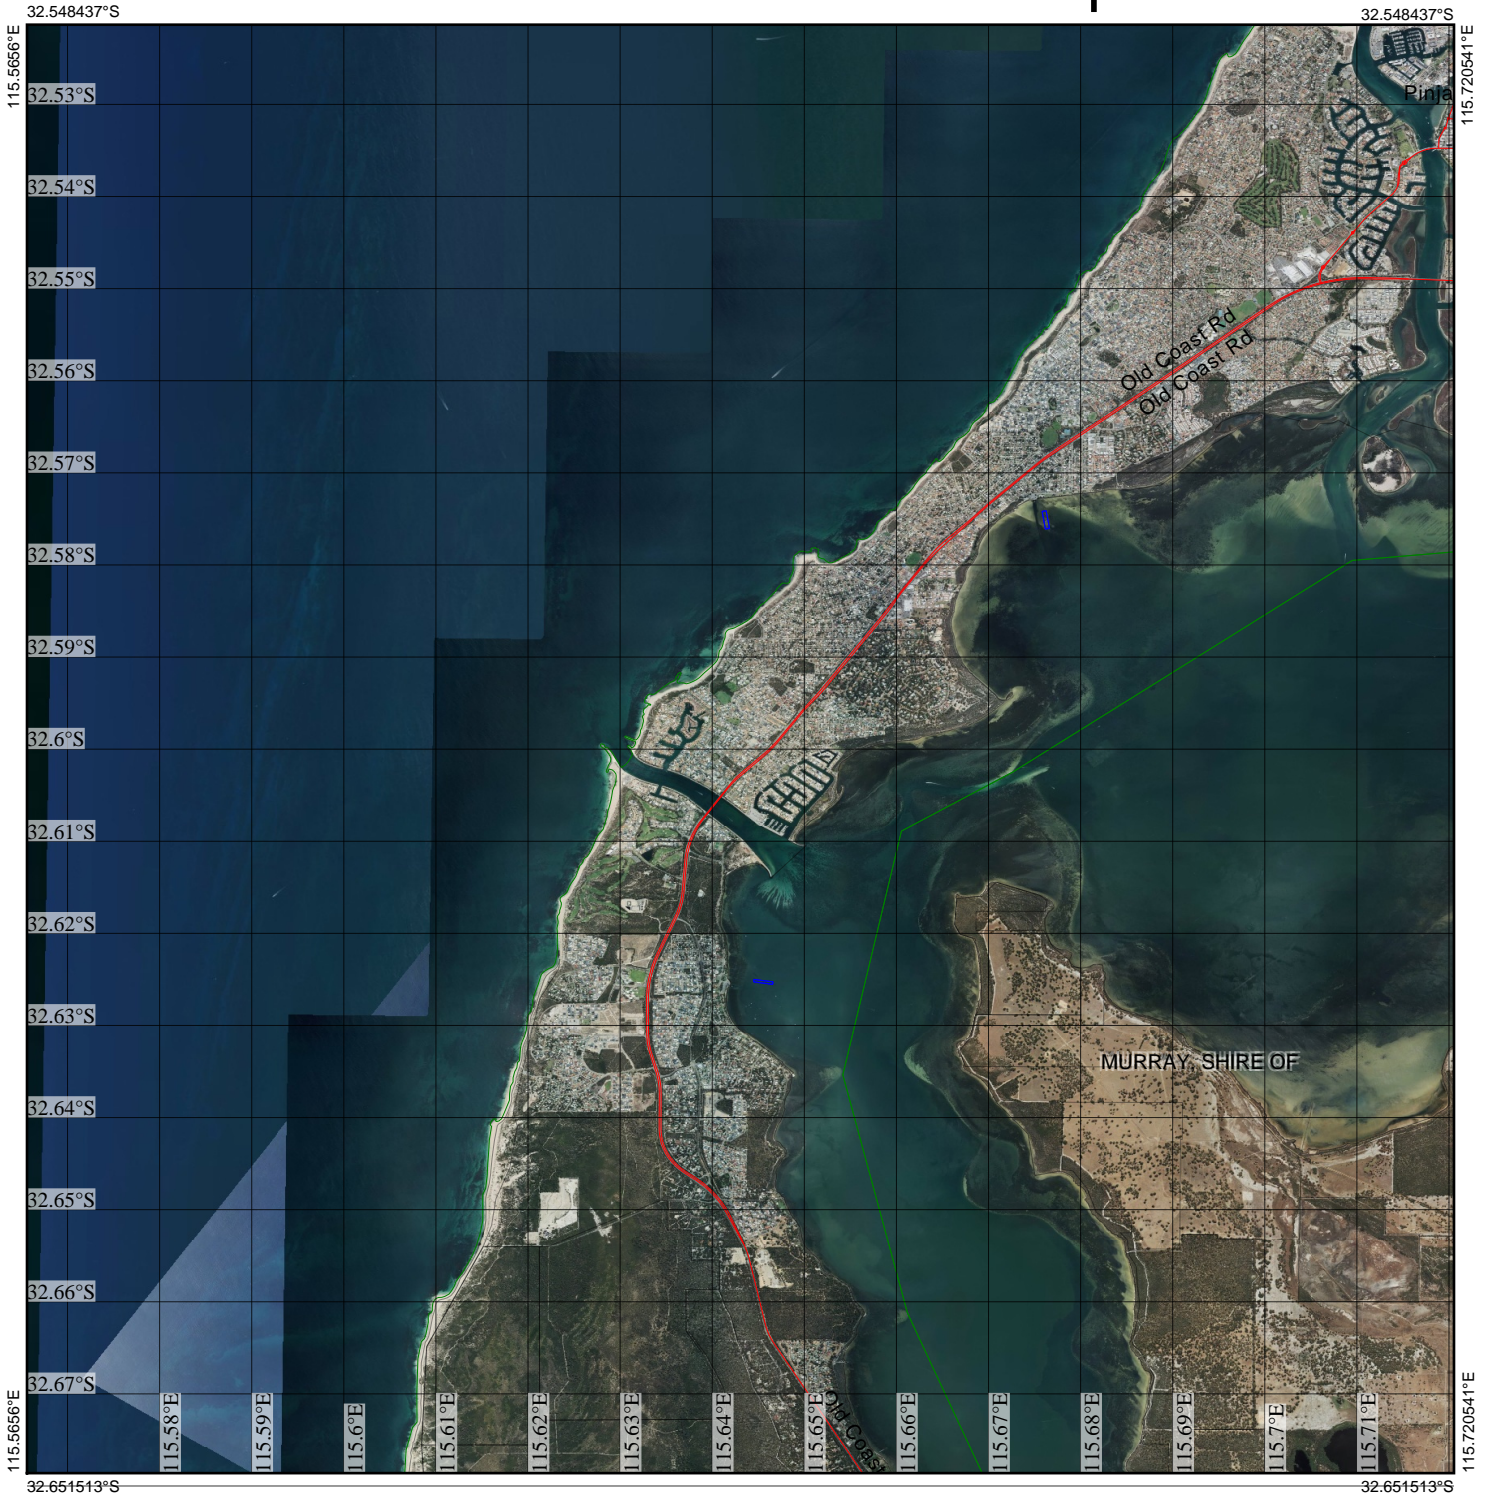

CPS 8509/1 - Context Map

Legend

-  Imagery
-  Clearing Instruments Proposals
-  Local Government Authority

(Approximate when reproduced at A4)

GDA 94 (Lat/Long)

Geocentric Datum of Australia 1994

..... Date

GOVERNMENT OF
WESTERN AUSTRALIA
WA Crown Copyright 2019