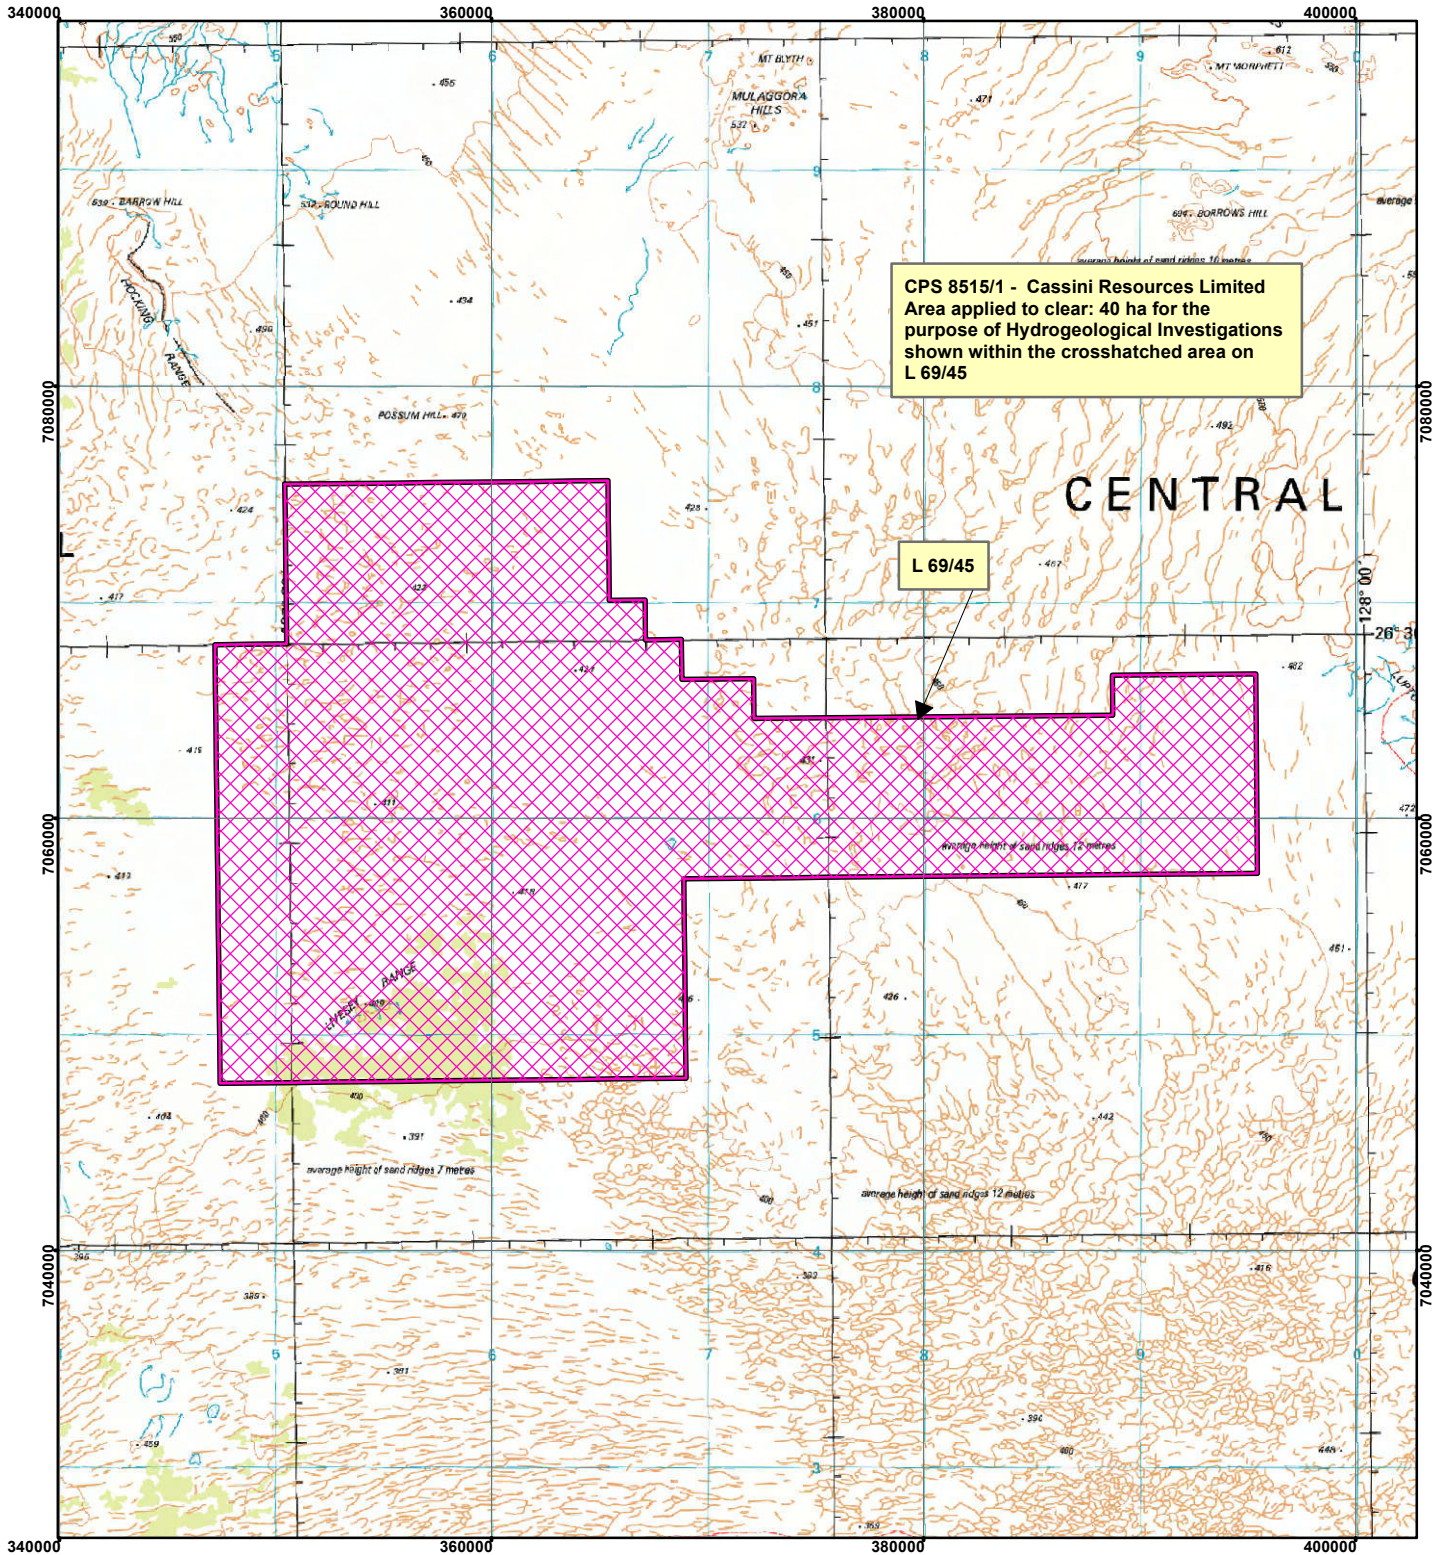

# CPS 8515/1 - Cassini Resources Limited

## Legend

-  Clearing Instruments
-  Mining Tenements

Geocentric Datum Australia 1994

*Note: the data in this map have not been projected. This may result in geometric distortion or measurement inaccuracies.*

..... Date .....

Officer with delegated authority under Section 20 of the Environmental Protection Act 1986

Information derived from this map should be confirmed with the data custodian acknowledged by the agency acronym in the legend.