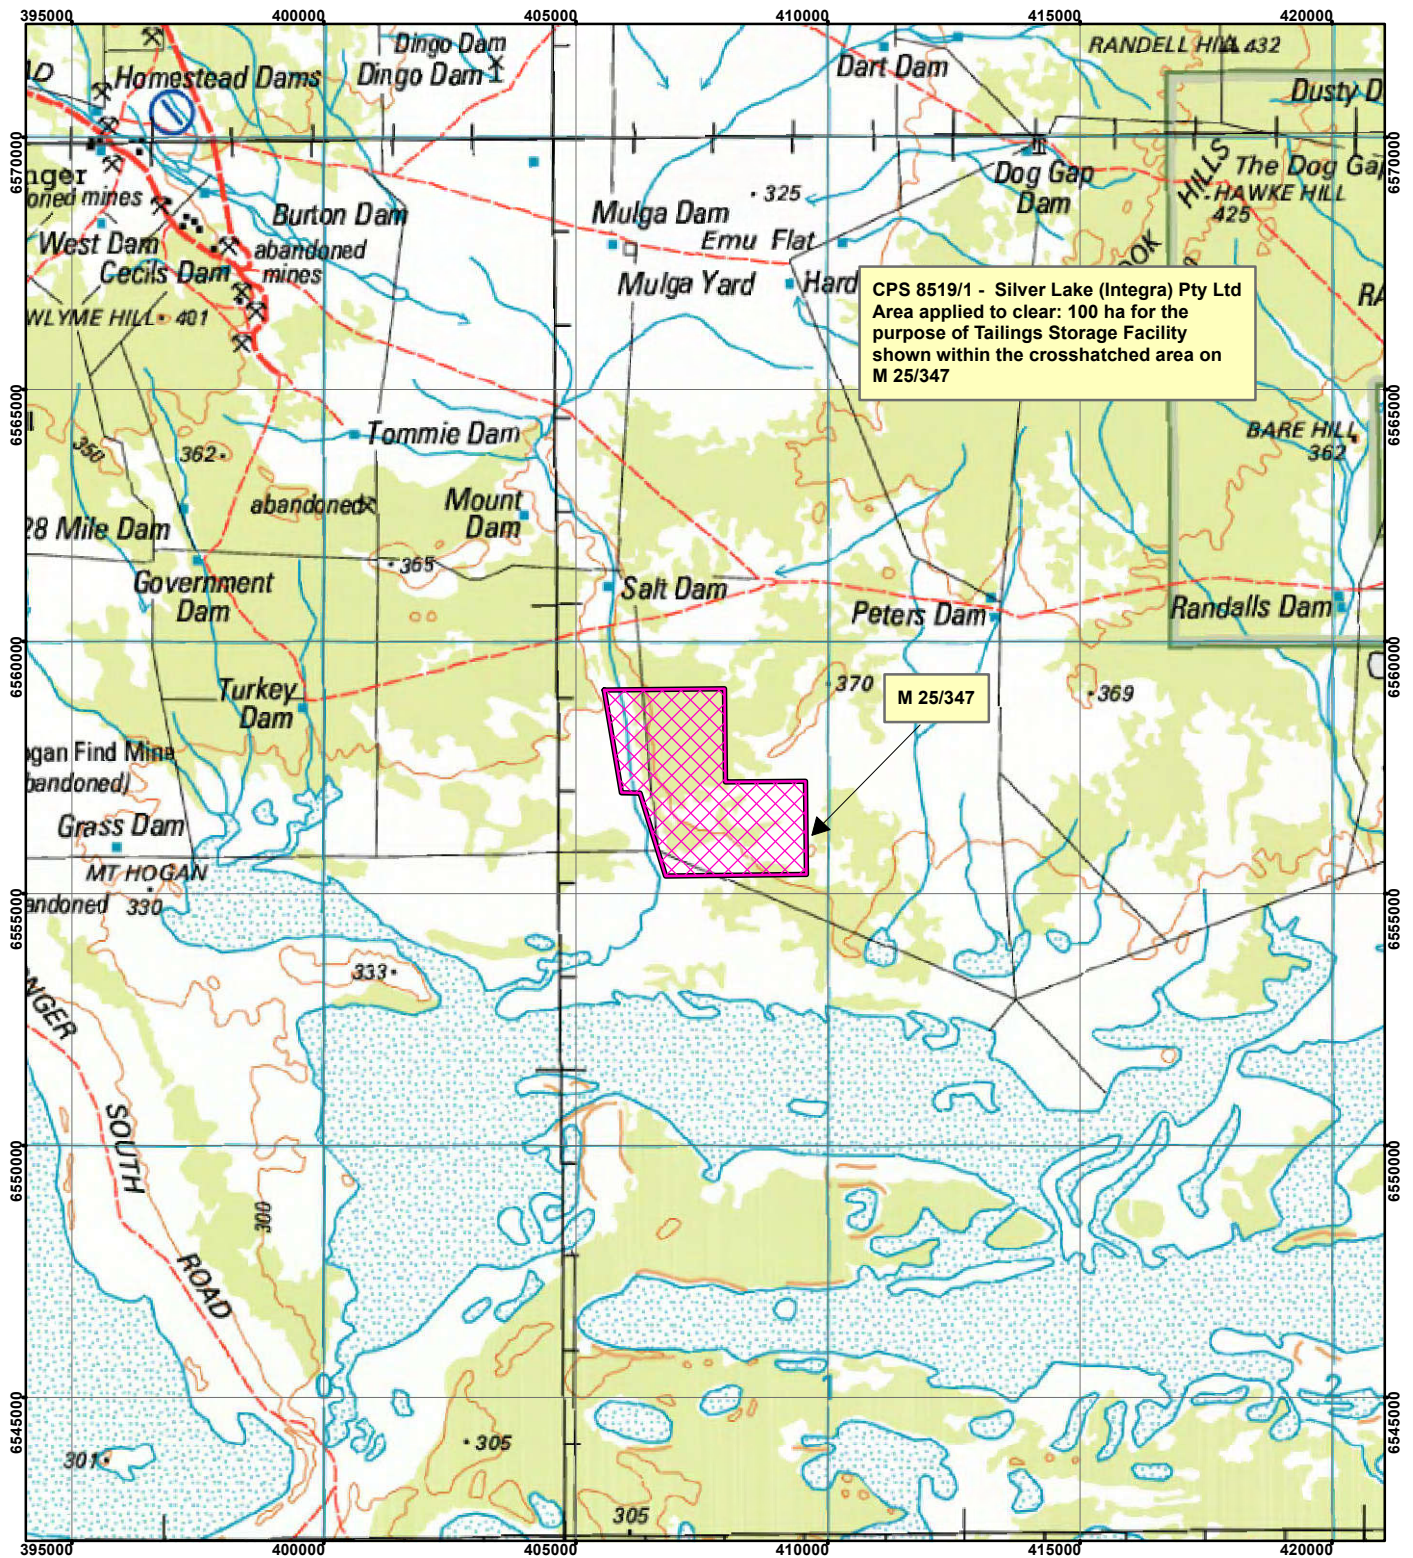

CPS 8519/1 - Silver Lake (Intergra) Pty Ltd

Legend

-  Clearing Instruments
-  Mining Tenements

Geocentric Datum Australia 1994

Note: the data in this map have not been projected. This may result in geometric distortion or measurement inaccuracies.

..... Date

Officer with delegated authority under Section 20 of the Environmental Protection Act 1986

Information derived from this map should be confirmed with the data custodian acknowledged by the agency acronym in the legend.