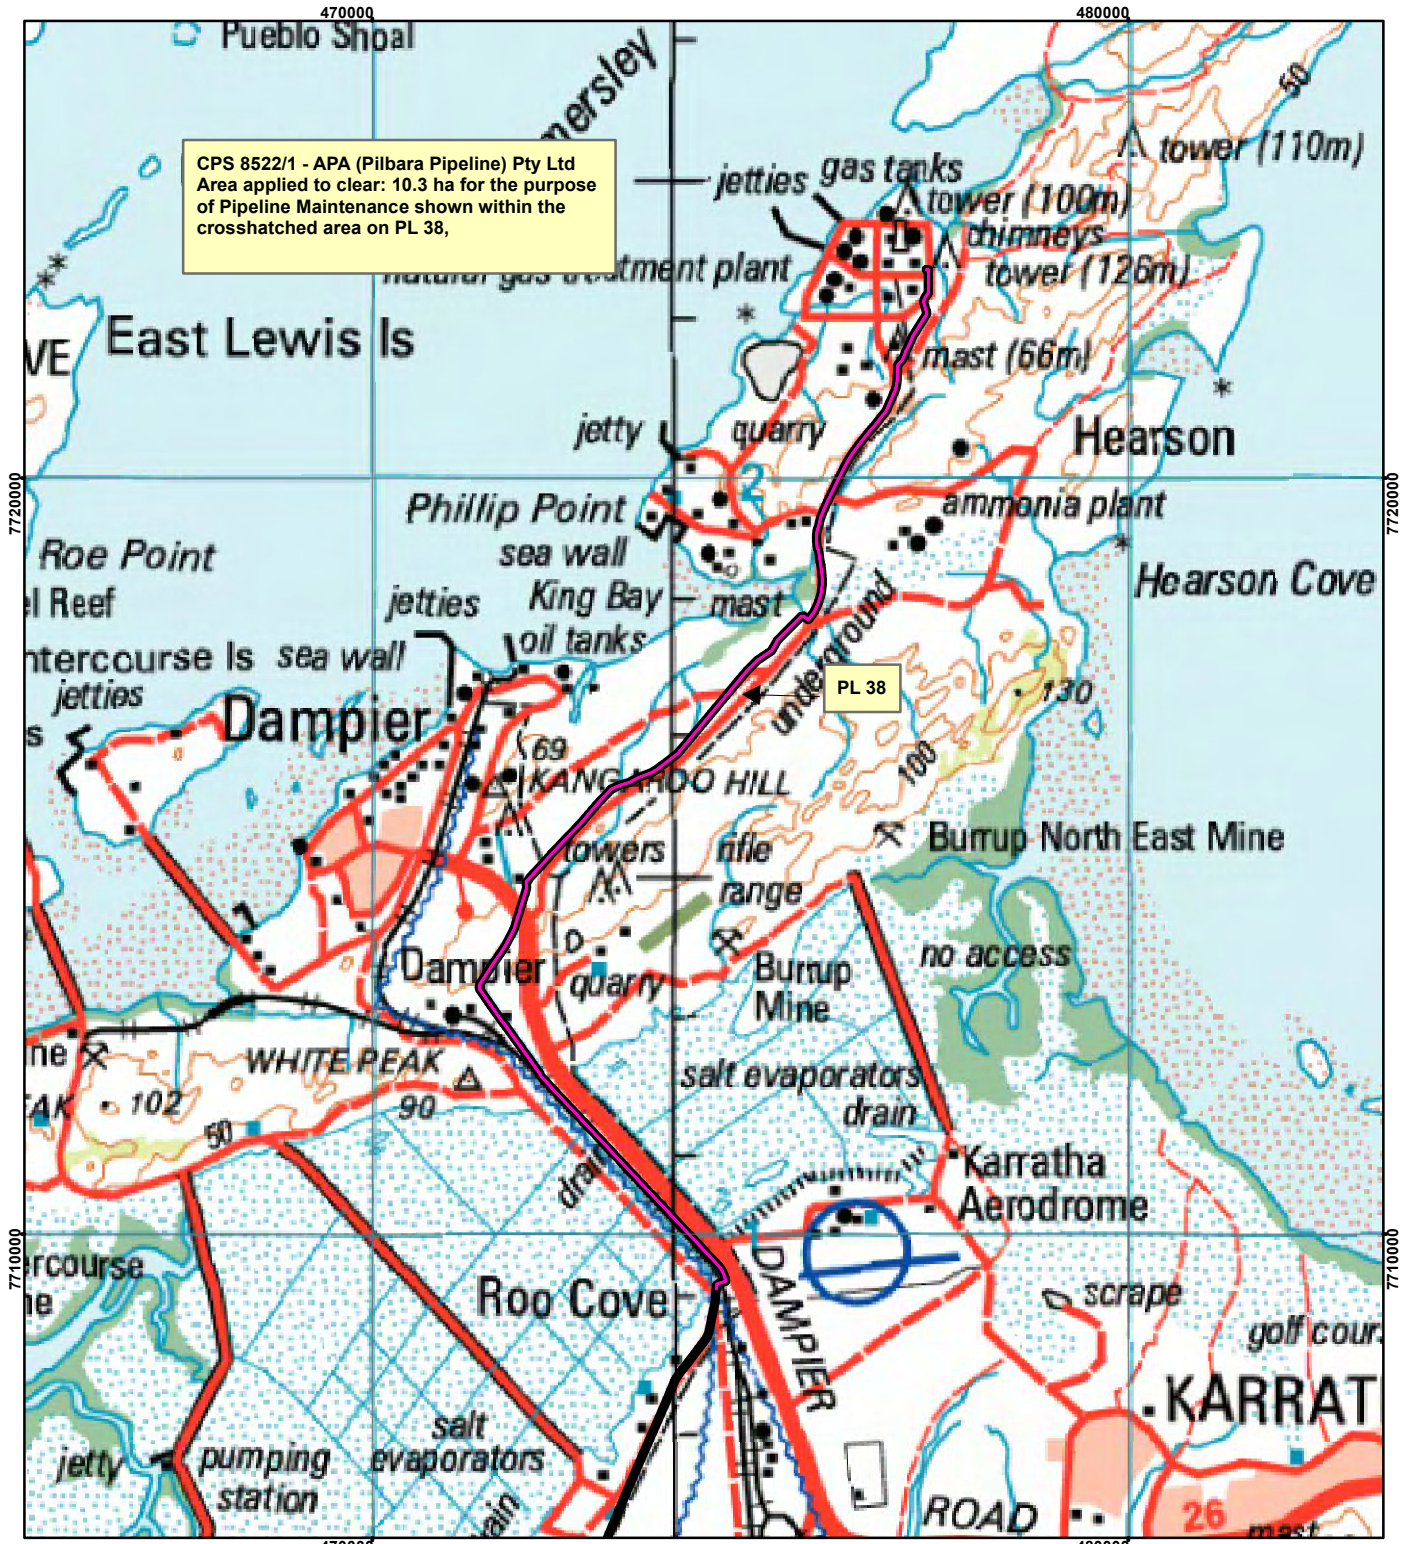

CPS 8522/1 - APA (Pilbara Pipeline) Pty Ltd

LEGEND

Clearing Instruments

Petroleum Titles

Orthophotography sourced from Landgate

Geocentric Datum Australia 1994

Note: the data in this map have not been projected. This may result in geometric distortion or measurement inaccuracies.

..... Date

Officer with delegated authority under Section 20 of the Environmental Protection Act 1986

Information derived from this map should be confirmed with the data custodian acknowledged by the agency acronym in the legend.