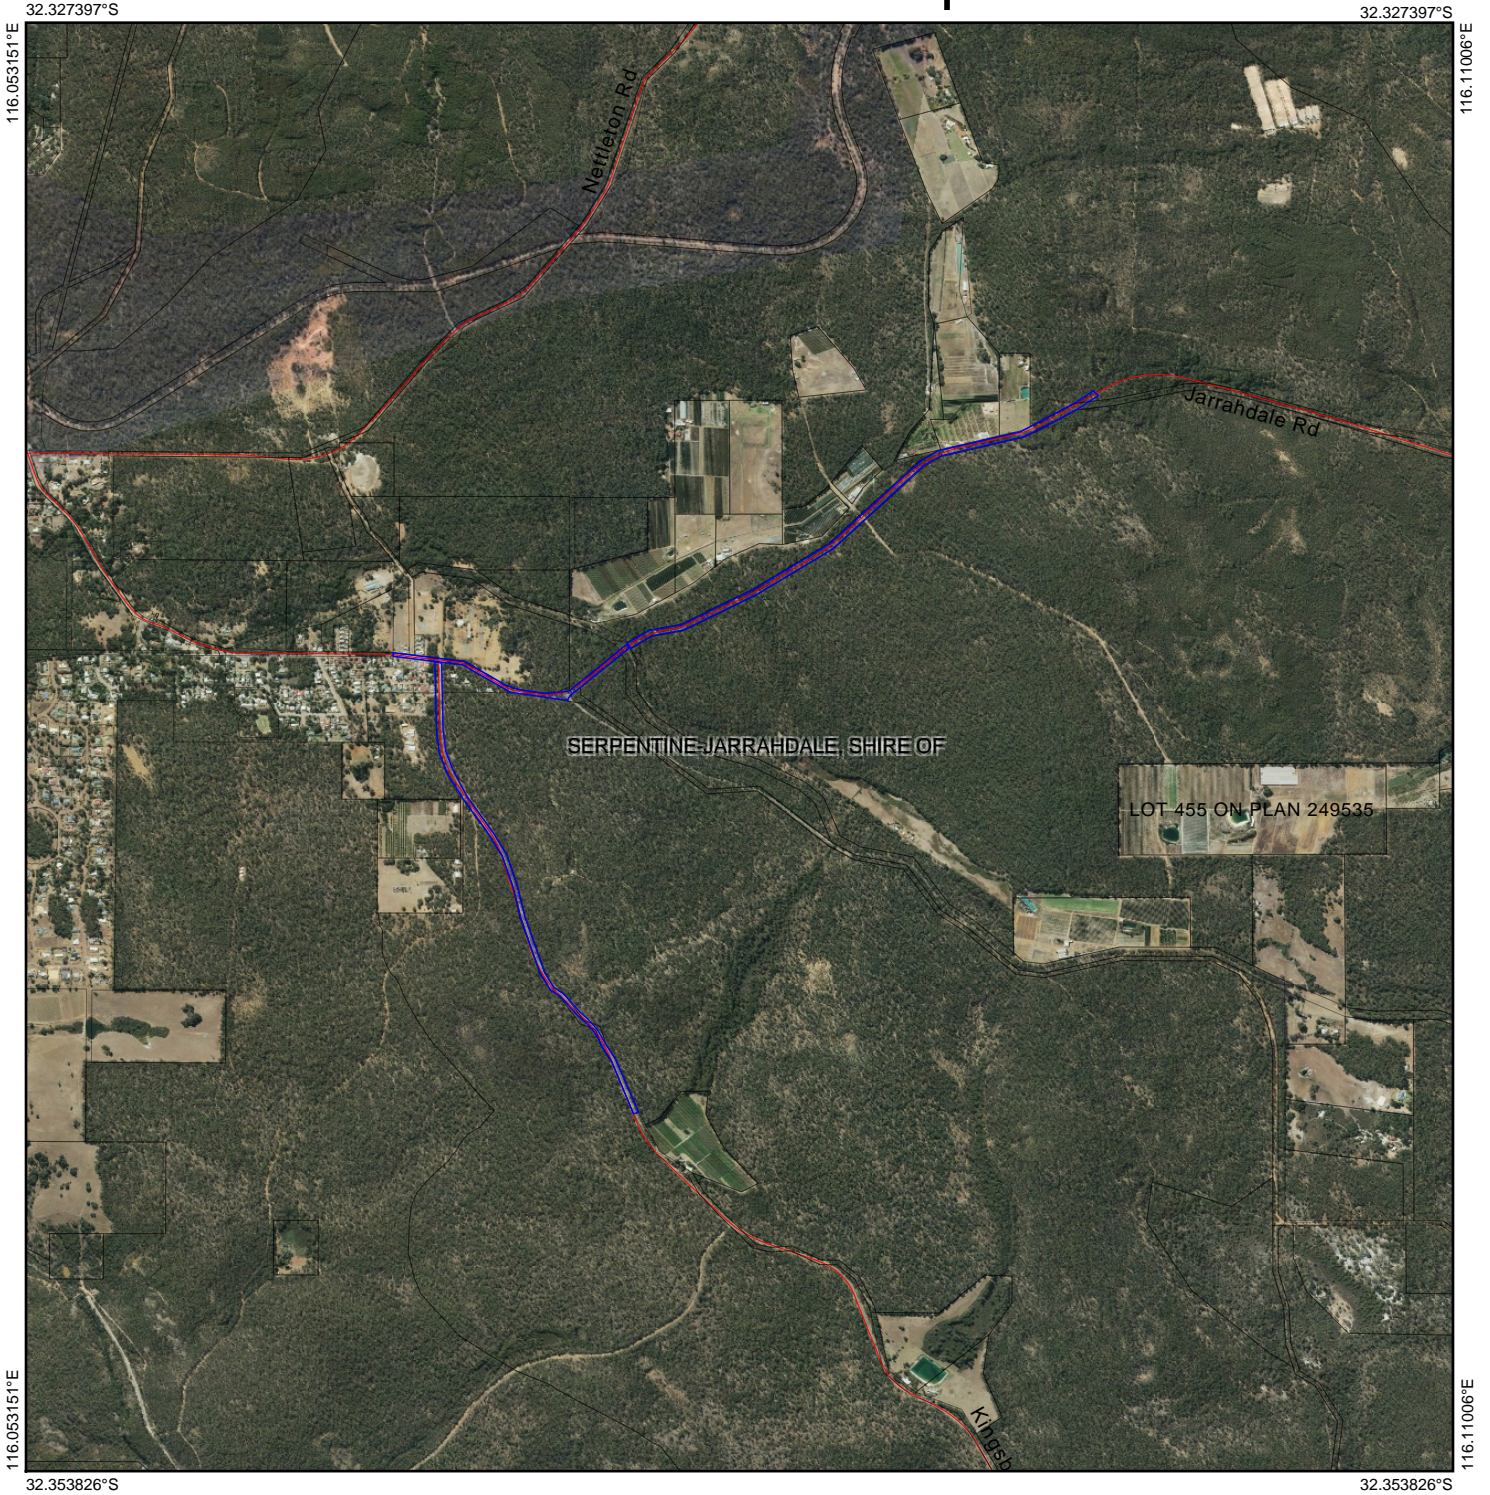

CPS 8524/1 - Map a

Legend

-  Imagery
-  Clearing Instruments Proposals
-  Local Government Authority

(Approximate when reproduced at A4)

GDA 94 (Lat/Long)

Geocentric Datum of Australia 1994

..... Date

GOVERNMENT OF
WESTERN AUSTRALIA
WA Crown Copyright 2019