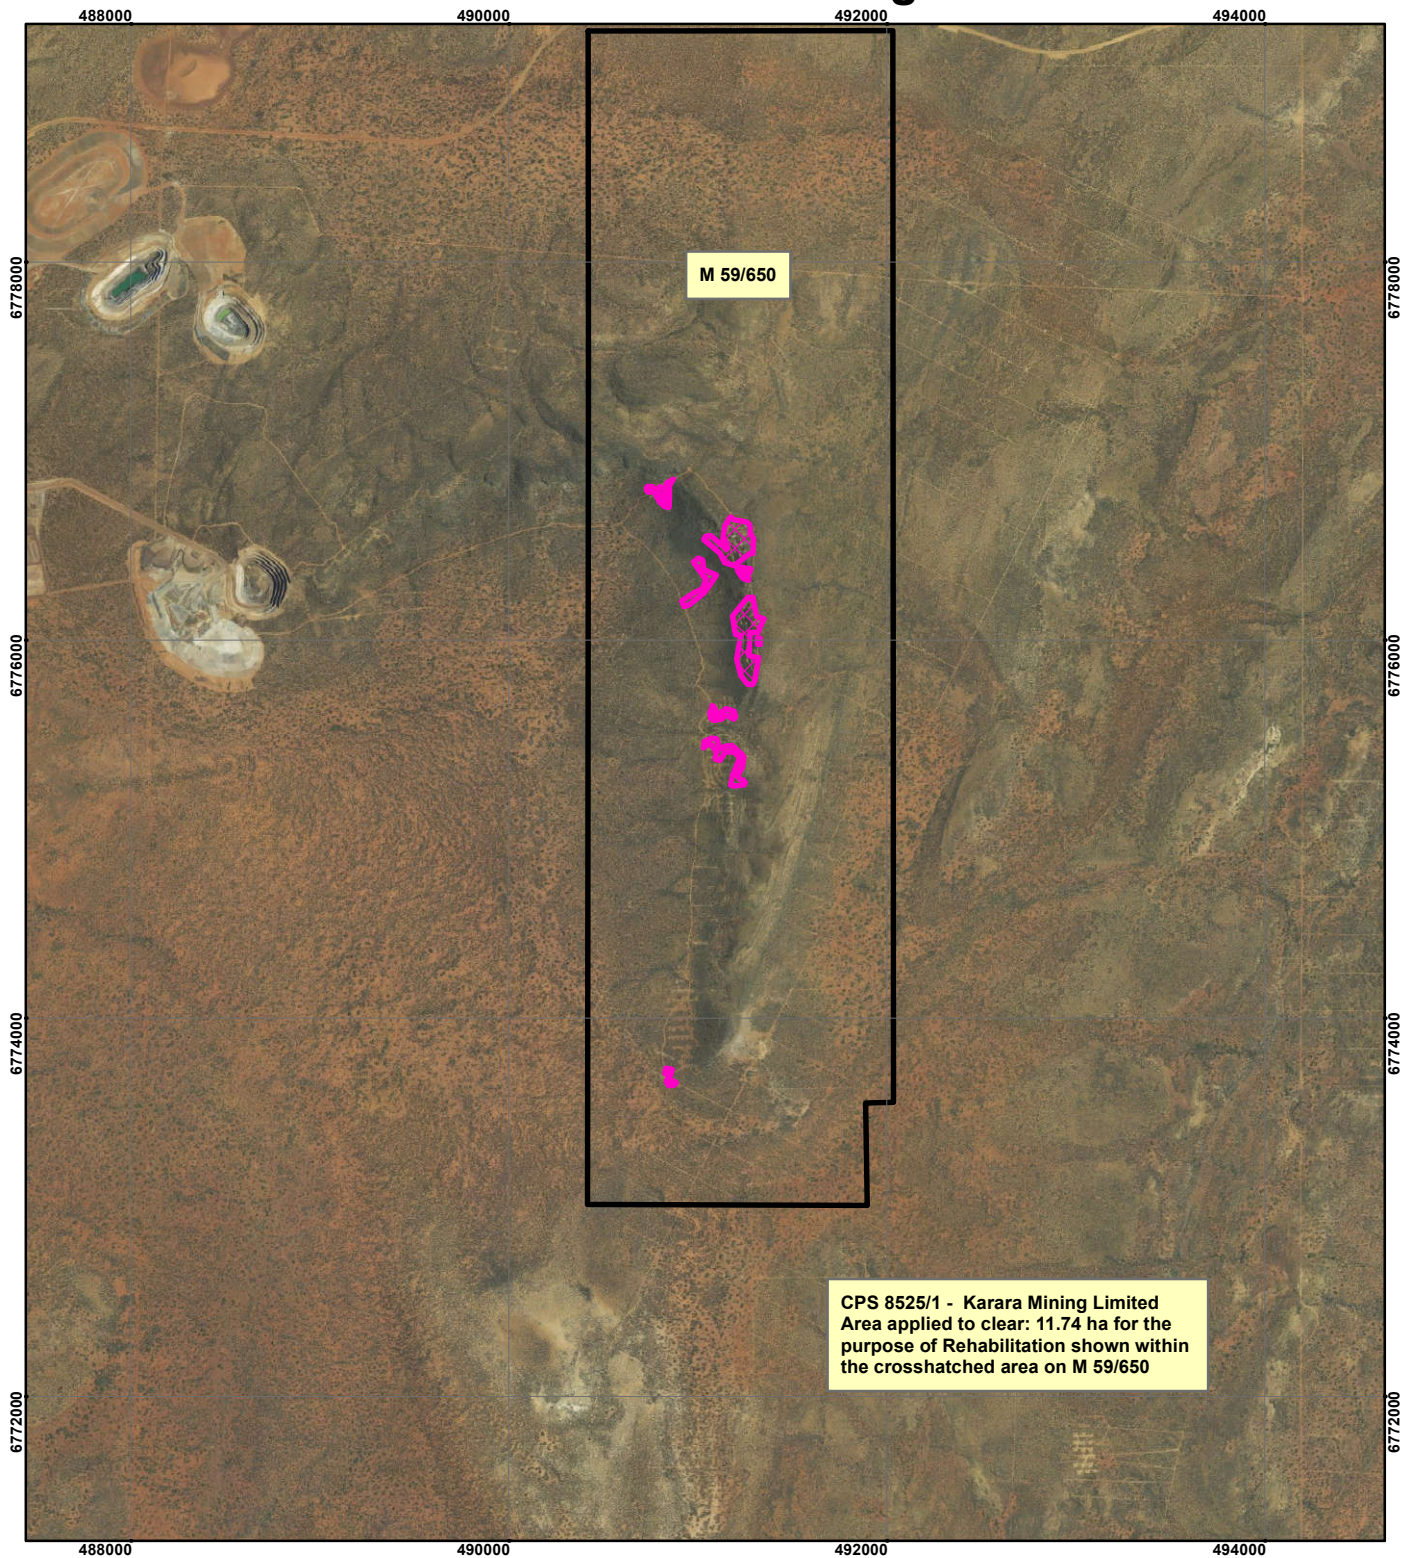

CPS 8525/1 - Karara Mining Limited

Legend

- Clearing Instruments
- Mining Tenements

Geocentric Datum Australia 1994

..... Date .....

Officer with delegated authority under Section 20 of the Environmental Protection Act 1986

Information derived from this map should be confirmed with the data custodian acknowledged by the agency acronym in the legend.