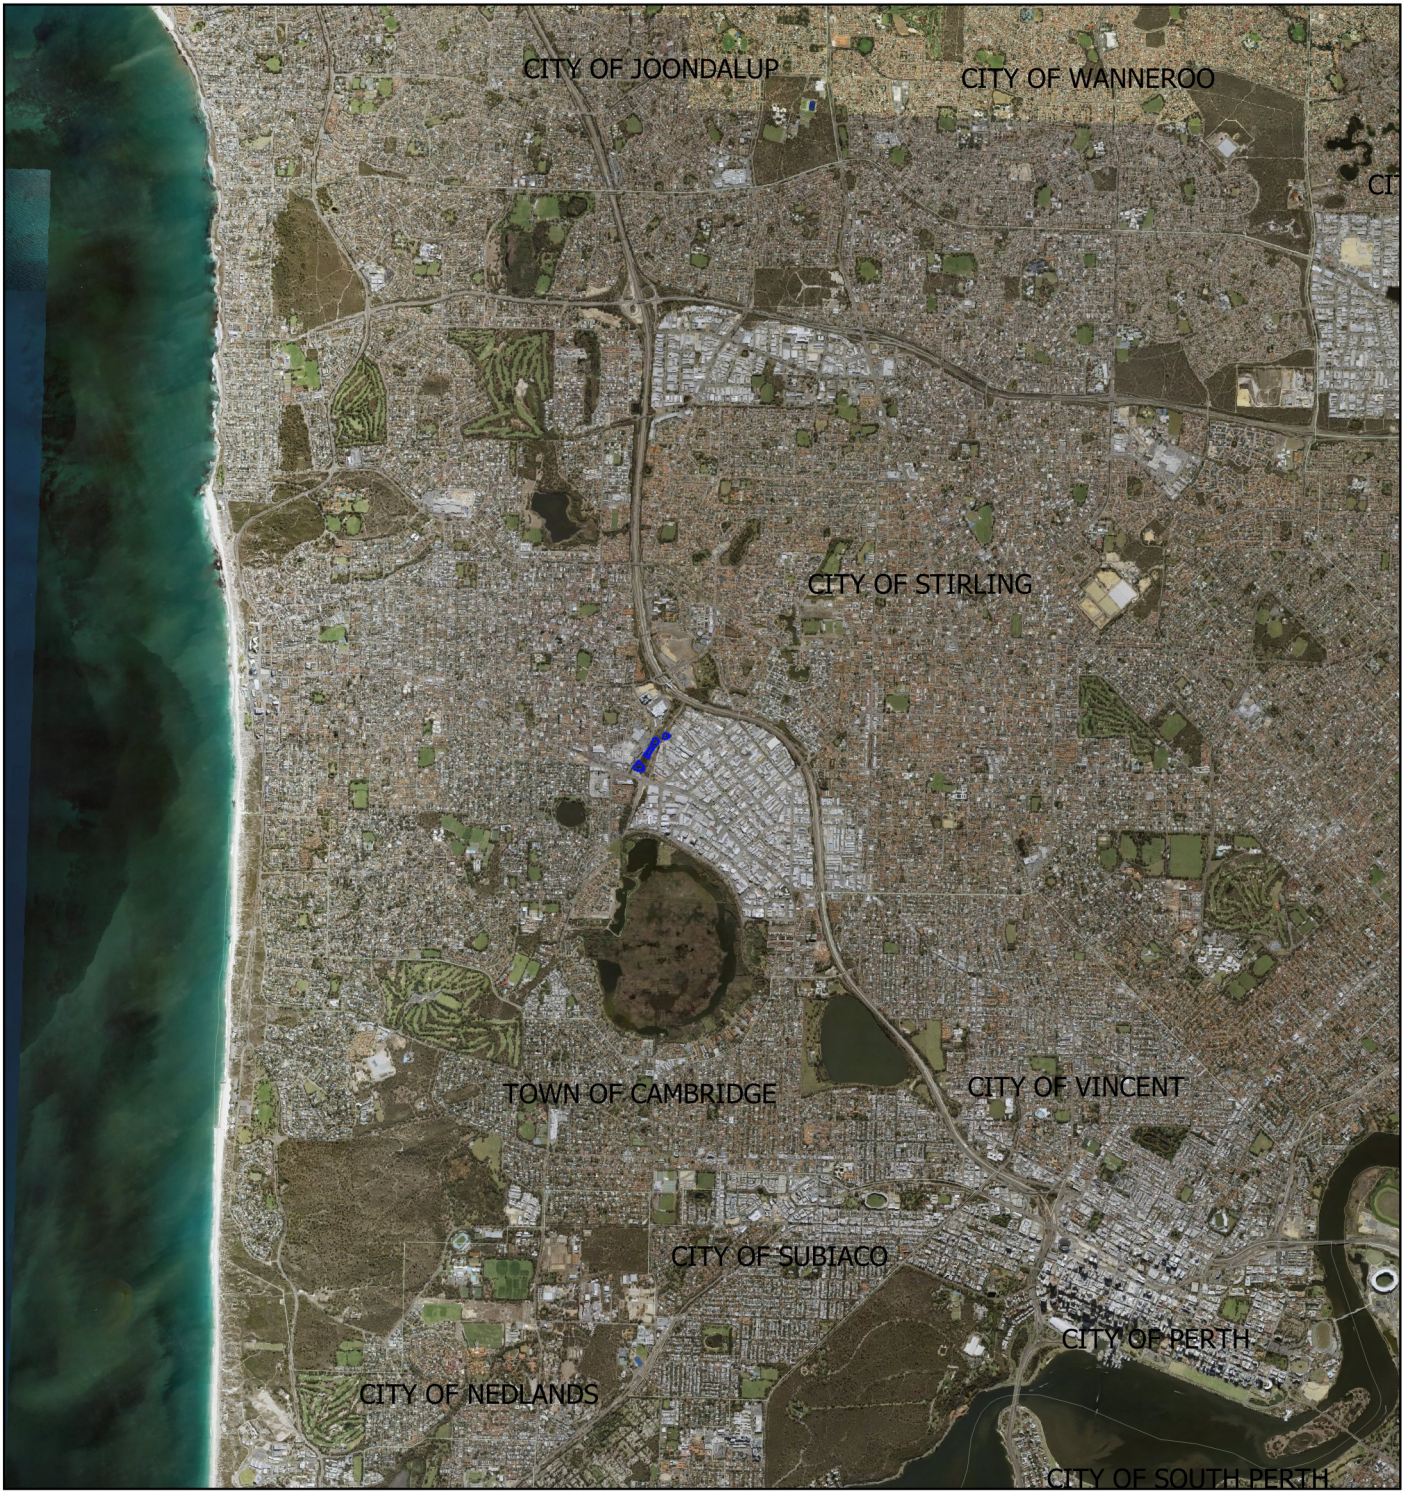

CPS 8540/1 - Context Map

Legend

-  CPS areas applied to clear
 -  Local Government Authorities
- Image

MGA 94
Geocentric Datum of Australia 1994

GOVERNMENT OF
WESTERN AUSTRALIA