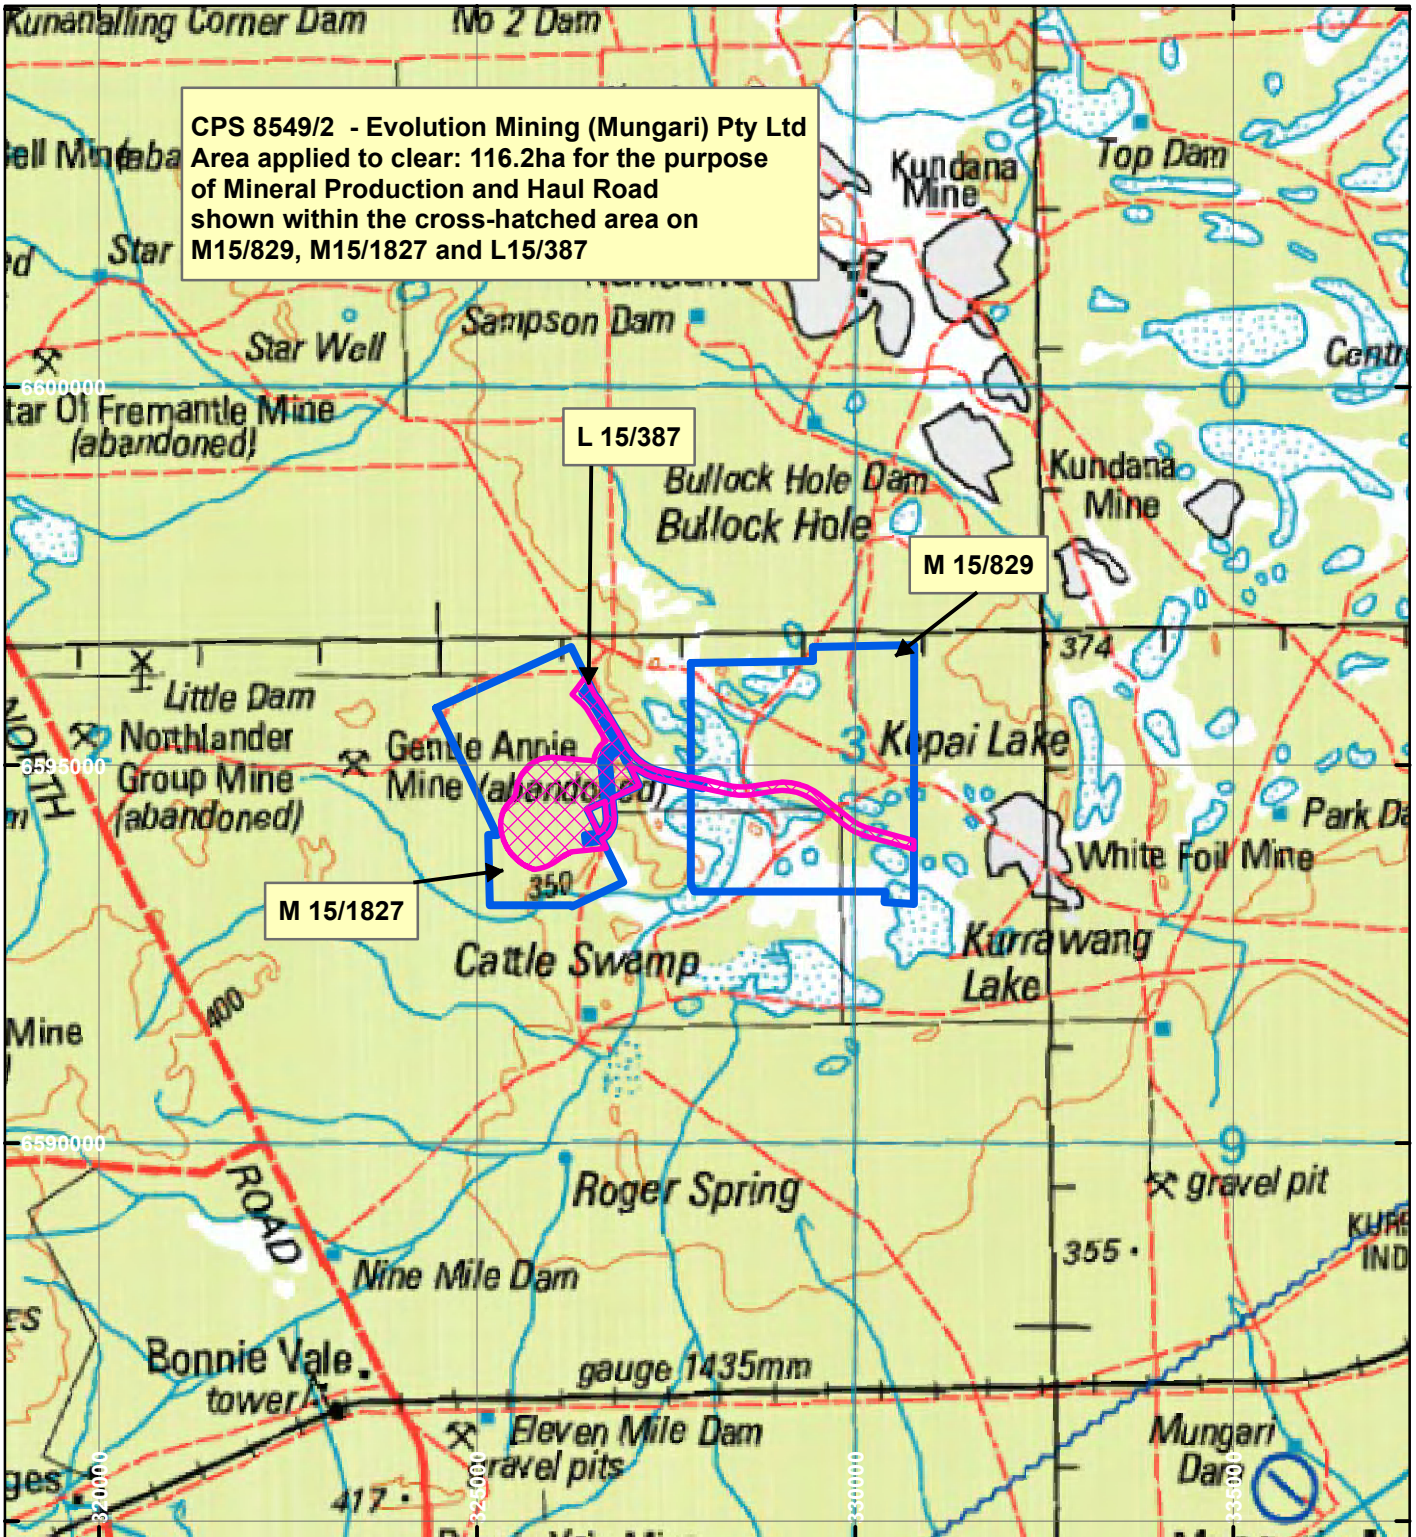

CPS 8549/2 - Evolution Mining (Mungari) Pty Ltd

LEGEND

Clearing Instruments

Mining Tenements

Scale 1:100,000

(Approximate when reproduced at A4)

Geocentric Datum Australia 1994

Note: the data in this map have not been projected. This may result in geometric distortion or measurement inaccuracies.

..... Date

Officer with delegated authority under Section 20 of the Environmental Protection Act 1986

Information derived from this map should be confirmed with the data custodian acknowledged by the agency acronym in the legend.