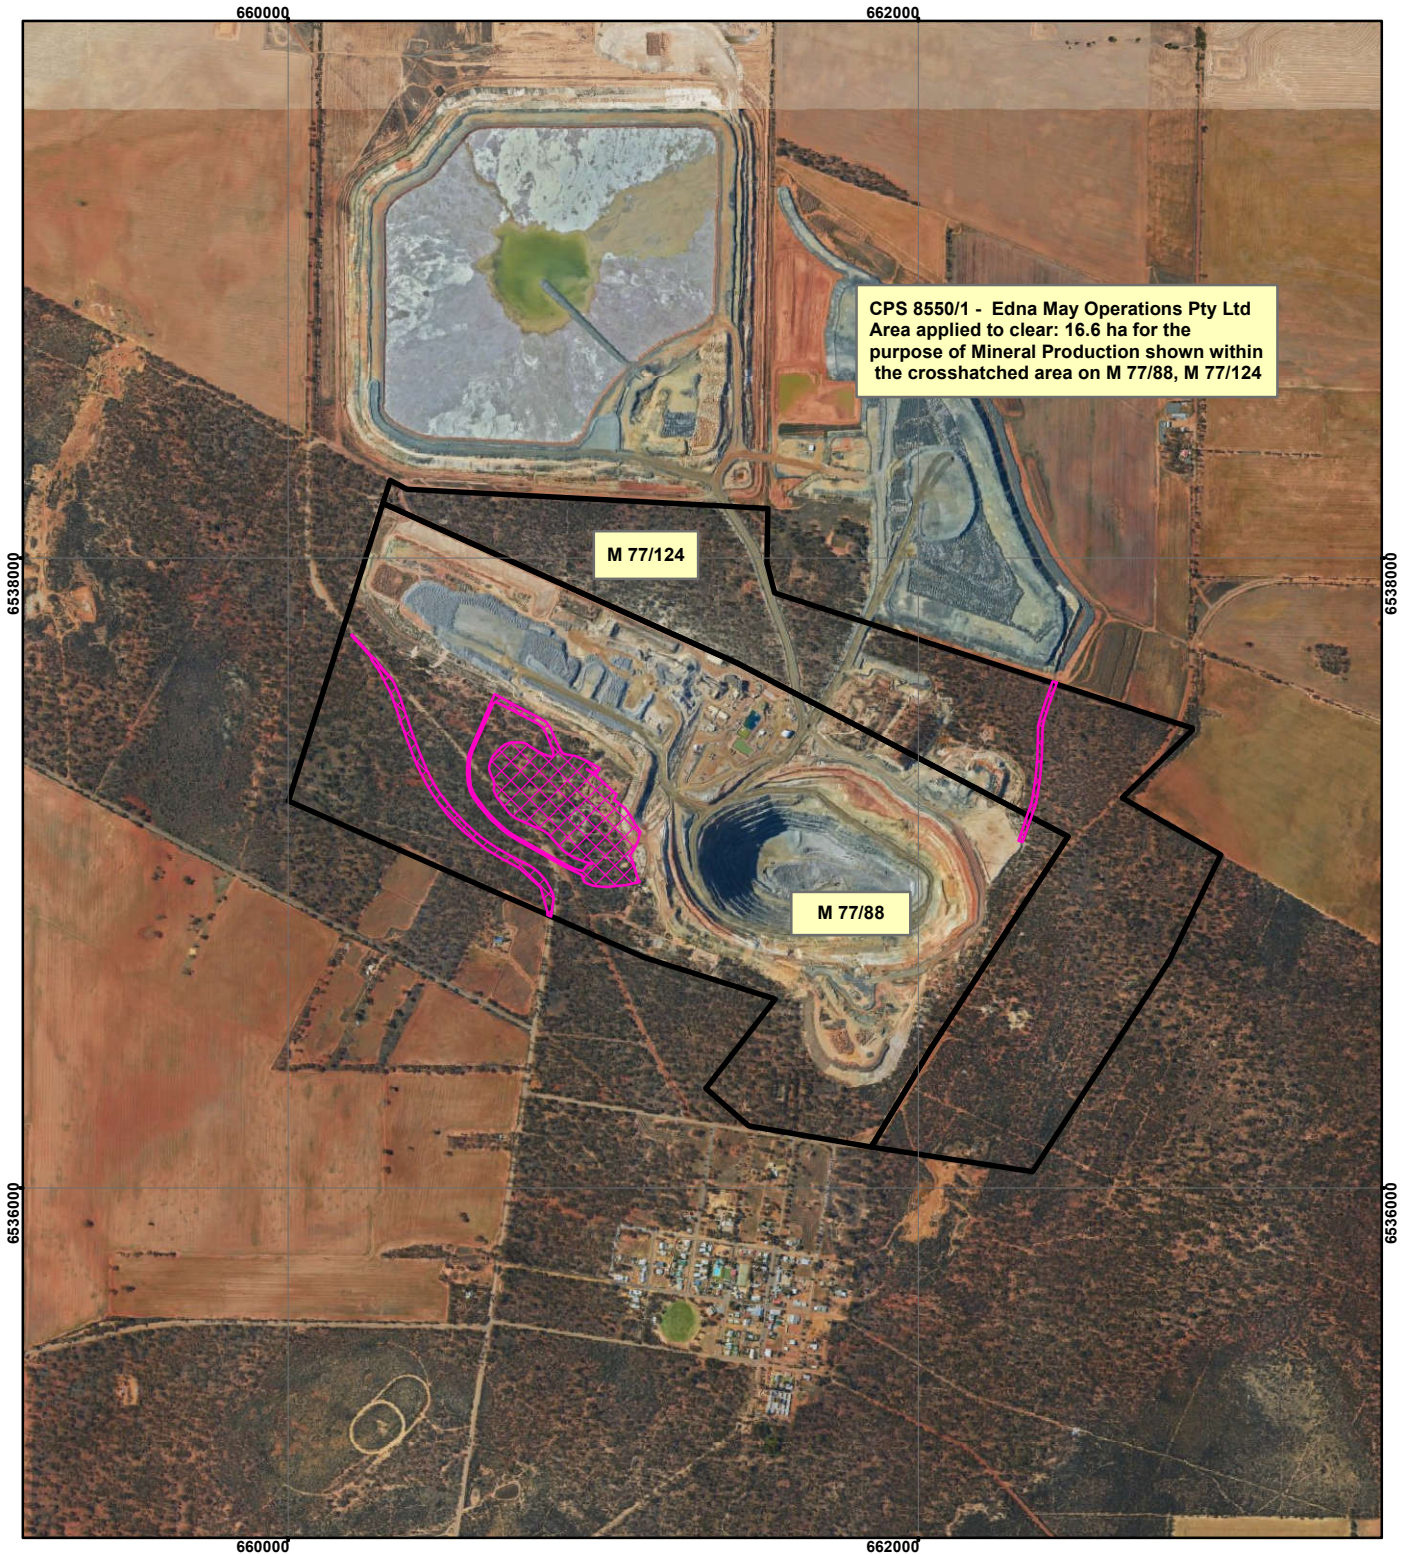

CPS 8550/1 - Edna May Operations Pty Ltd

Legend

-  Clearing Instruments
-  Mining Tenements

Geocentric Datum Australia 1994

Note: the data in this map have not been projected. This may result in geometric distortion or measurement inaccuracies.

..... Date

Officer with delegated authority under Section 20 of the Environmental Protection Act 1986

Information derived from this map should be confirmed with the data custodian acknowledged by the agency acronym in the legend.