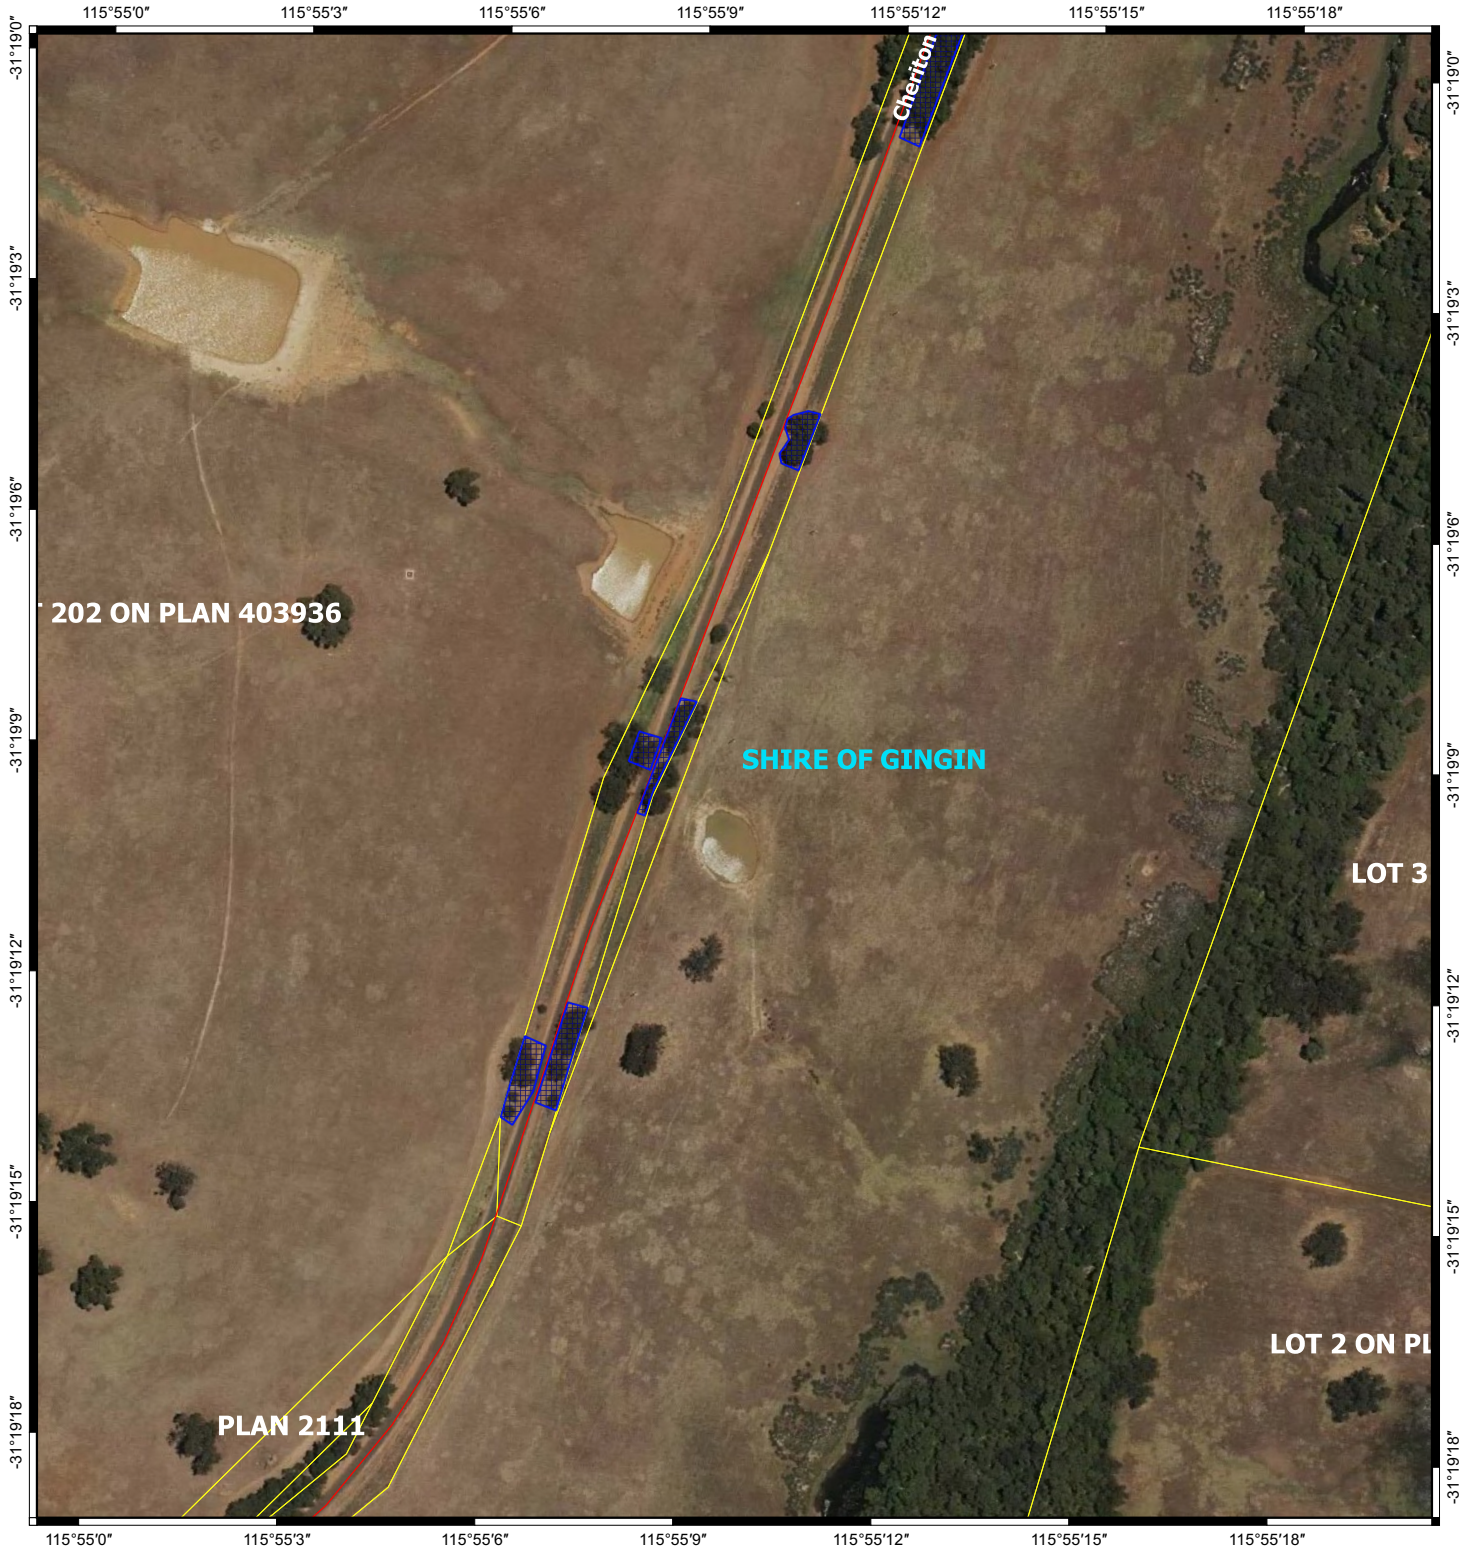

CPS 8551/1 - Map (c)

Legend

-  CPS areas applied to clear
-  Cadastre
-  Roads
-  Local Government Authorities
- Image

70 0 70 m

MGA 94
Geocentric Datum of Australia 1994

GOVERNMENT OF
WESTERN AUSTRALIA