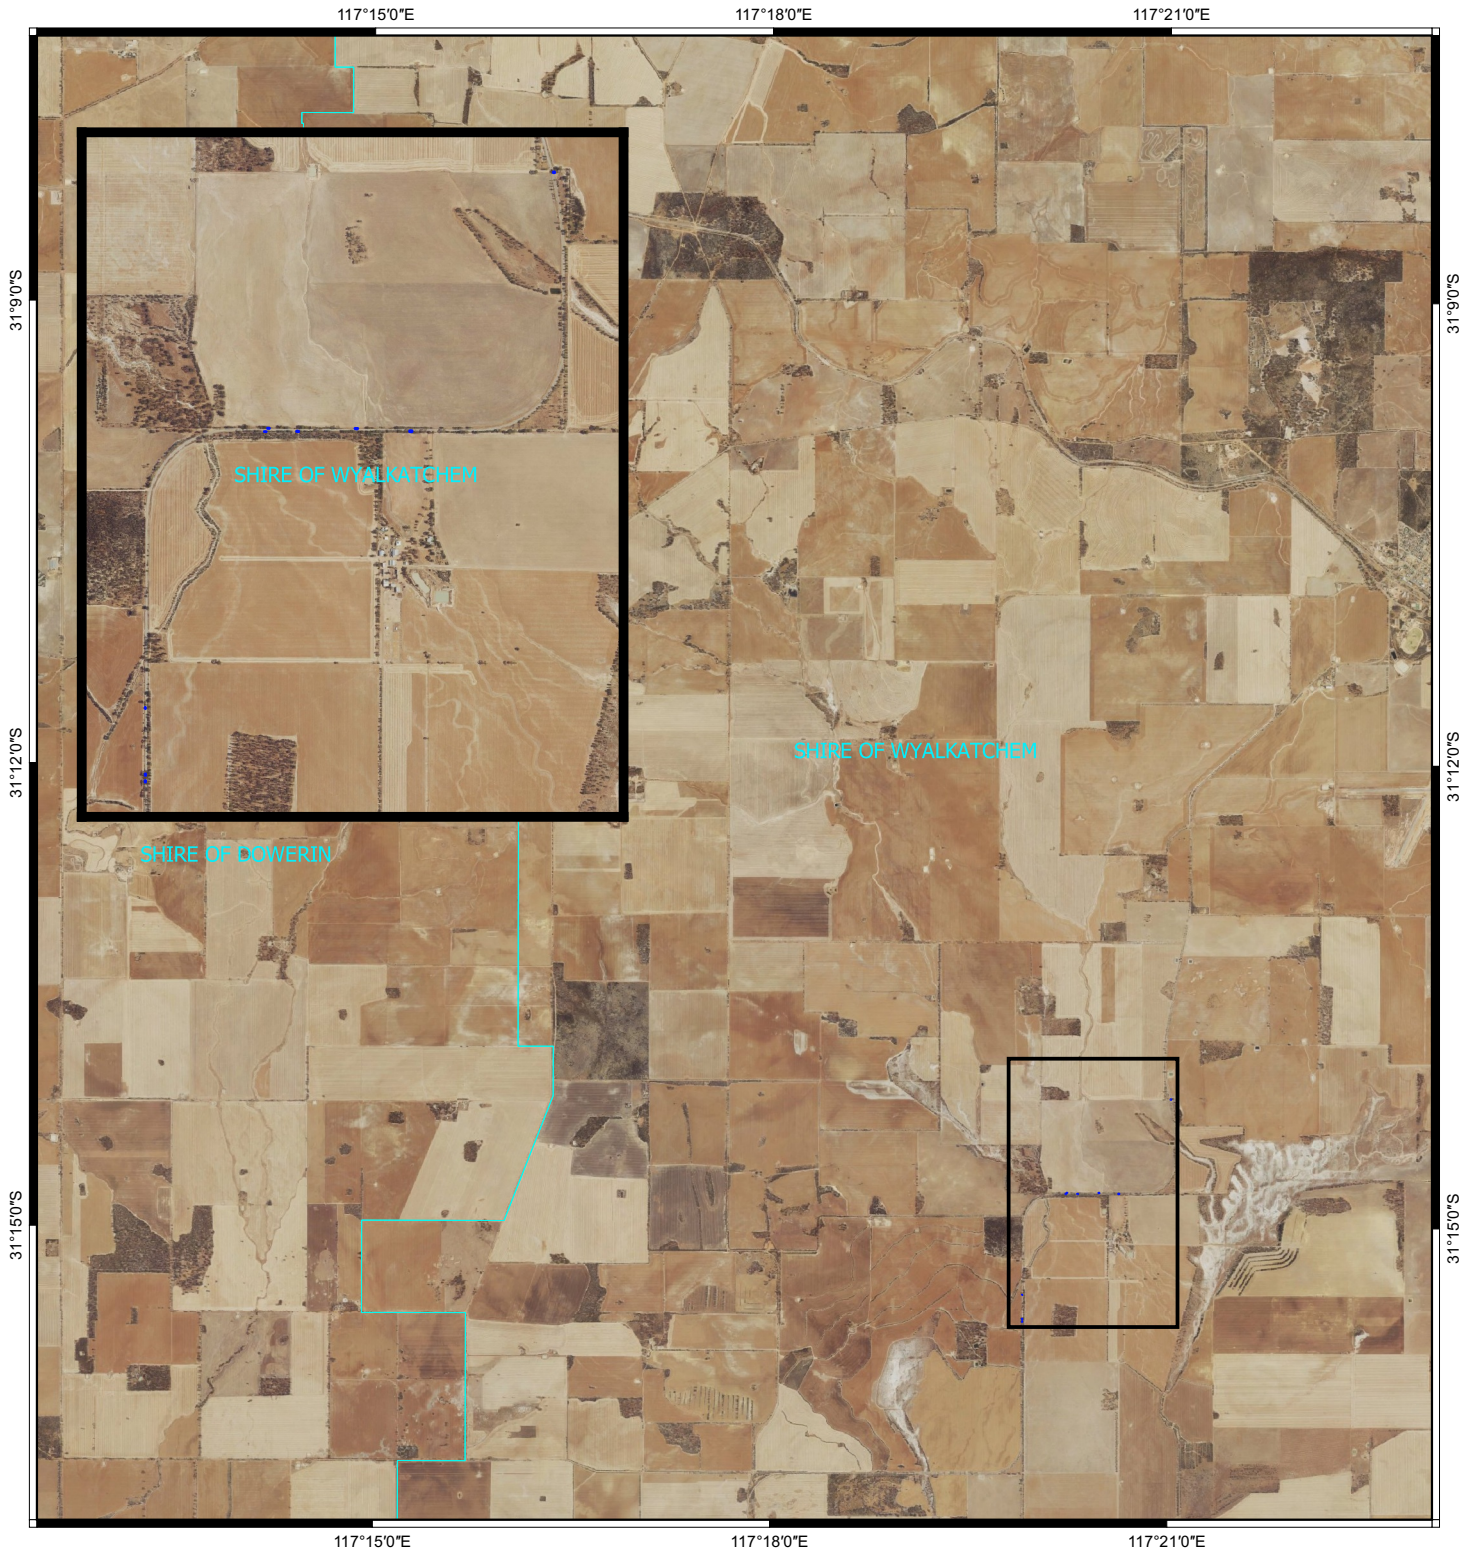

CPS 8560/1 - Context map

Legend

-  CPS areas applied to clear
-  Local Government Authorities

Image

0 1 2 km

MGA 94
Geocentric Datum of Australia 1994

GOVERNMENT OF
WESTERN AUSTRALIA