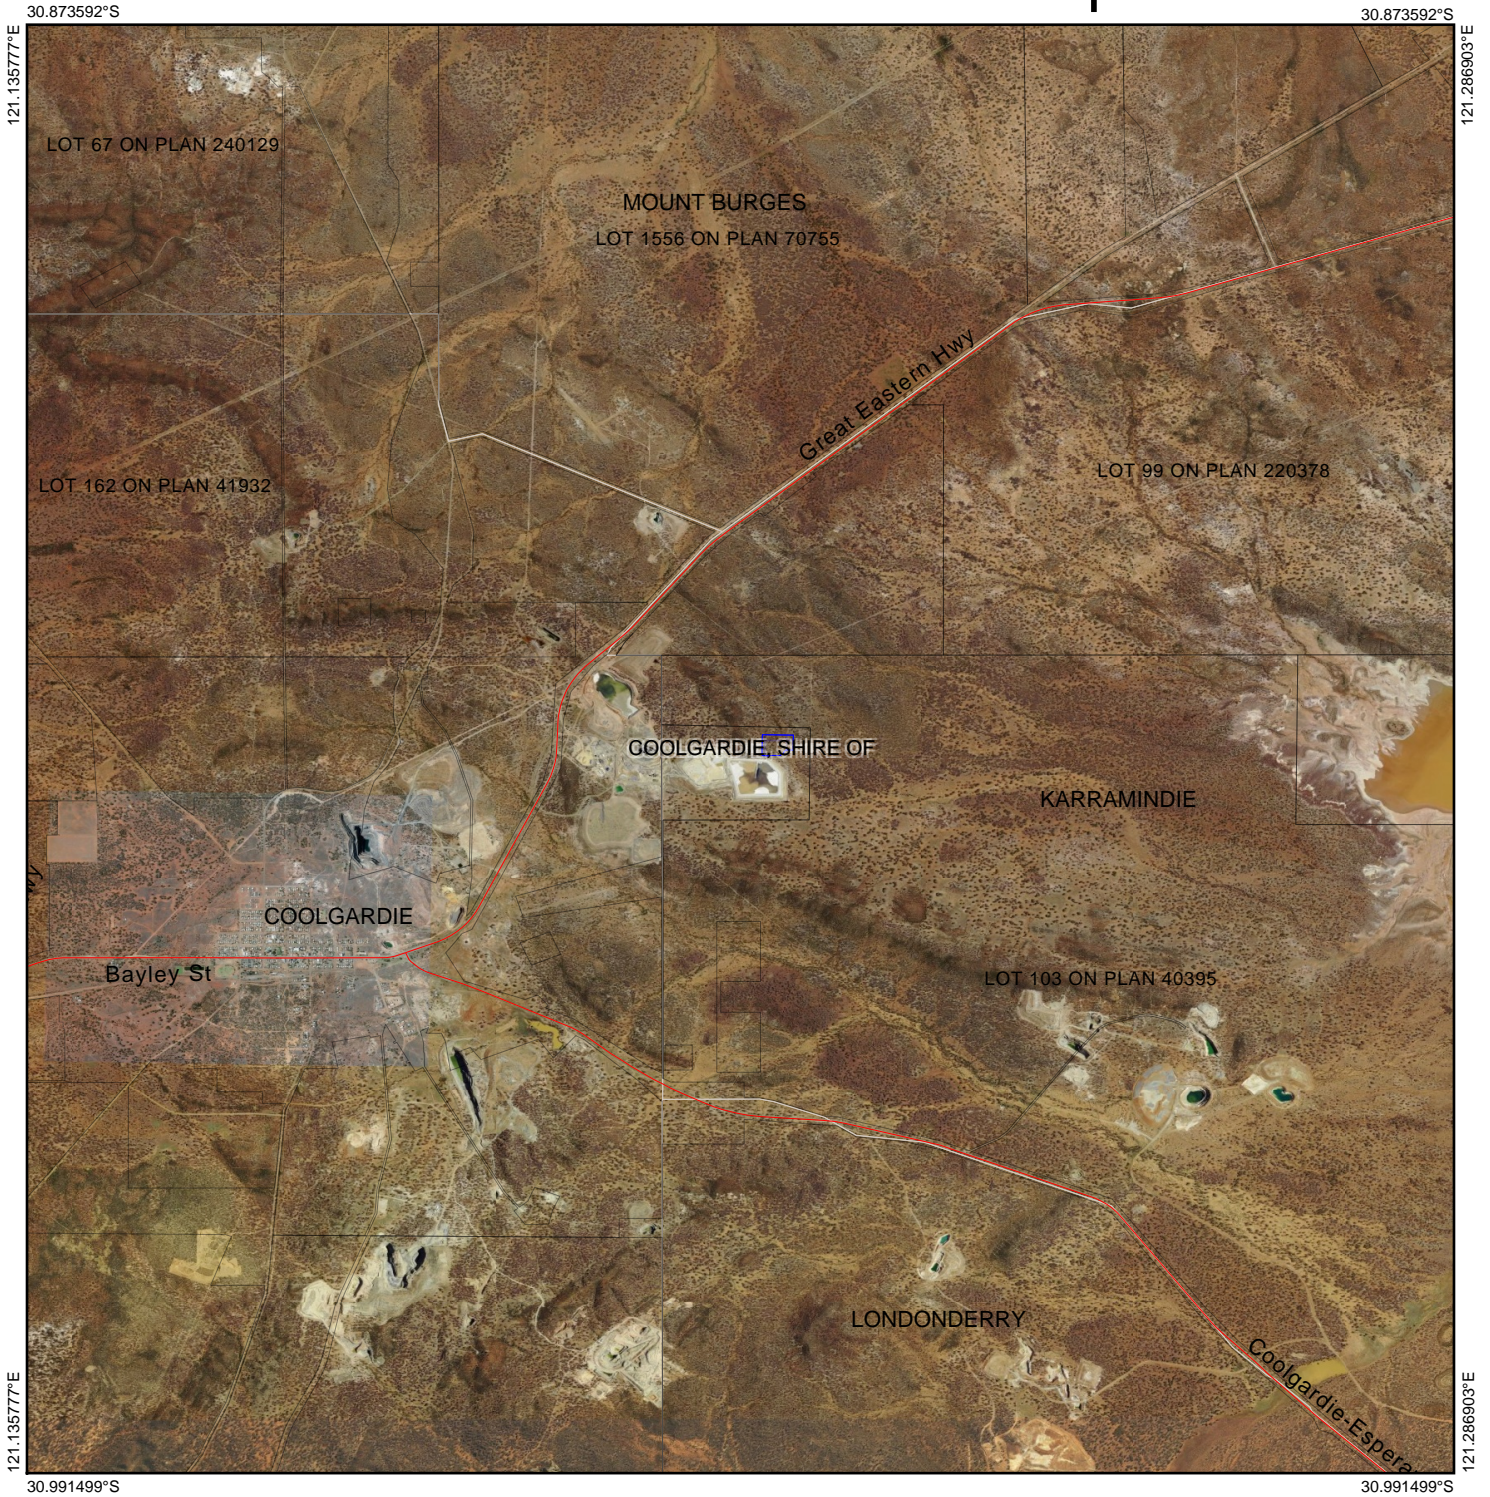

CPS 8574/1 - Context Map

Legend

-  Imagery
-  Clearing Instruments Proposals
-  Roads
-  Localities
-  Local Government Authority

(Approximate when reproduced at A4)

GDA 94 (Lat/Long)

Geocentric Datum of Australia 1994

..... Date

GOVERNMENT OF
WESTERN AUSTRALIA
WA Crown Copyright 2019