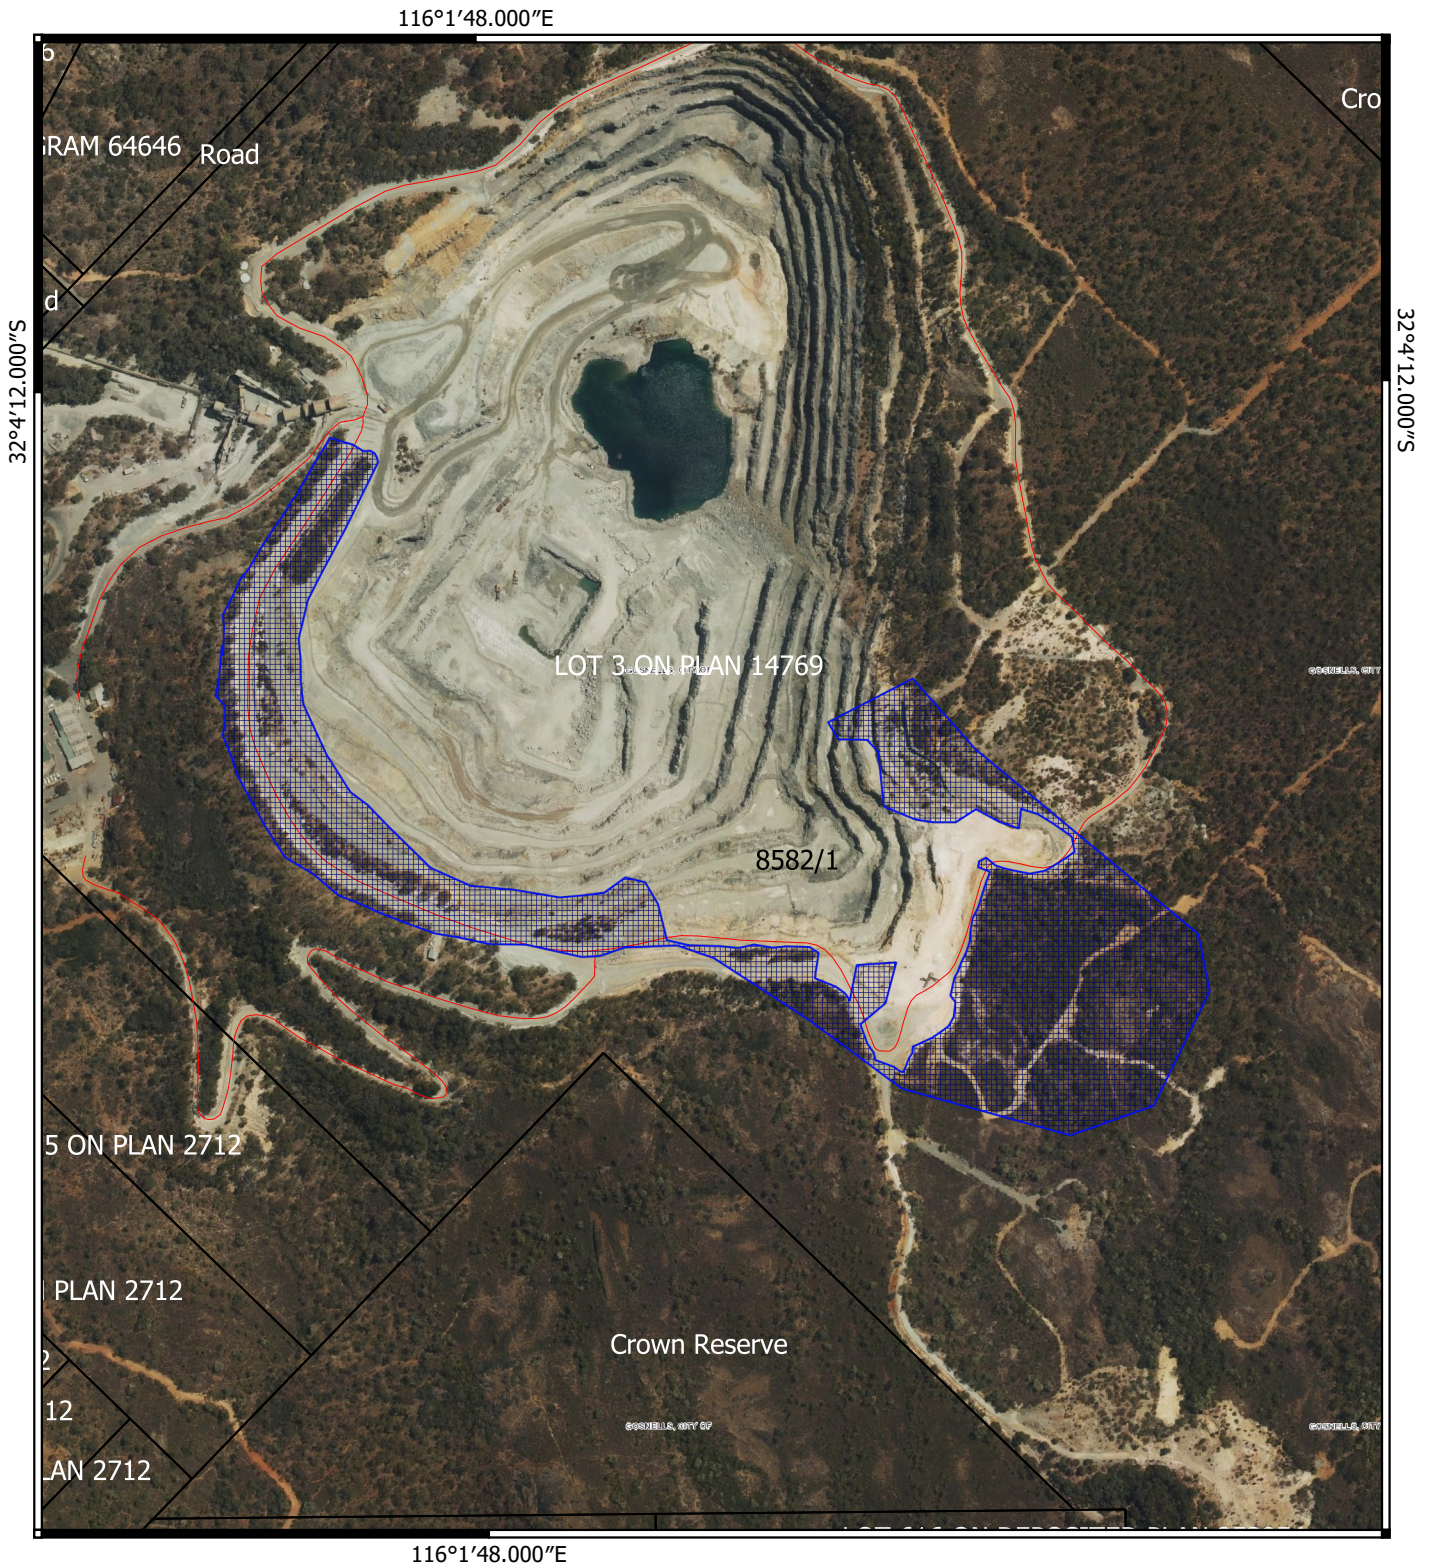

CPS 8582/1 - Map

Legend

CPS layers

 CPS areas applied to clear

base layers

 Road Centrelines

 Cadastre - LGATE 218

Local Government Authority (LGA) Boundaries (LGATE-233)

0 100 200 300 m

MGA 94
Geocentric Datum of Australia 1994

GOVERNMENT OF
WESTERN AUSTRALIA