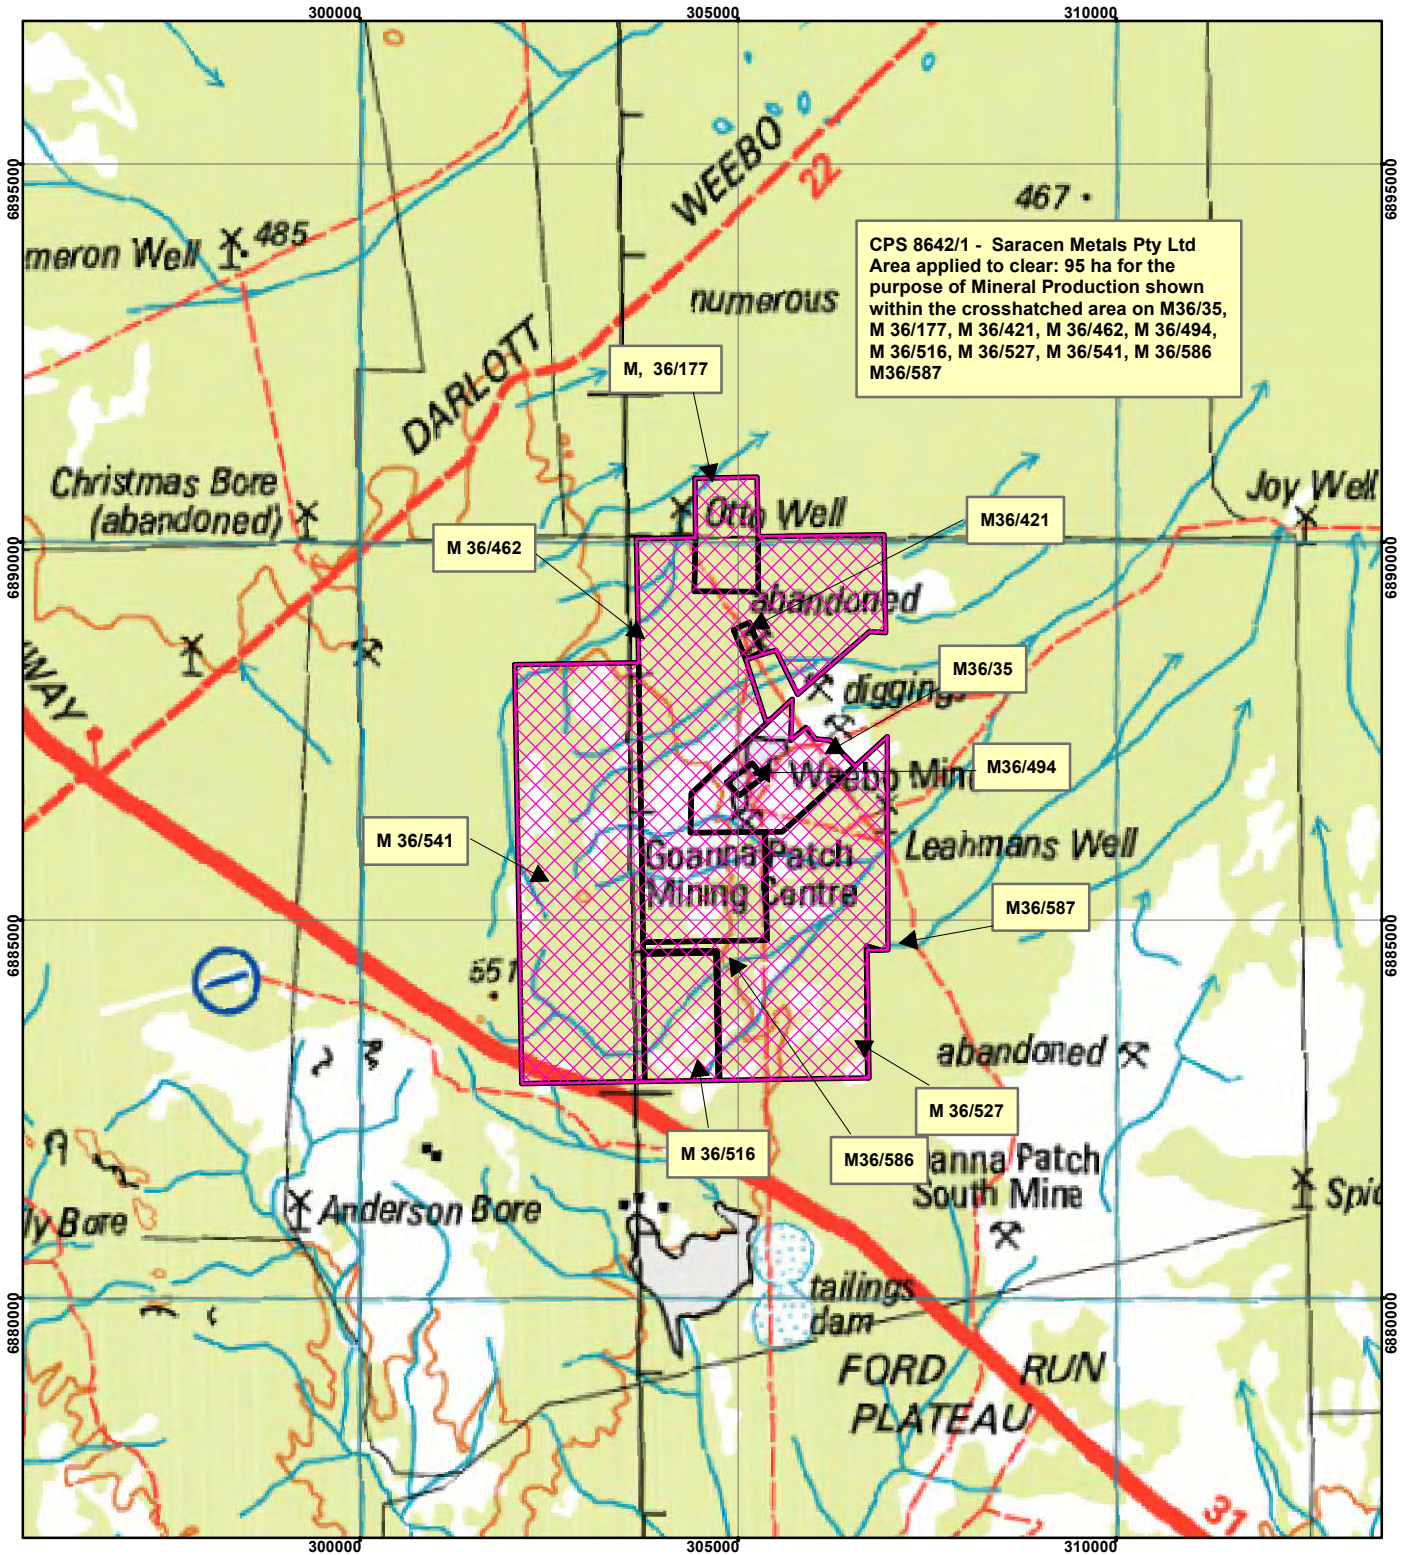

CPS 8642/1 - Saracen Metals Pty Ltd

Legend

-  Clearing Instruments
-  Mining Tenements

Geocentric Datum Australia 1994

Note: the data in this map have not been projected. This may result in geometric distortion or measurement inaccuracies.

..... Date

Officer with delegated authority under Section 20 of the Environmental Protection Act 1986

Information derived from this map should be confirmed with the data custodian acknowledged by the agency acronym in the legend.