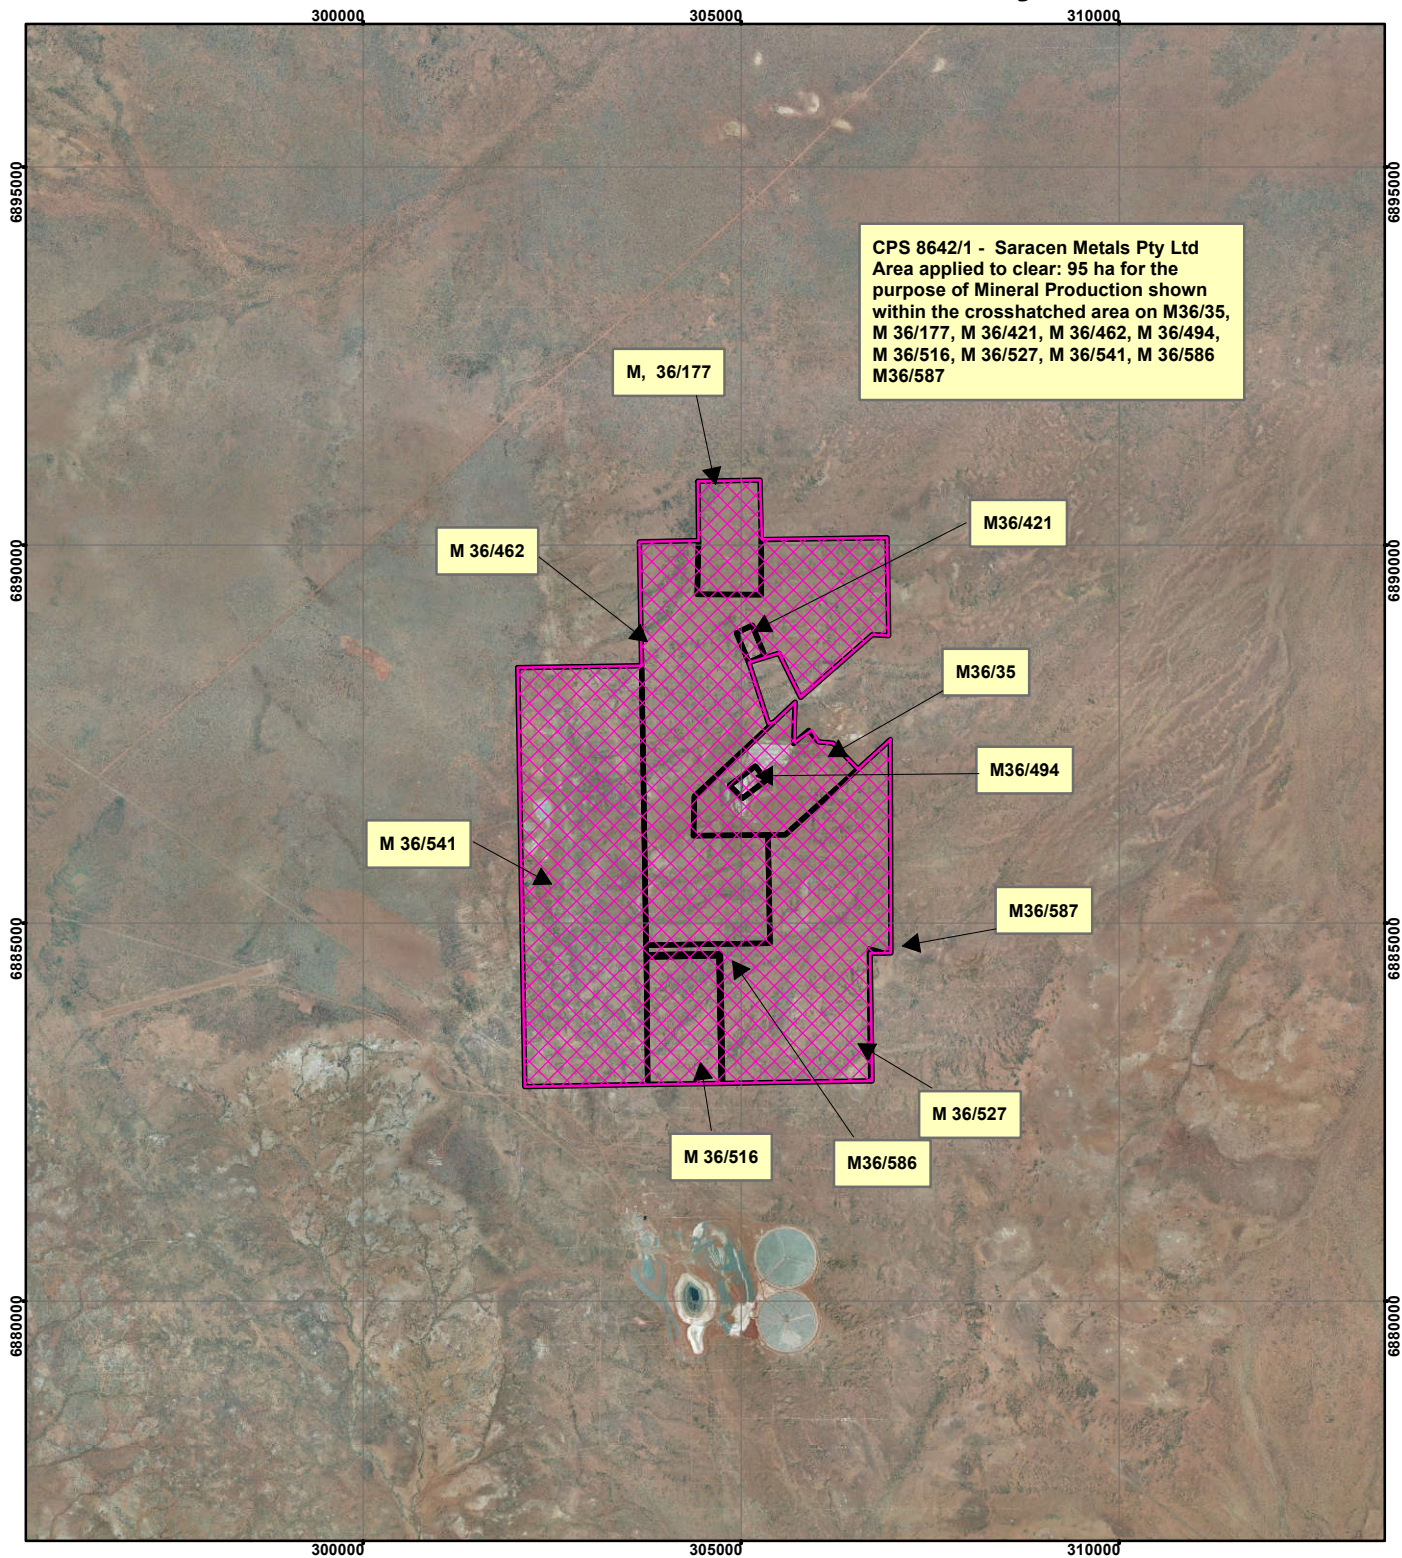

CPS 8642/1 - Saracen Metals Pty Ltd

Legend

- Clearing Instruments
- Mining Tenements

Geocentric Datum Australia 1994

..... Date .....

Officer with delegated authority under Section 20 of the Environmental Protection Act 1986

Information derived from this map should be confirmed with the data custodian acknowledged by the agency acronym in the legend.