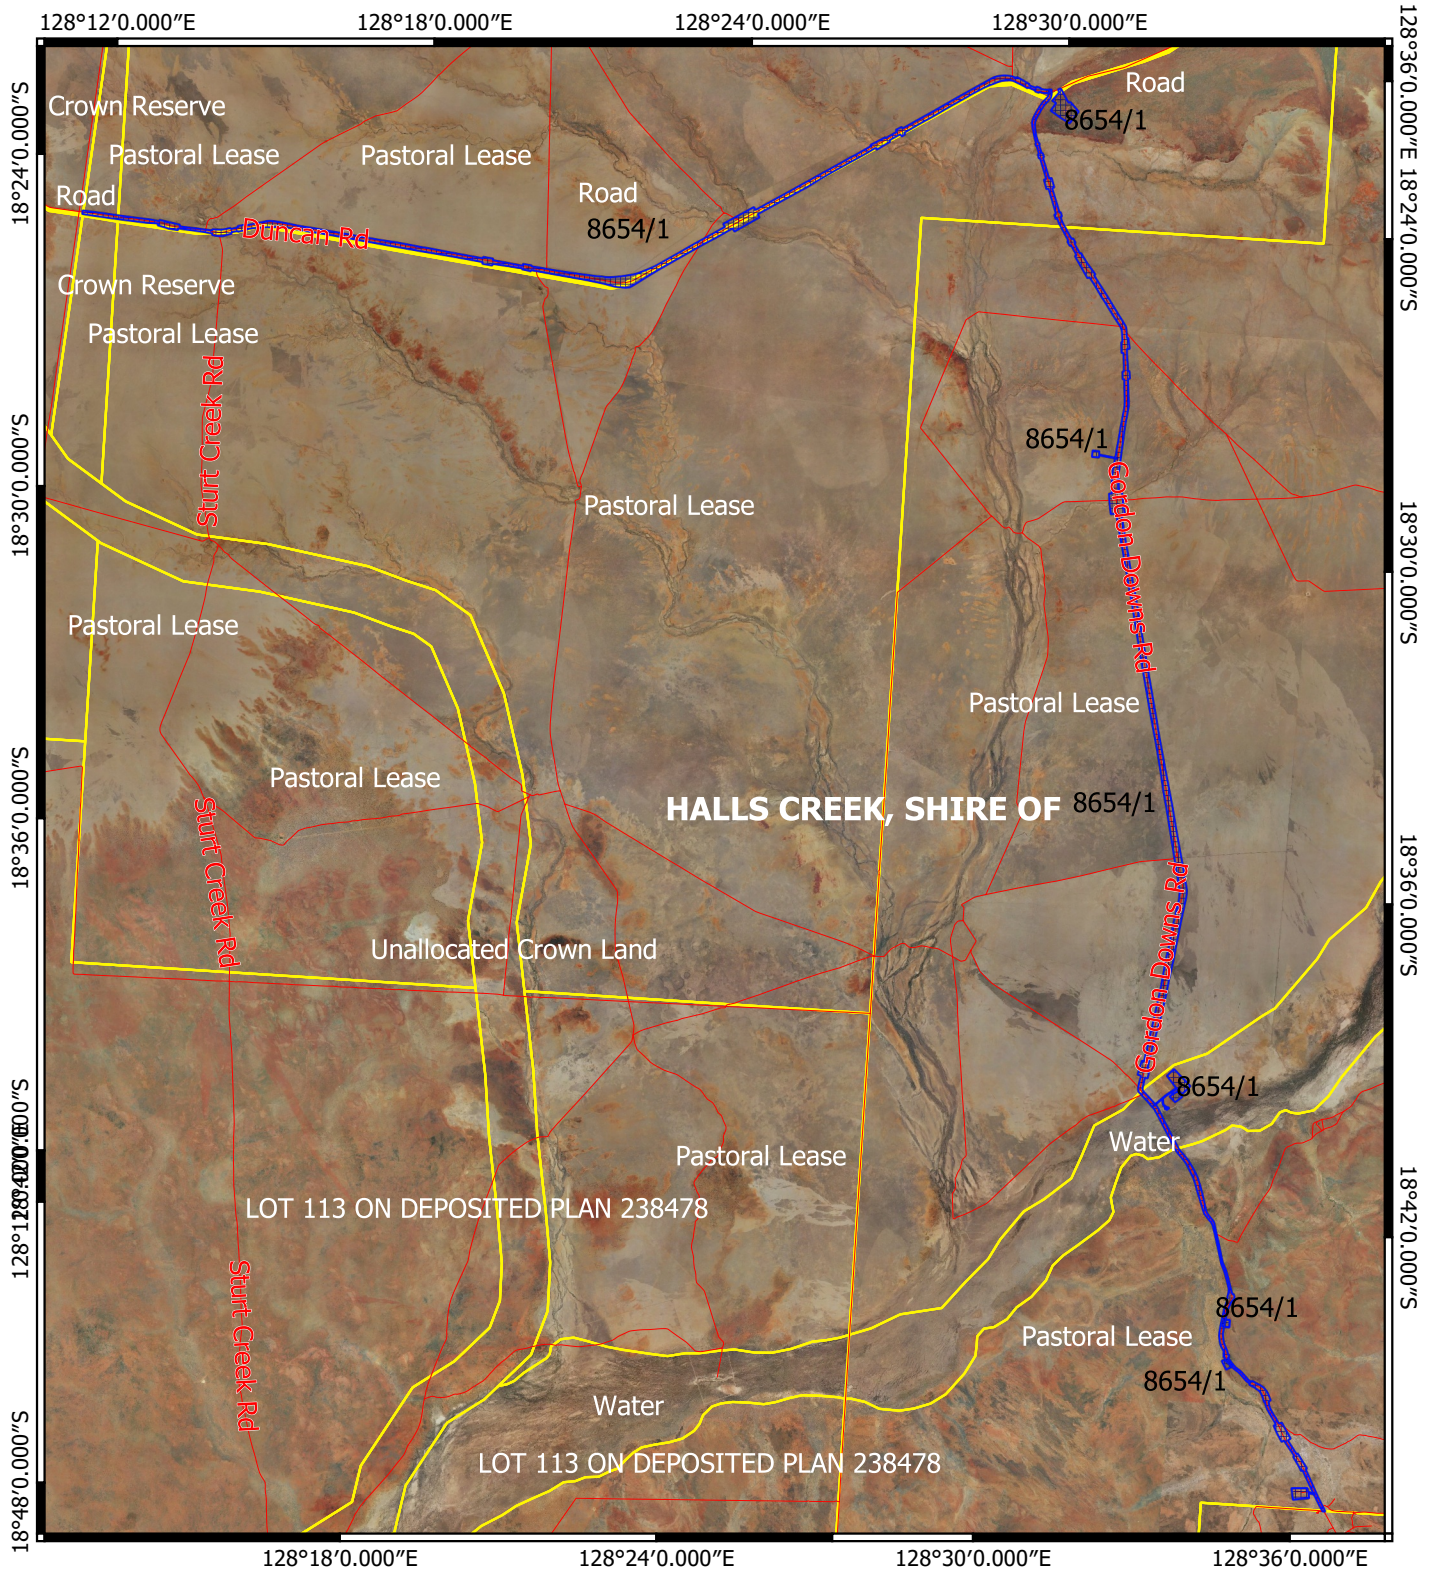

8654/1 - Context Map

Legend

CPS layers

 CPS areas applied to clear

base layers

 Road Centrelines

 Land Tenure LGATE - 226

Local Government Authorities

Image

MGA 94
Geocentric Datum of Australia 1994

GOVERNMENT OF
WESTERN AUSTRALIA