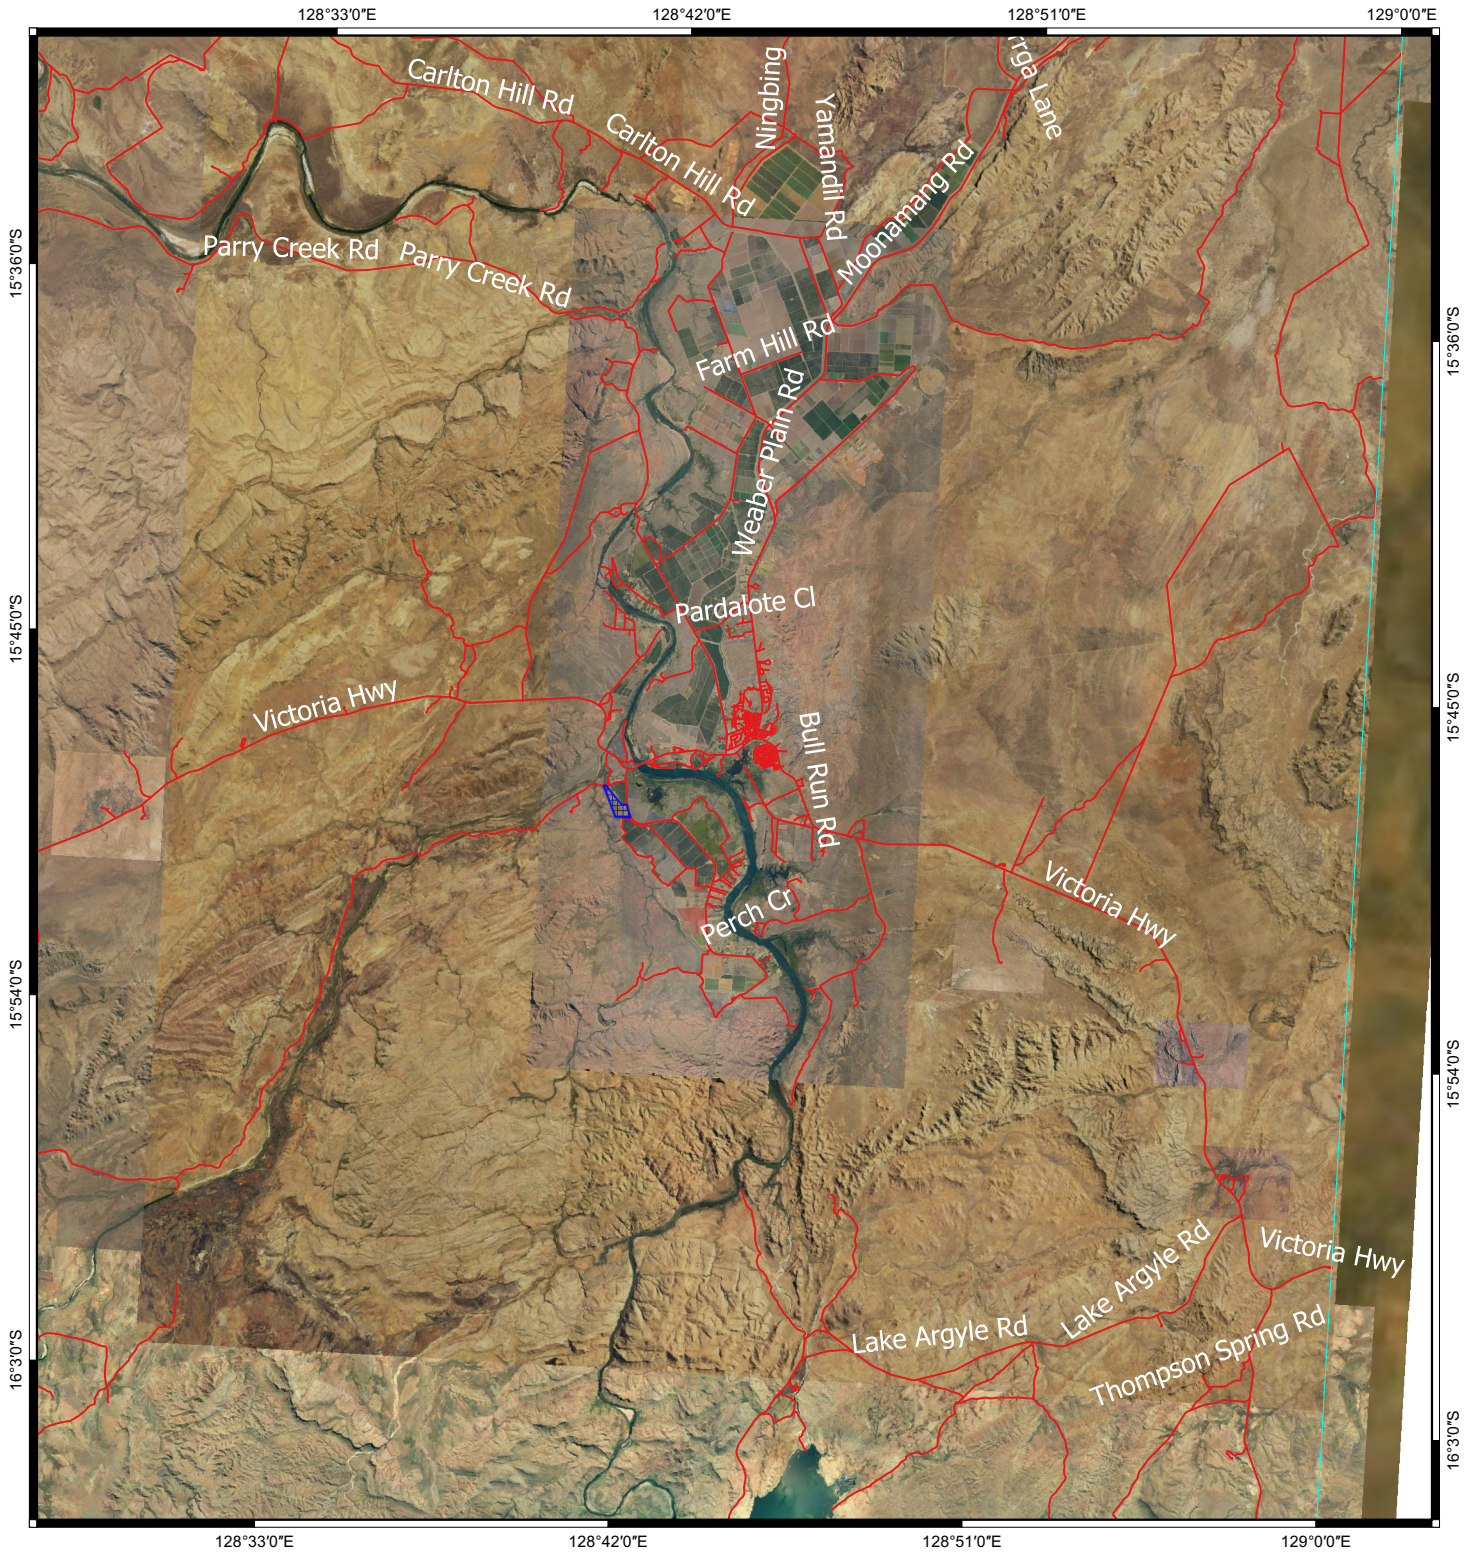

CPS 8670/1 - Context Map

Legend

-  CPS areas applied to clear
-  Local Government Authorities

Cadastrate

-  Roads

Image

0 5 10 km

MGA94
Geocentric Datum of Australia 1994

GOVERNMENT OF
WESTERN AUSTRALIA