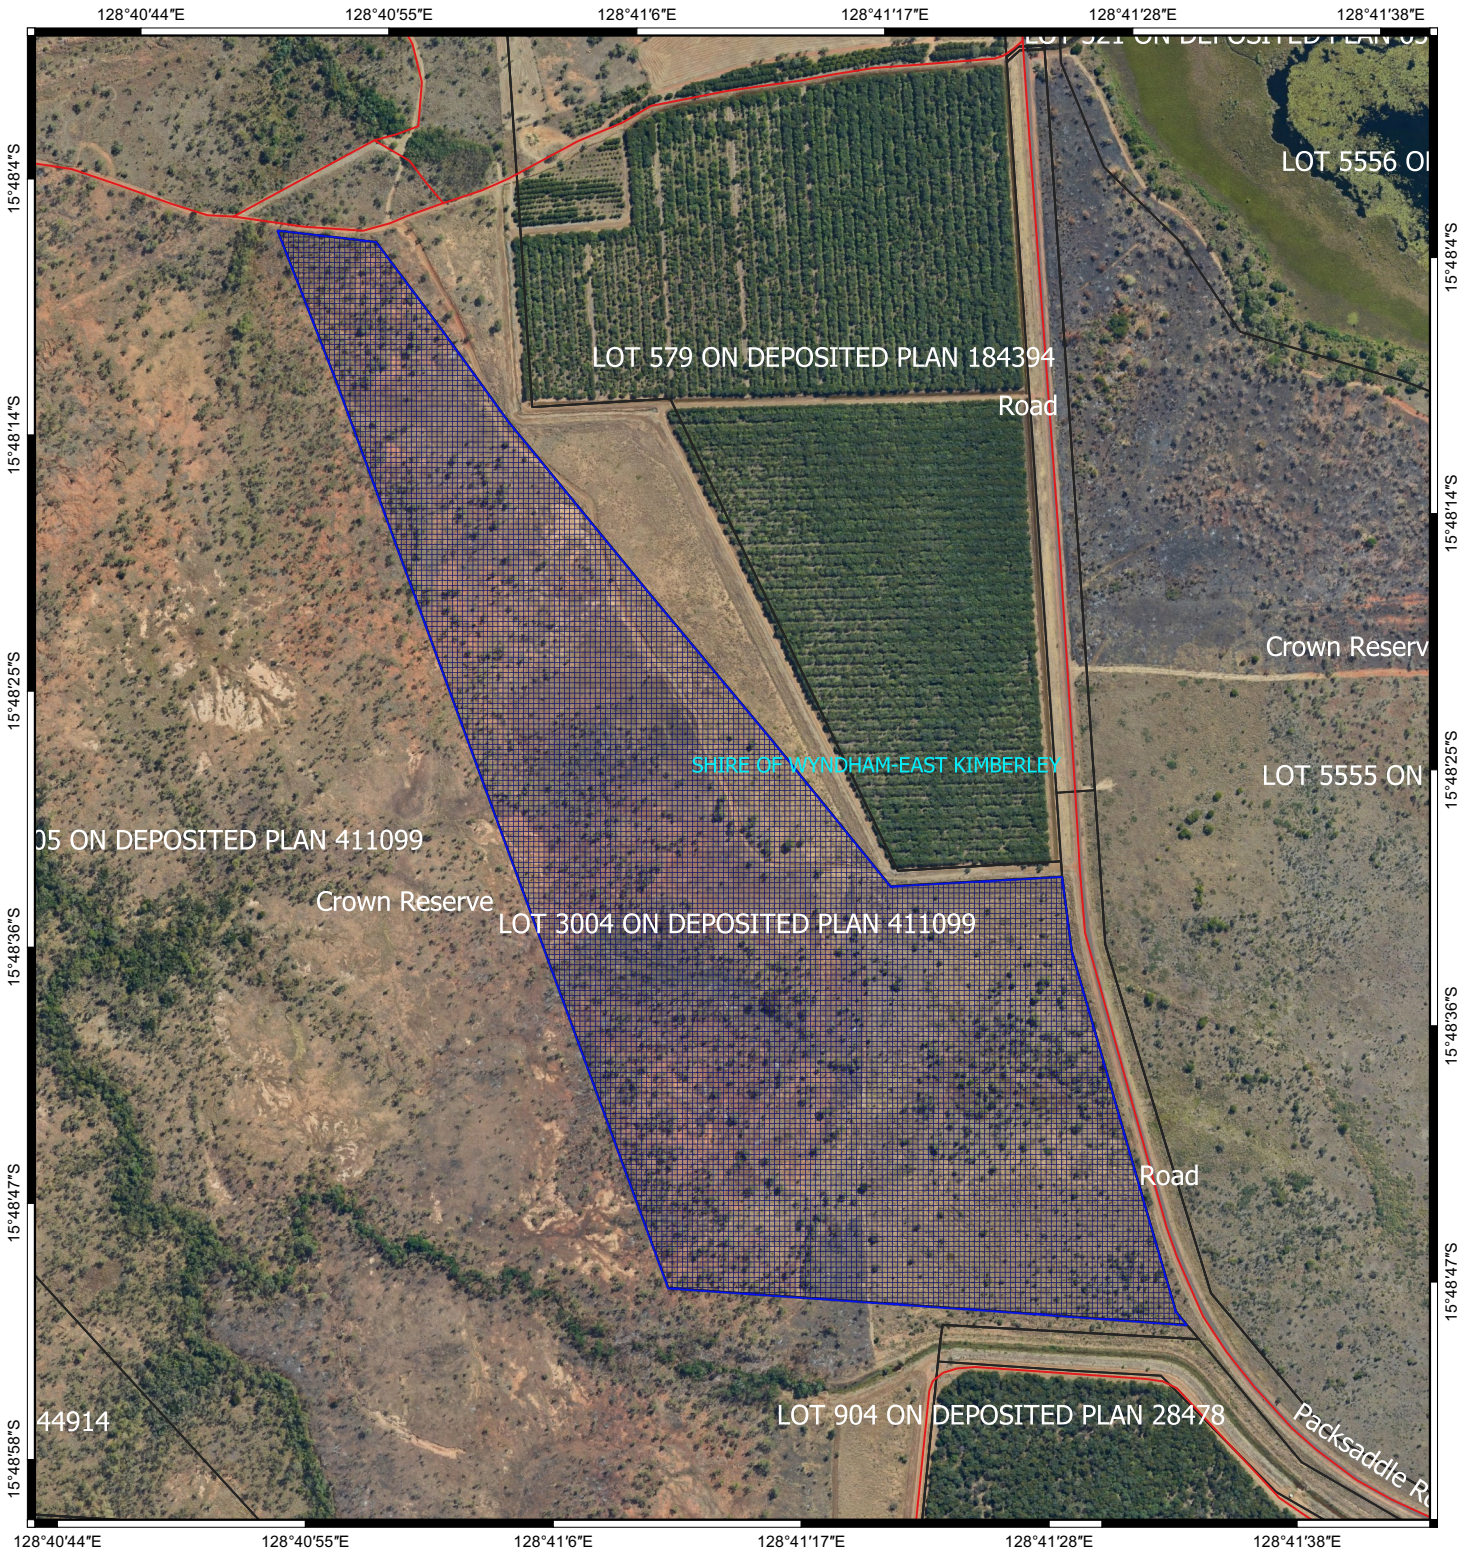

CPS 8670/1 - Map

Legend

-  CPS areas applied to clear
-  Local Government Authorities

Cadastre

-  Roads

Image

0 100 200 m

MGA 94
Geocentric Datum of Australia 1994