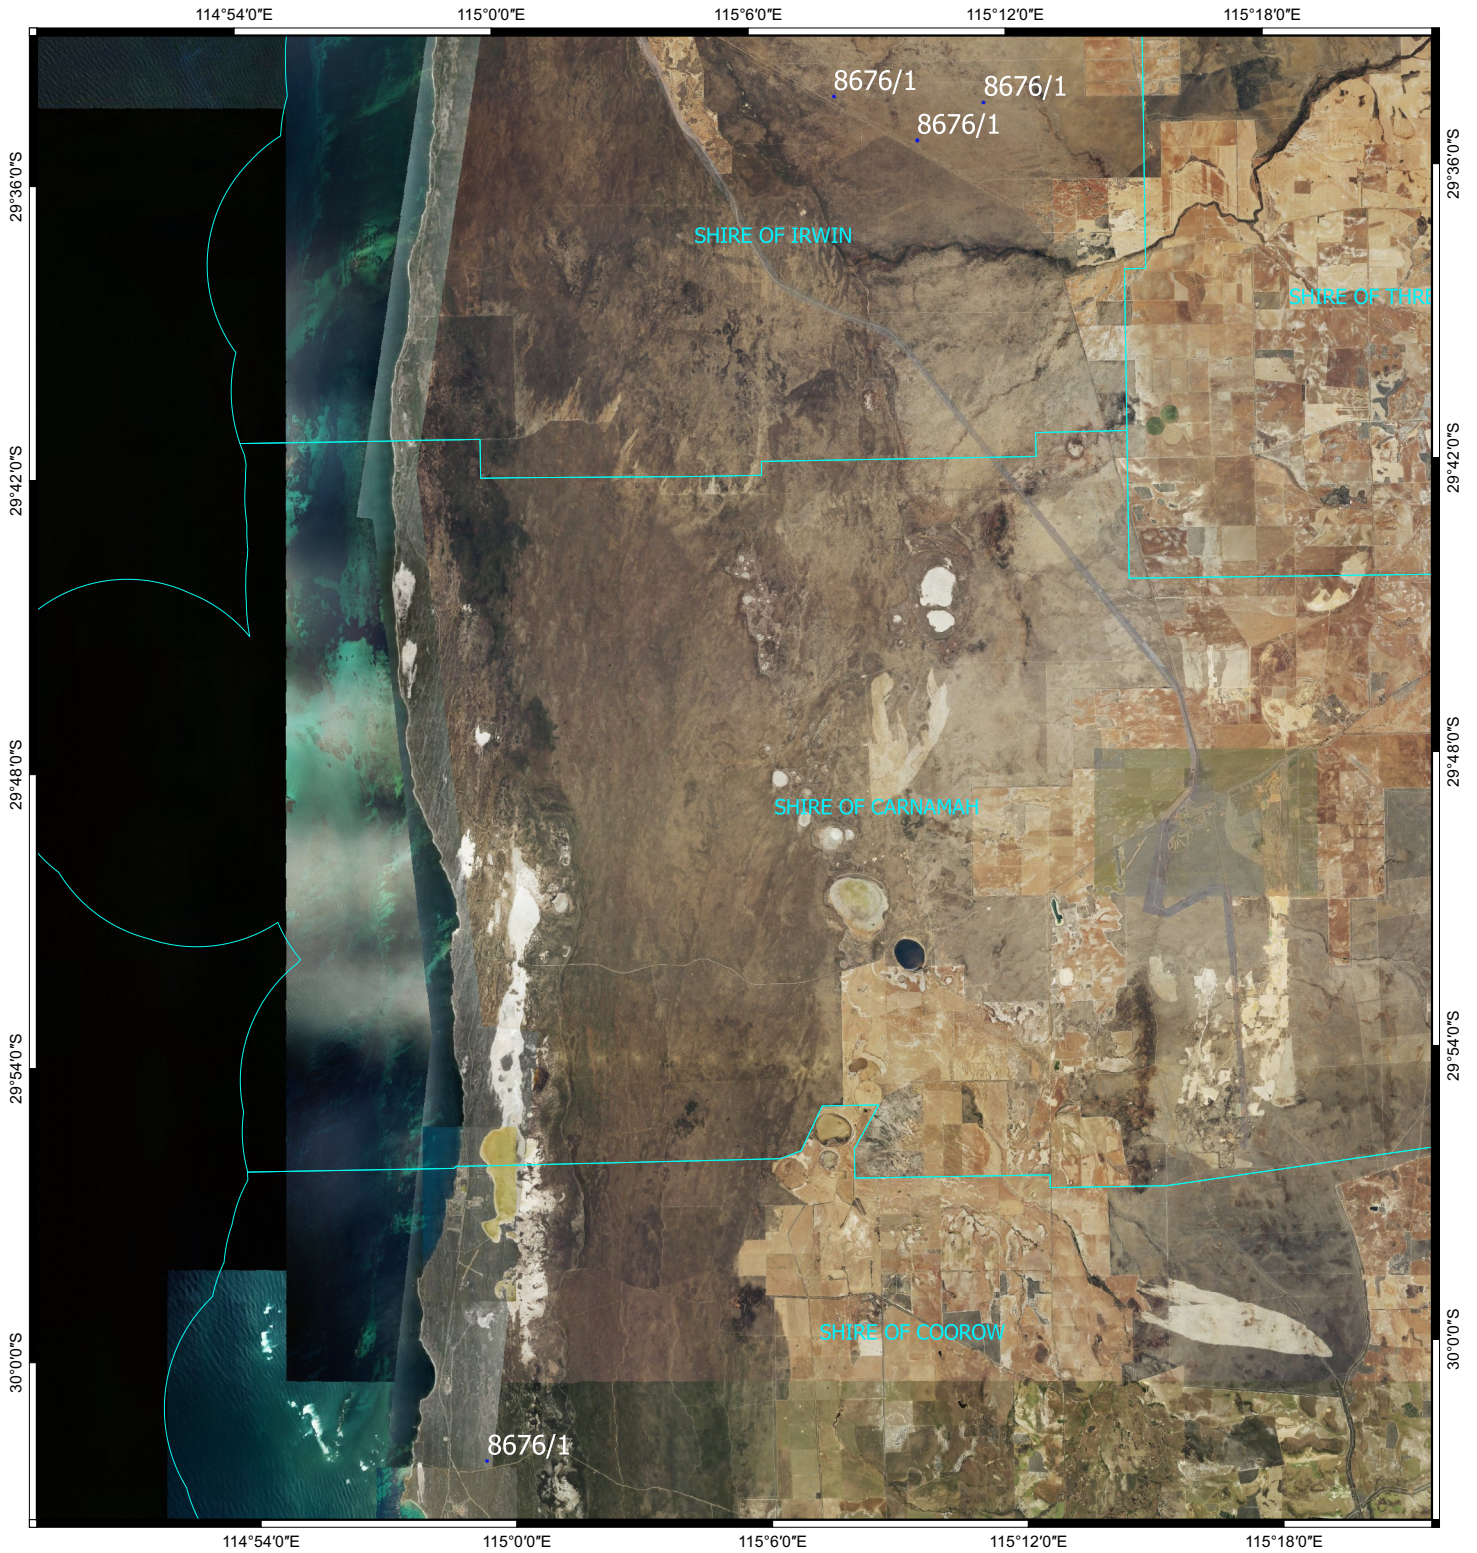

CPS 8676/1 - Context map

Legend

-  CPS areas applied to clear
-  Local Government Authorities

Image

0 5 10 km

MGA 94
Geocentric Datum of Australia 1994

GOVERNMENT OF
WESTERN AUSTRALIA