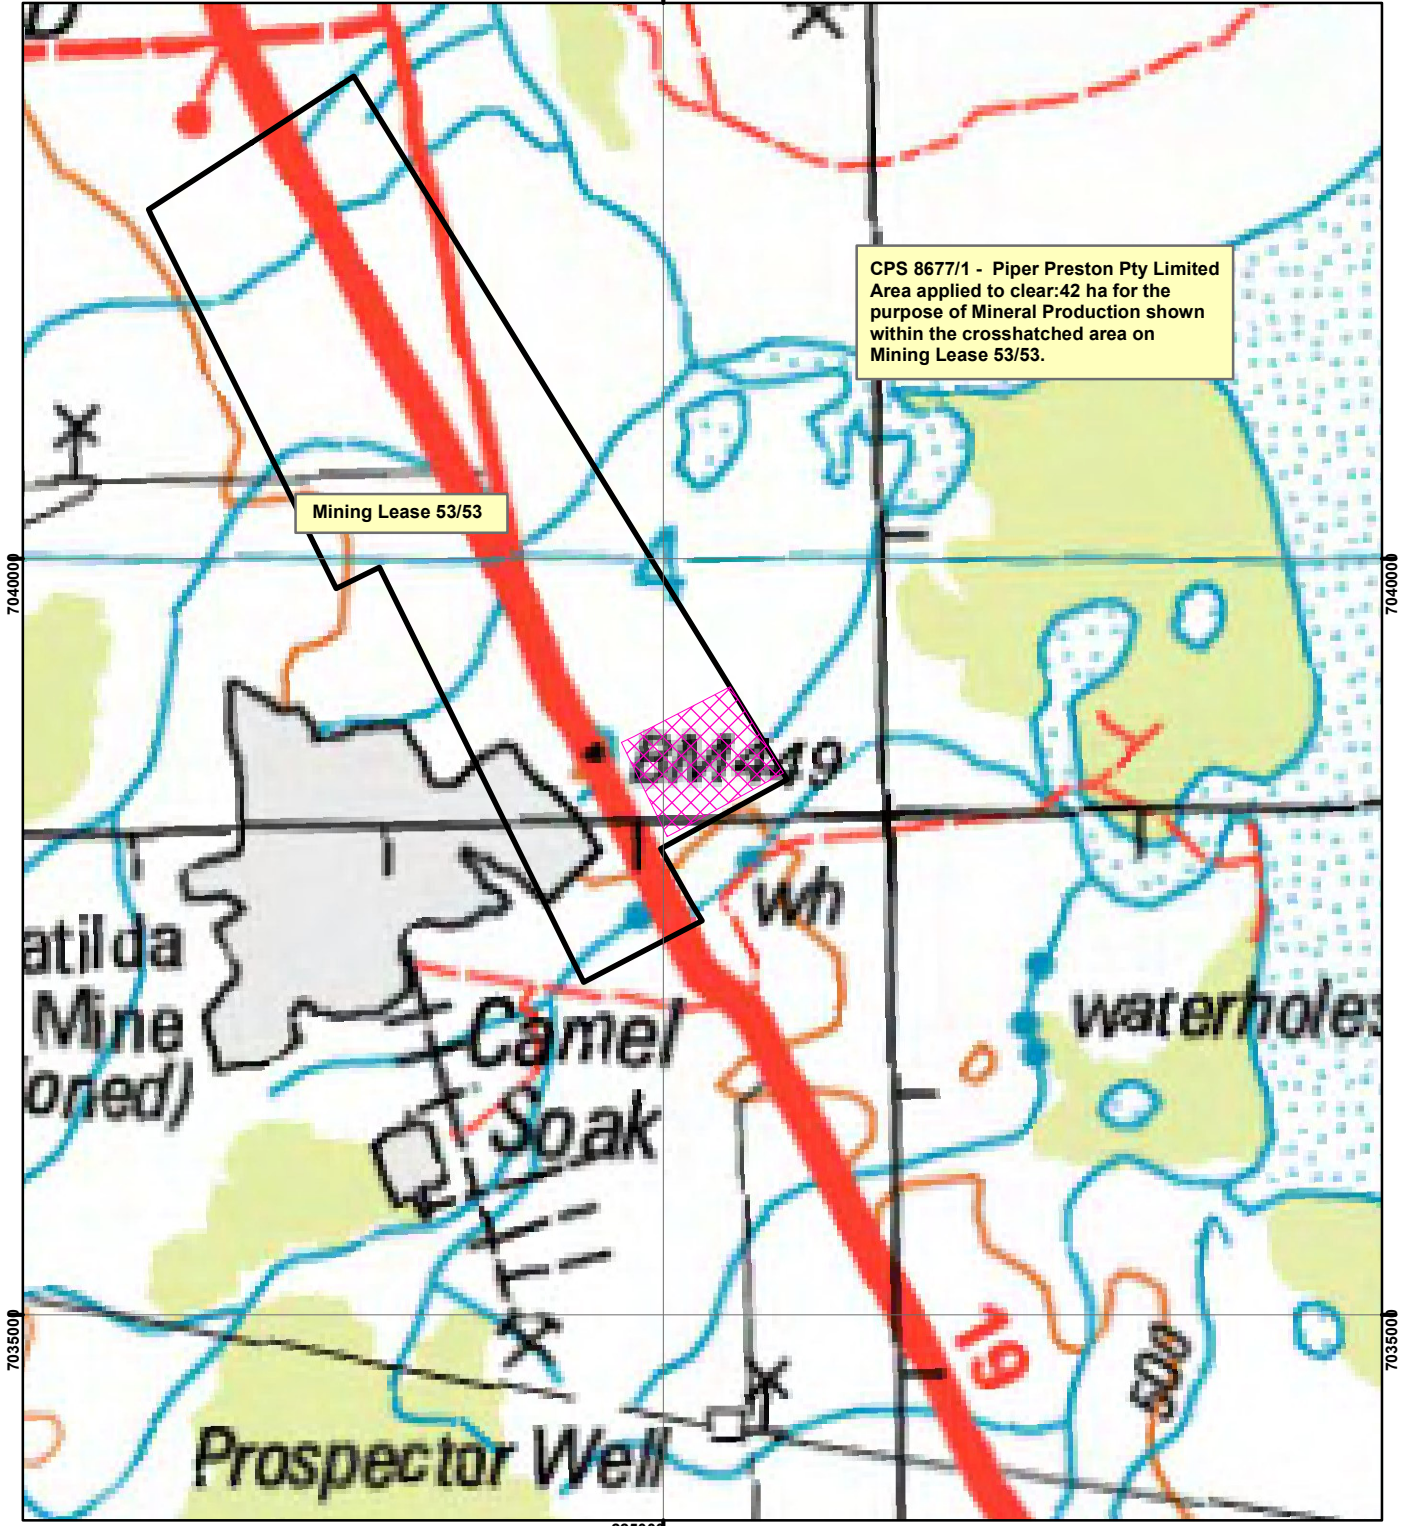

## Legend

-  Clearing Instruments
-  Mining Tenements

Geocentric Datum Australia 1994

*Note: the data in this map have not been projected. This may result in geometric distortion or measurement inaccuracies.*