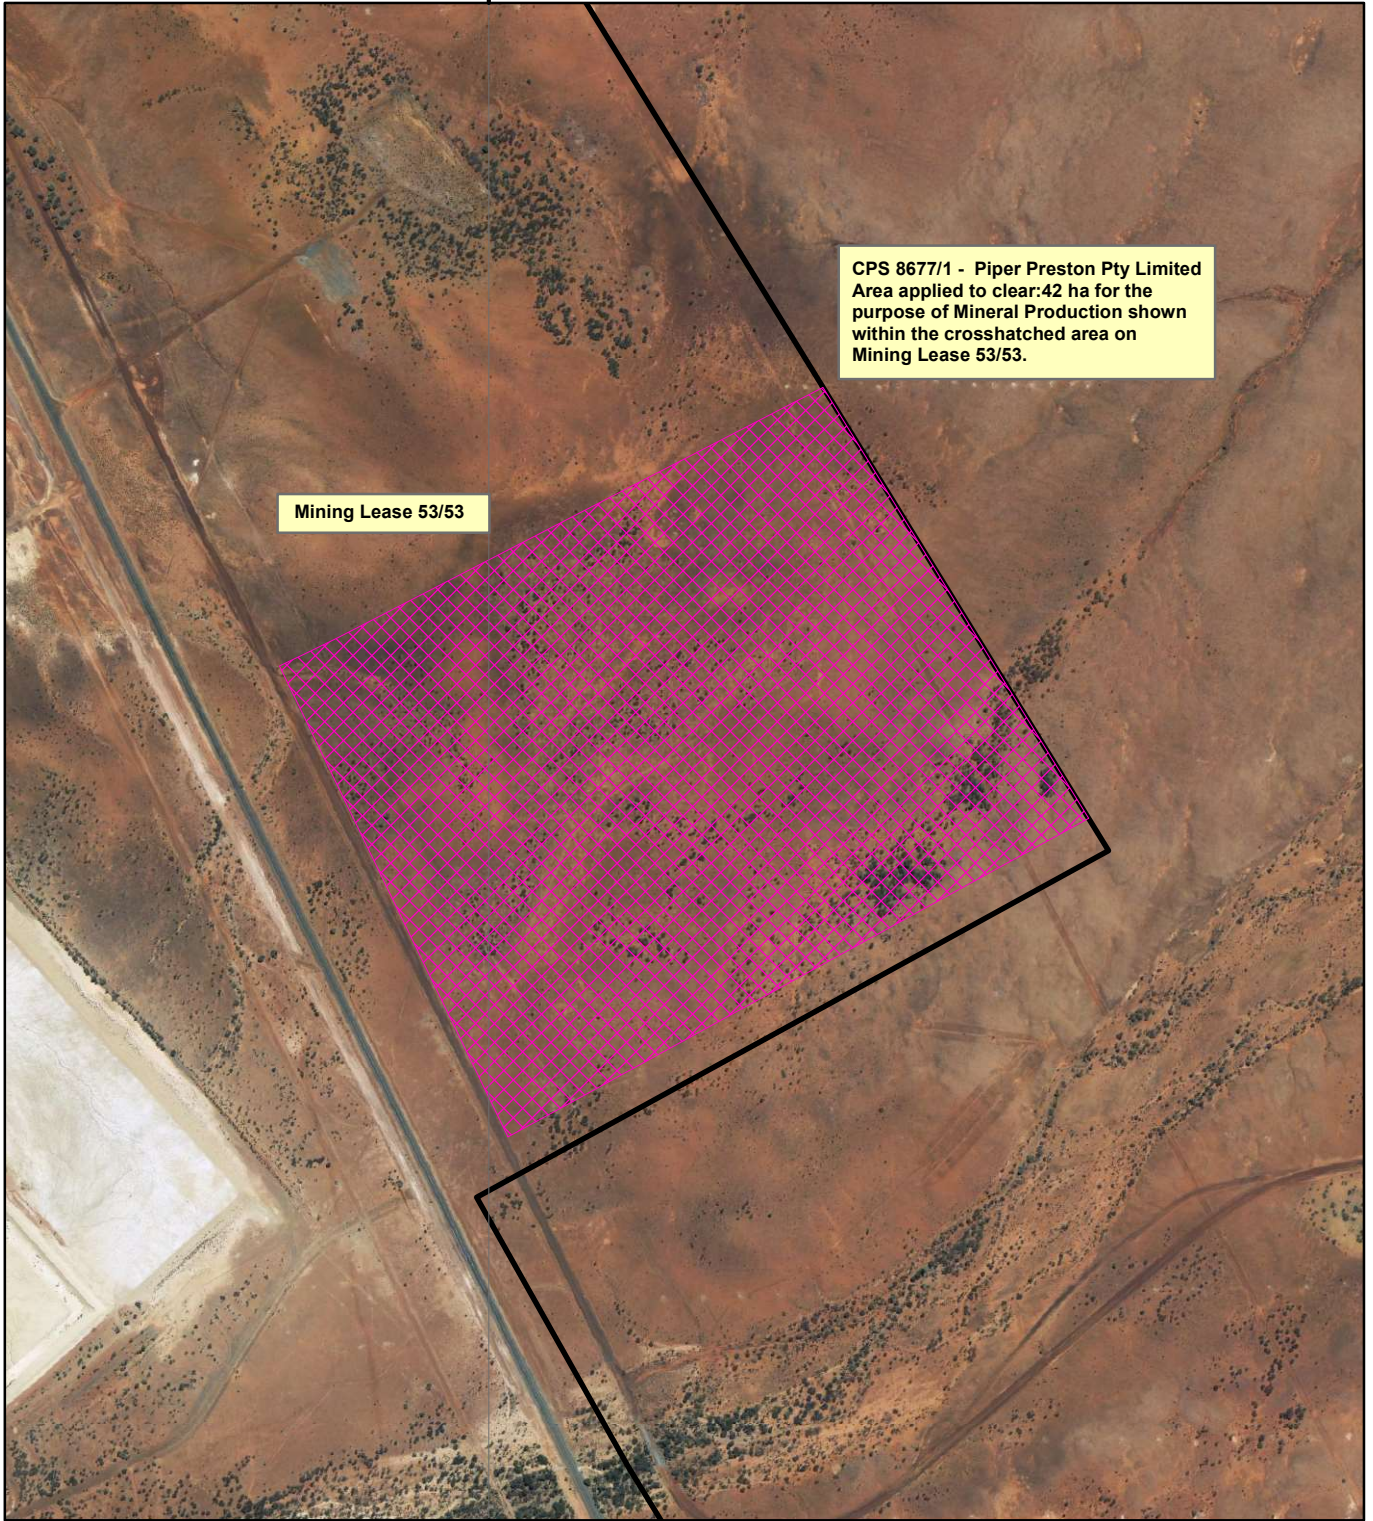

CPS 8677/1 - Piper Preston Pty Ltd

22500q

22500d

Legend

-  Clearing Instruments
-  Mining Tenements

Geocentric Datum Australia 1994

Note: the data in this map have not been projected. This may result in geometric distortion or measurement inaccuracies.

..... Date

Officer with delegated authority under Section 20 of the Environmental Protection Act 1986

Information derived from this map should be confirmed with the data custodian acknowledged by the agency acronym in the legend.