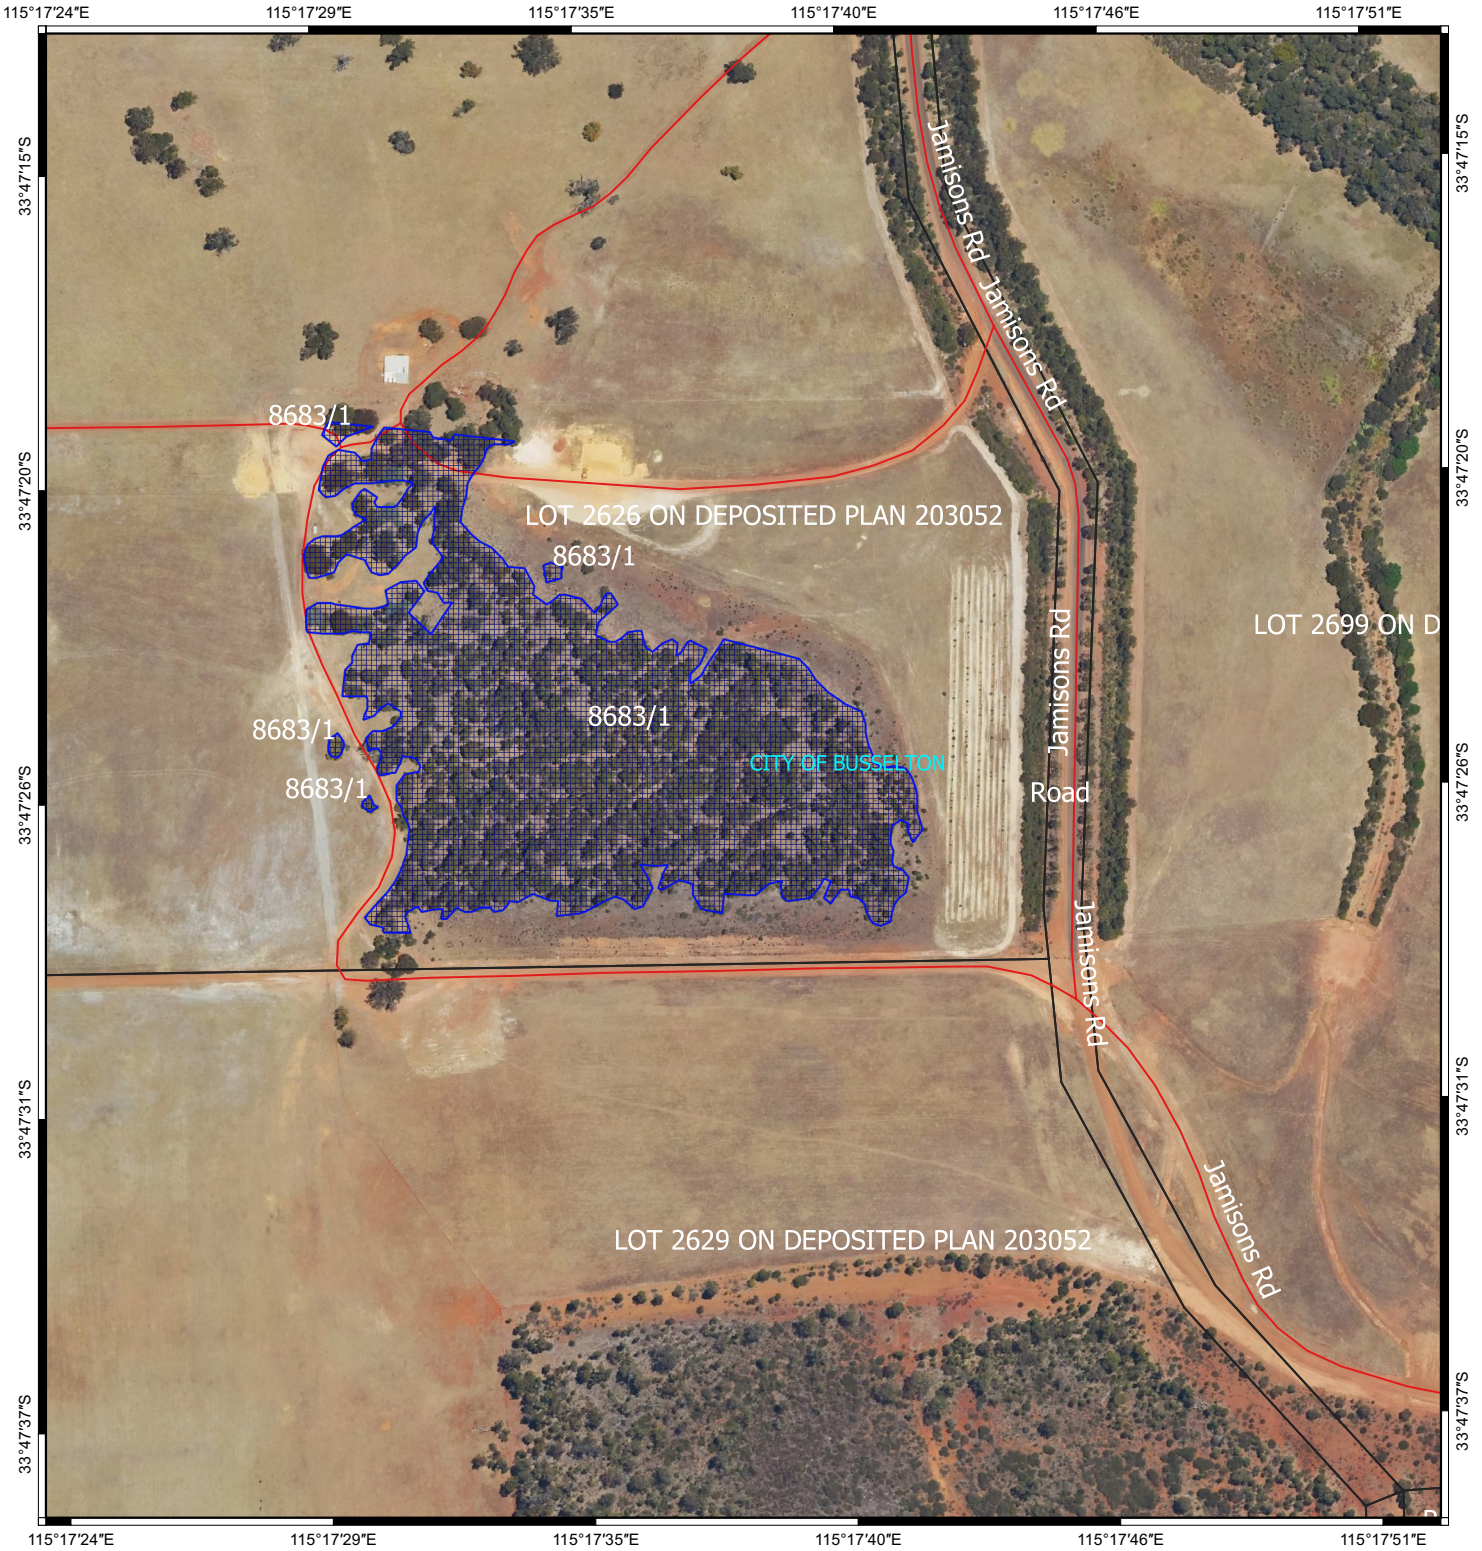

CPS 8683/1 - Map

Legend

-  CPS areas applied to clear
-  Local Government Authorities

- Cadastre
-  Roads
- Image

0 50 100 m

MGA 94
Geocentric Datum of Australia 1994

GOVERNMENT OF
WESTERN AUSTRALIA