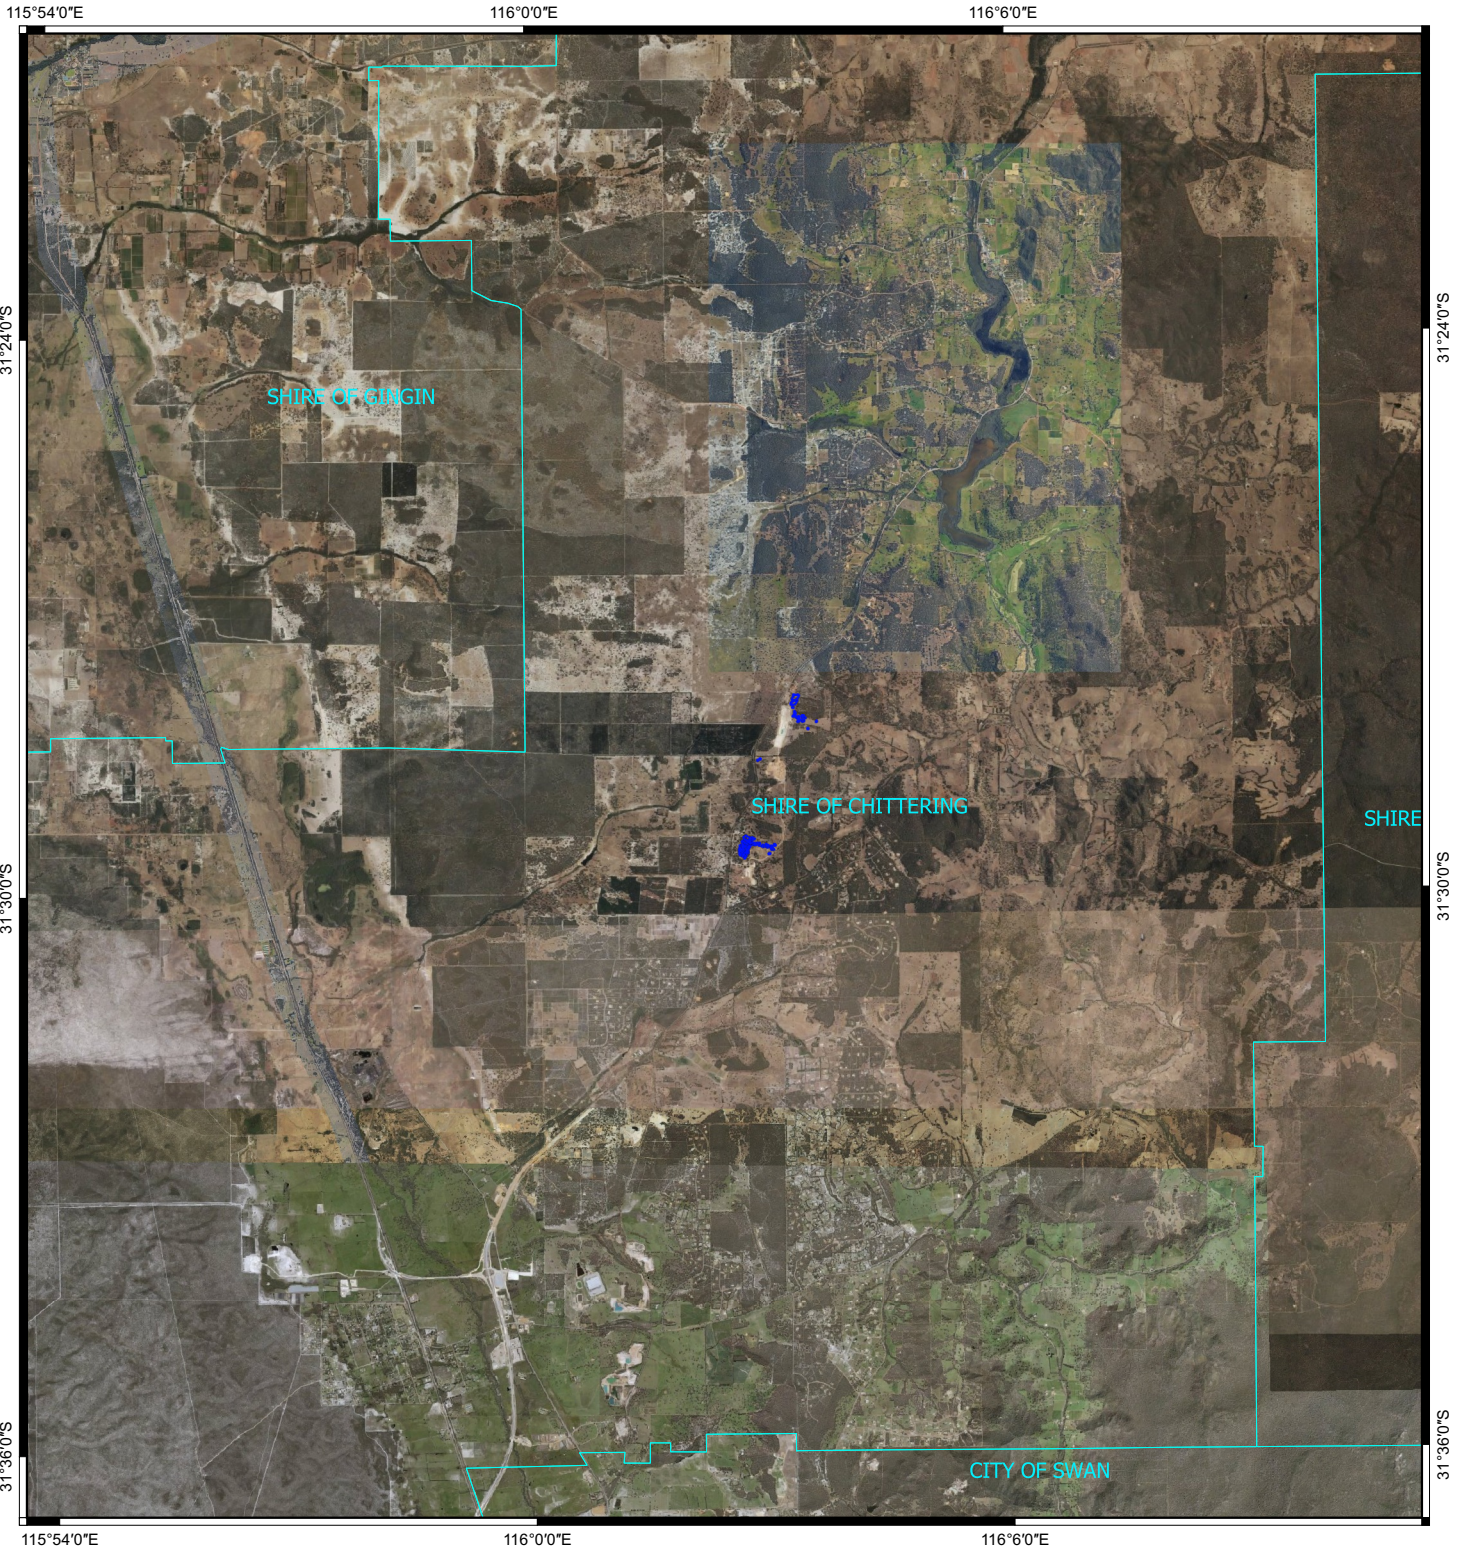

CPS 8701/1 - Context map

 CPS areas applied to clear

base layers

 Local Government Authorities

Image

0 2.5 5 km

MGA 94
Geocentric Datum of Australia 1994

GOVERNMENT OF
WESTERN AUSTRALIA