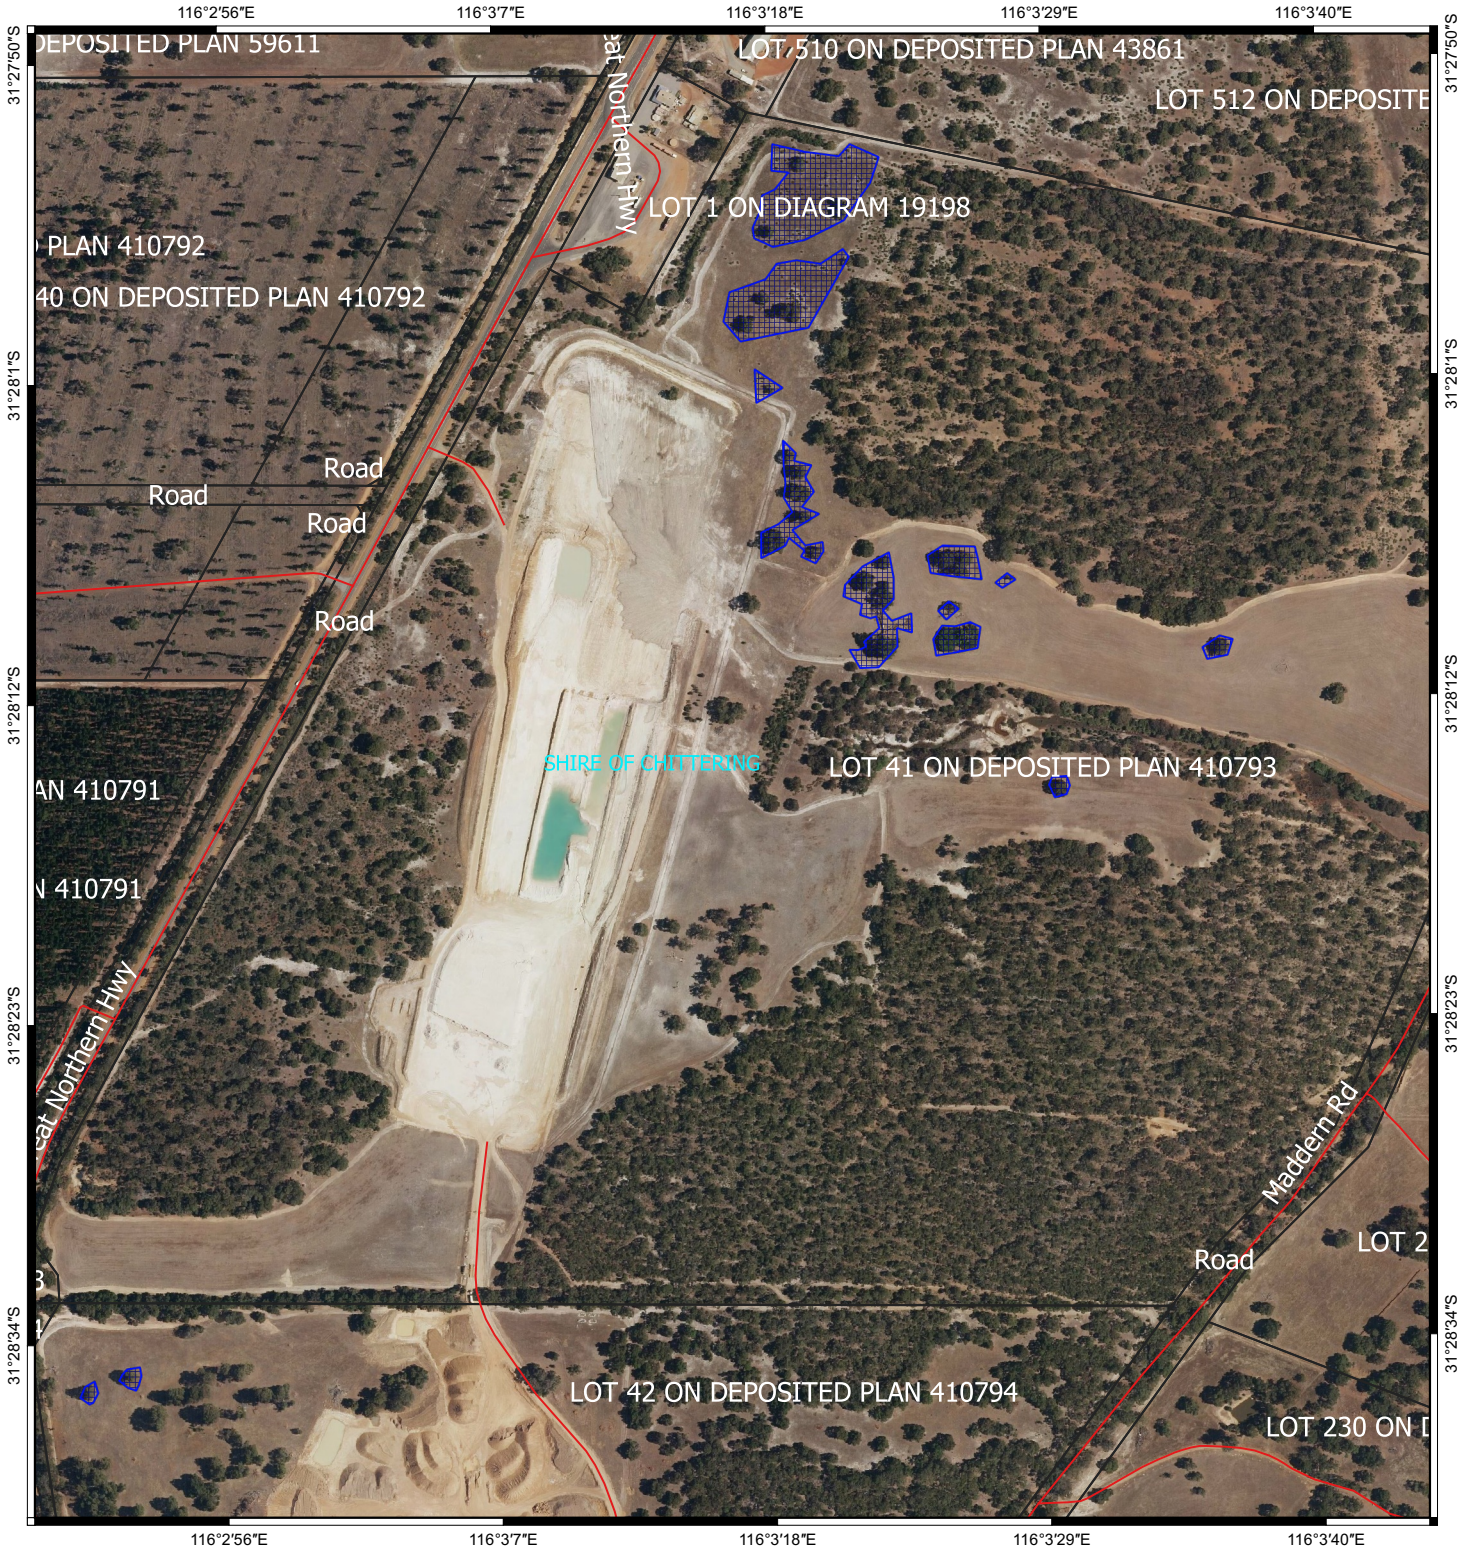

# CPS 8701/1 - Map a

## Legend

-  CPS areas applied to clear
-  Local Government Authorities

- Cadastre**
-  Roads
- Image**

0 100 200 m

MGA 94  
Geocentric Datum of Australia 1994

GOVERNMENT OF  
WESTERN AUSTRALIA