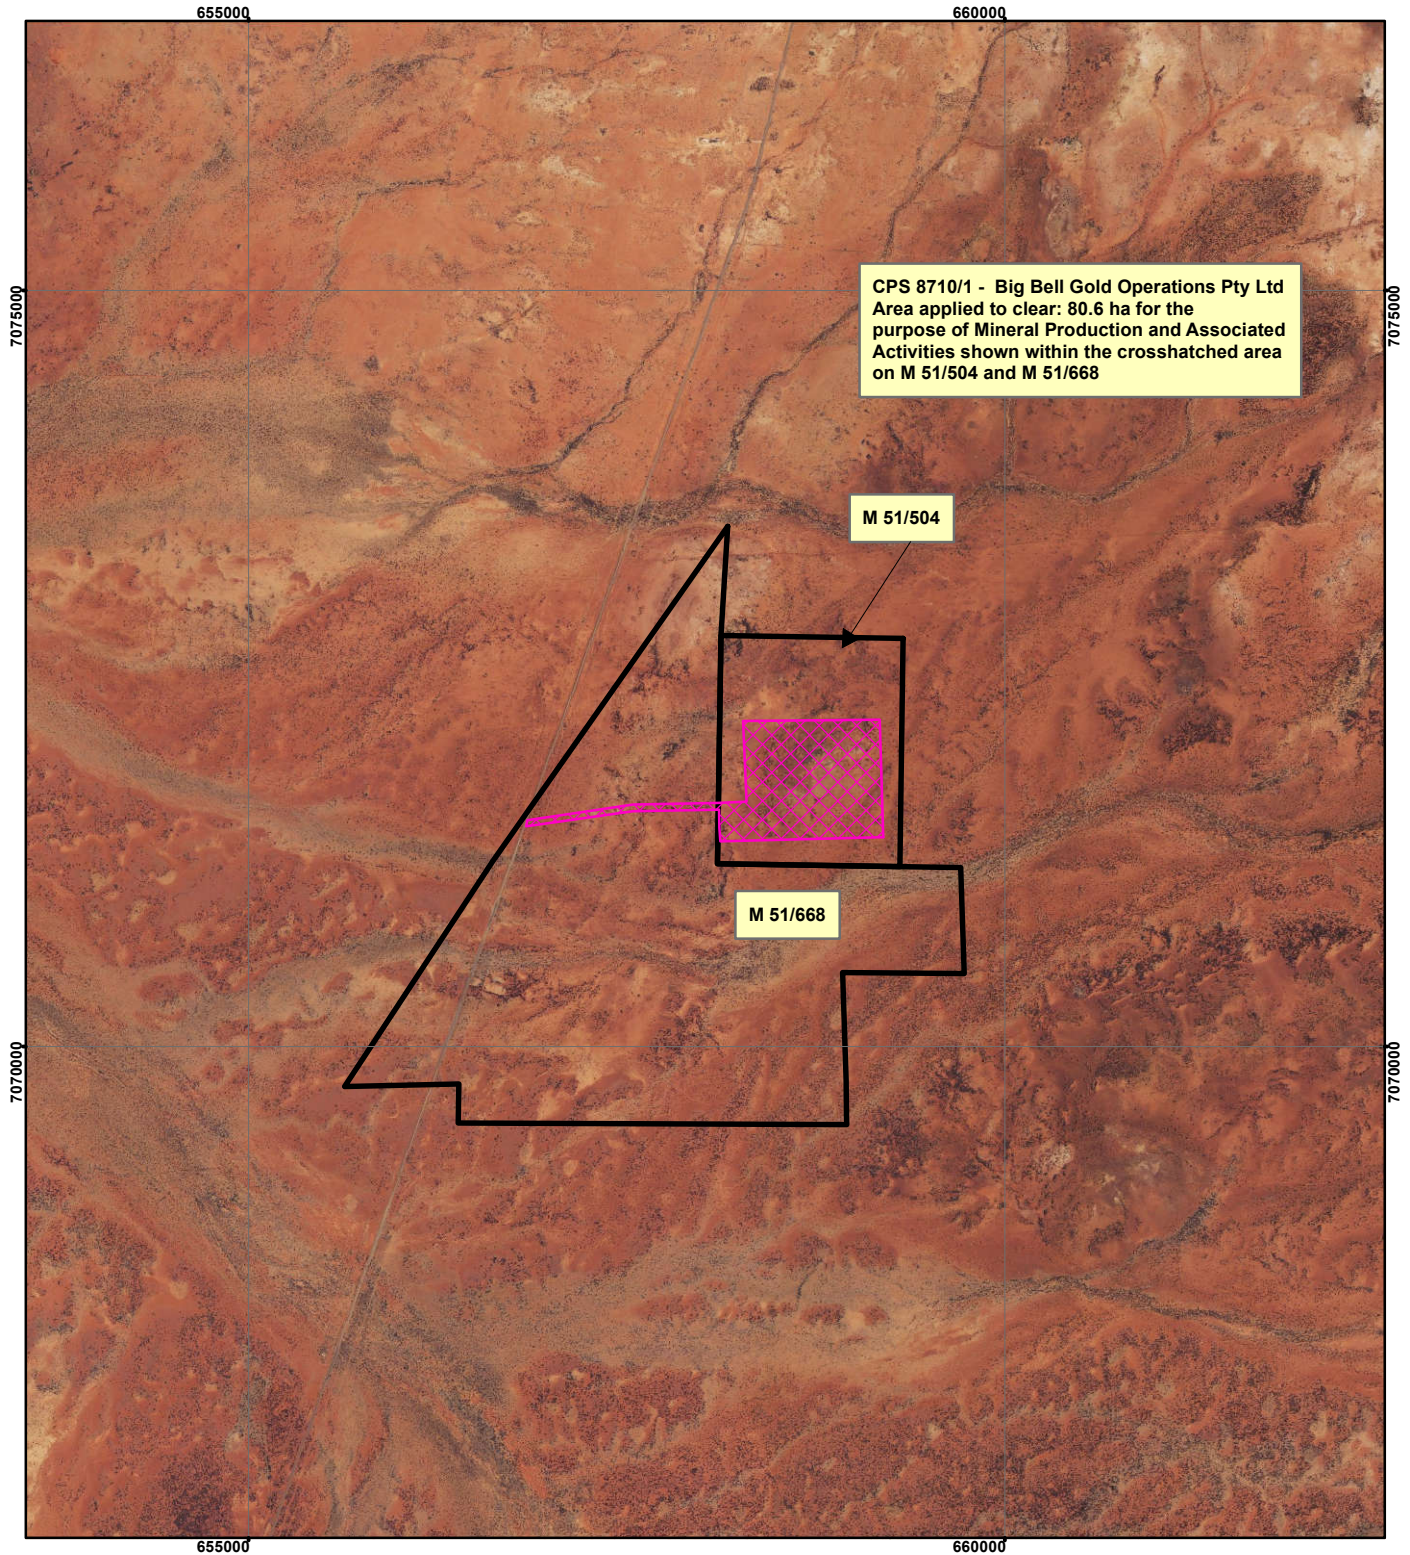

CPS 8710/1 - Big Bell Gold Operations Pty Ltd

Legend

-  Clearing Instruments
-  Mining Tenements

Geocentric Datum Australia 1994

Note: the data in this map have not been projected. This may result in geometric distortion or measurement inaccuracies.

..... Date

Officer with delegated authority under Section 20 of the Environmental Protection Act 1986

Information derived from this map should be confirmed with the data custodian acknowledged by the agency acronym in the legend.