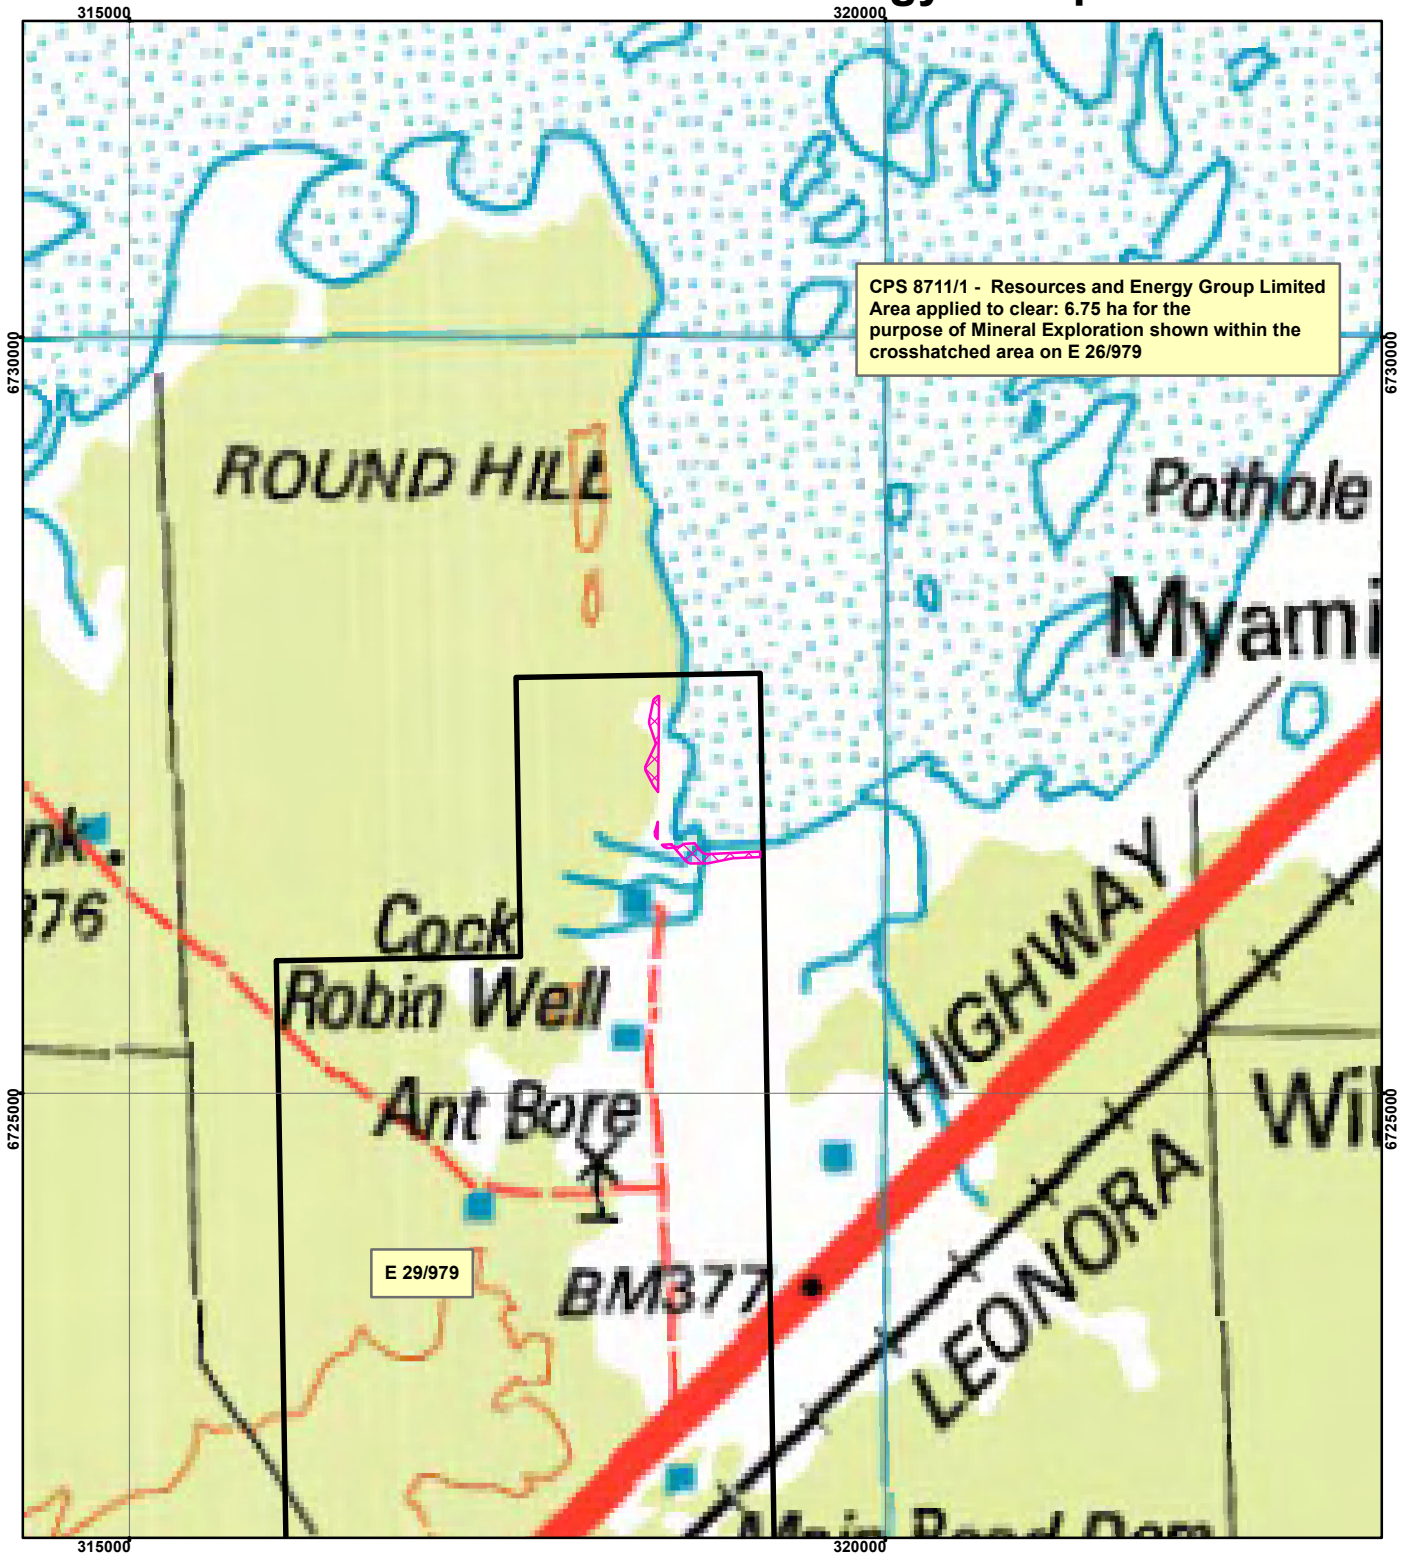

CPS 8711/1 - Resources and Energy Group Limited

Legend

-  Clearing Instruments
-  Mining Tenements

Scale 1:50,000

Geocentric Datum Australia 1994

Note: the data in this map have not been projected. This may result in geometric distortion or measurement inaccuracies.

..... Date

Officer with delegated authority under Section 20 of the Environmental Protection Act 1986

Information derived from this map should be confirmed with the data custodian acknowledged by the agency acronym in the legend.