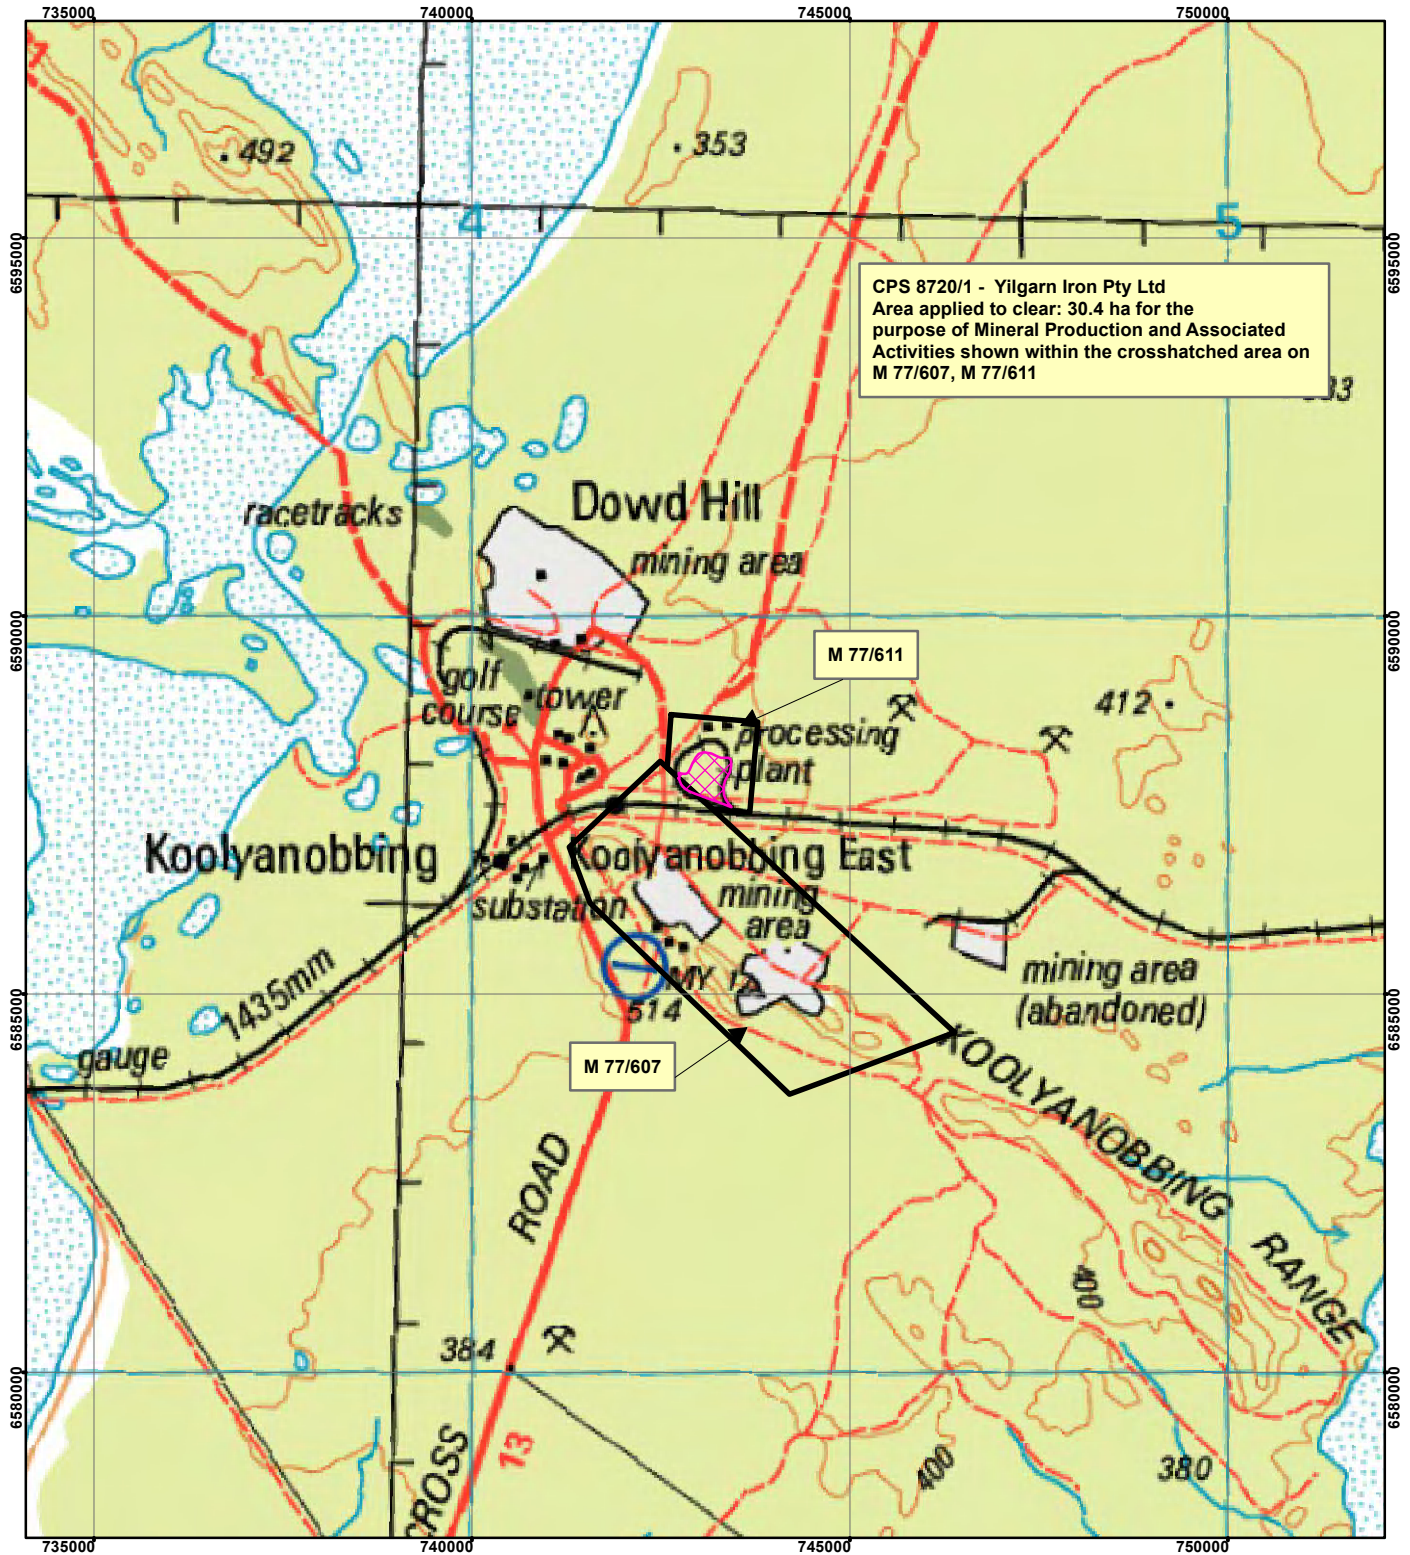

CPS 8720/1 - Yilgarn Iron Pty Ltd

Legend

-  Clearing Instruments
-  Mining Tenements

Scale 1:100,000

Geocentric Datum Australia 1994

Note: the data in this map have not been projected. This may result in geometric distortion or measurement inaccuracies.

..... Date

Officer with delegated authority under Section 20 of the Environmental Protection Act 1986

Information derived from this map should be confirmed with the data custodian acknowledged by the agency acronym in the legend.