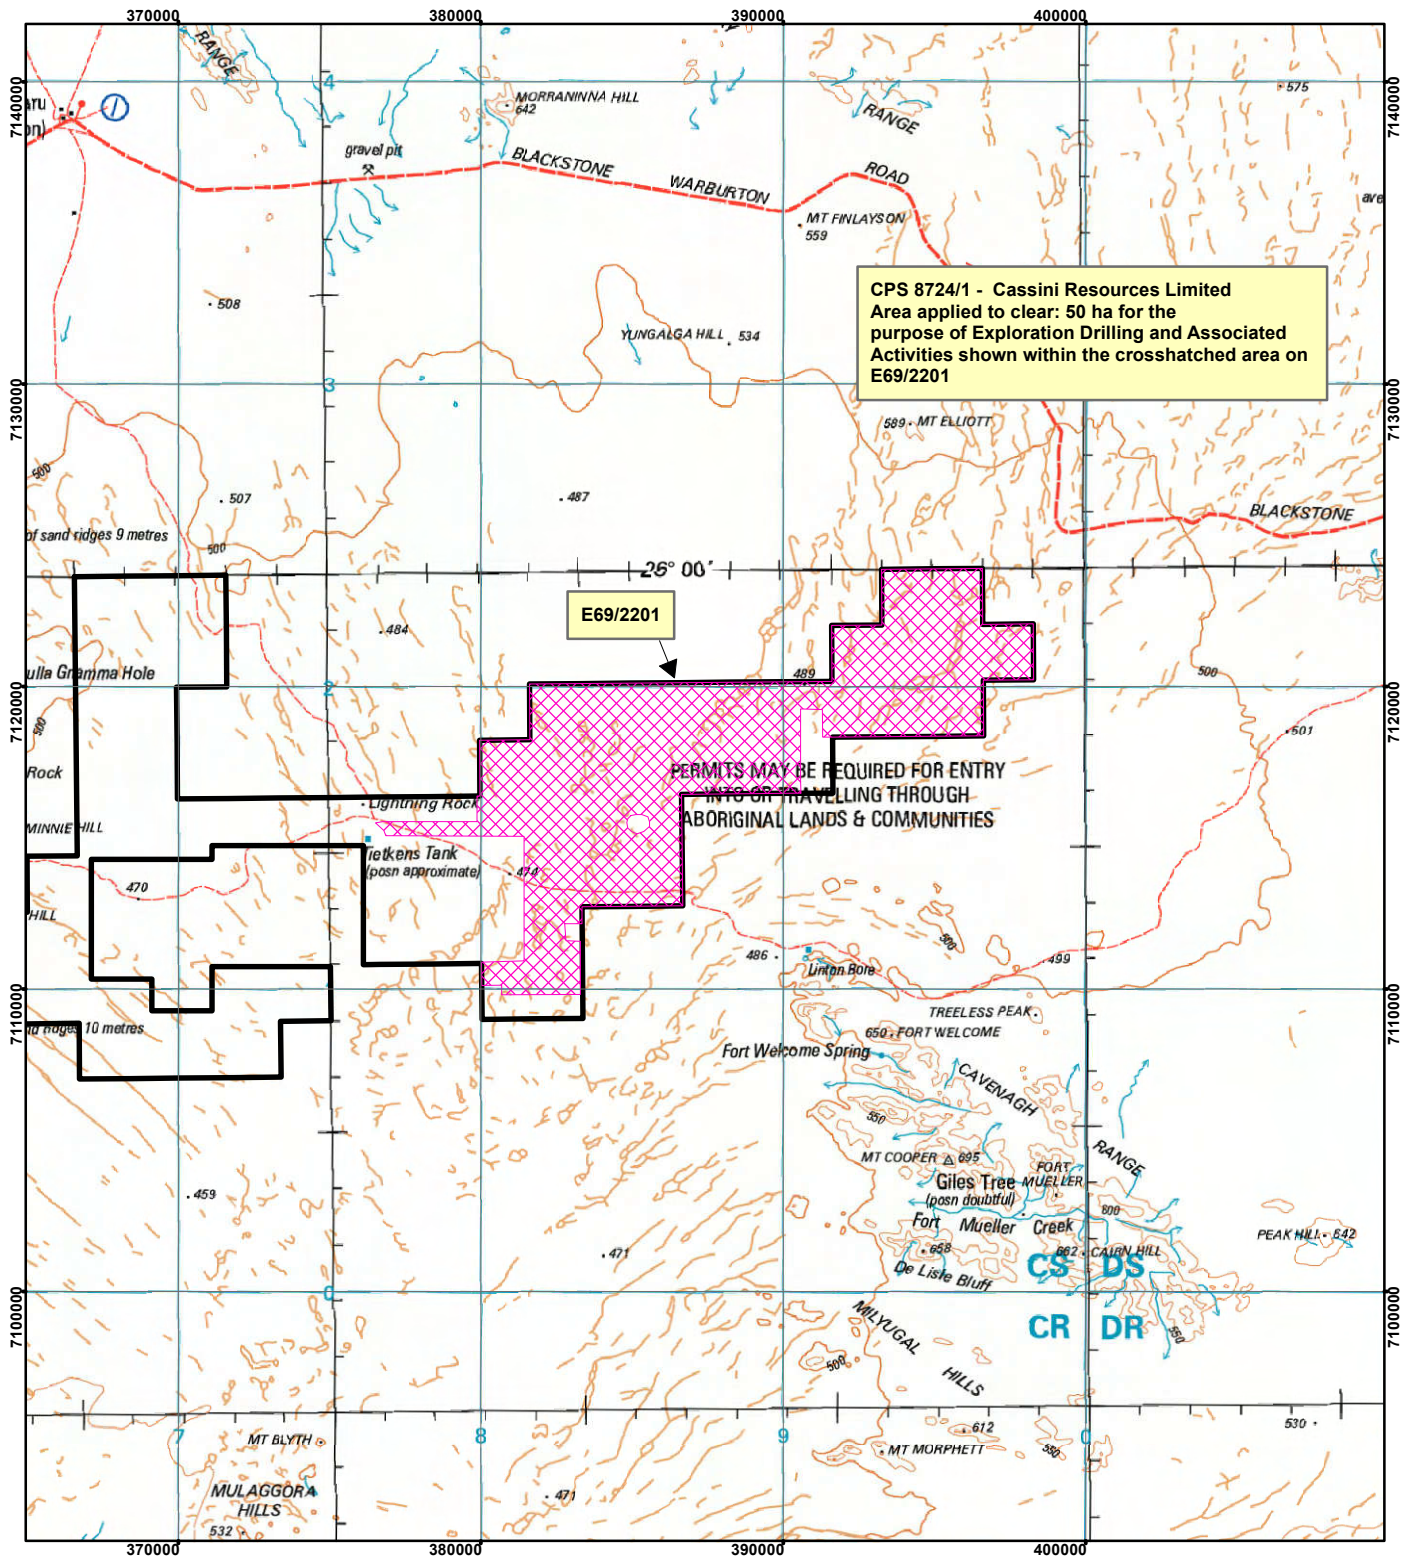

## Legend

-  Clearing Instruments
-  Mining Tenements

Geocentric Datum Australia 1994

Note: the data in this map have not been projected. This may result in geometric distortion or measurement inaccuracies.

..... Date .....

Officer with delegated authority under Section 20 of the Environmental Protection Act 1986

Information derived from this map should be confirmed with the data custodian acknowledged by the agency acronym in the legend.