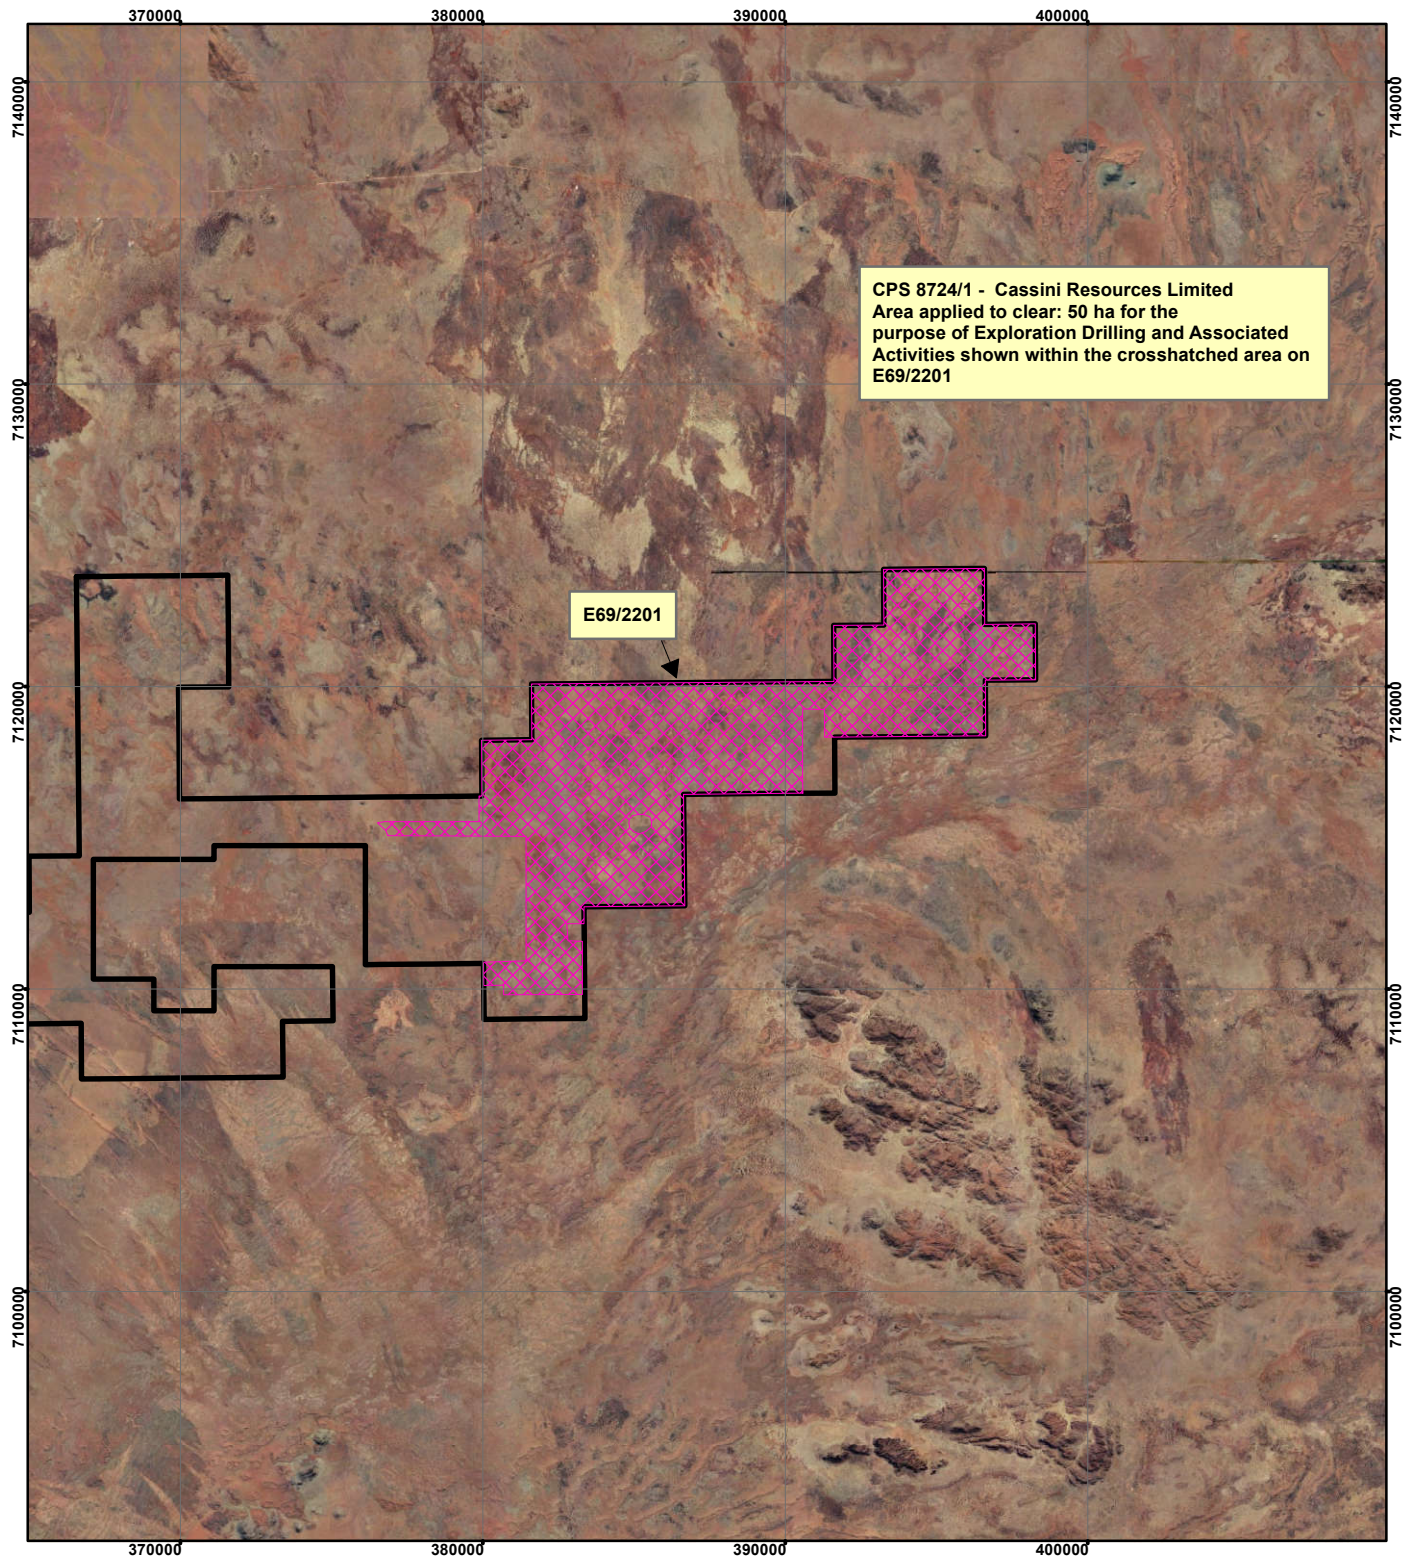

CPS 8724/1 - Cassini Resources Limited

Legend

-  Clearing Instruments
-  Mining Tenements

Geocentric Datum Australia 1994

Note: the data in this map have not been projected. This may result in geometric distortion or measurement inaccuracies.

..... Date

Officer with delegated authority under Section 20 of
the Environmental Protection Act 1986

Information derived from this map should be
confirmed with the data custodian acknowledged
by the agency acronym in the legend.