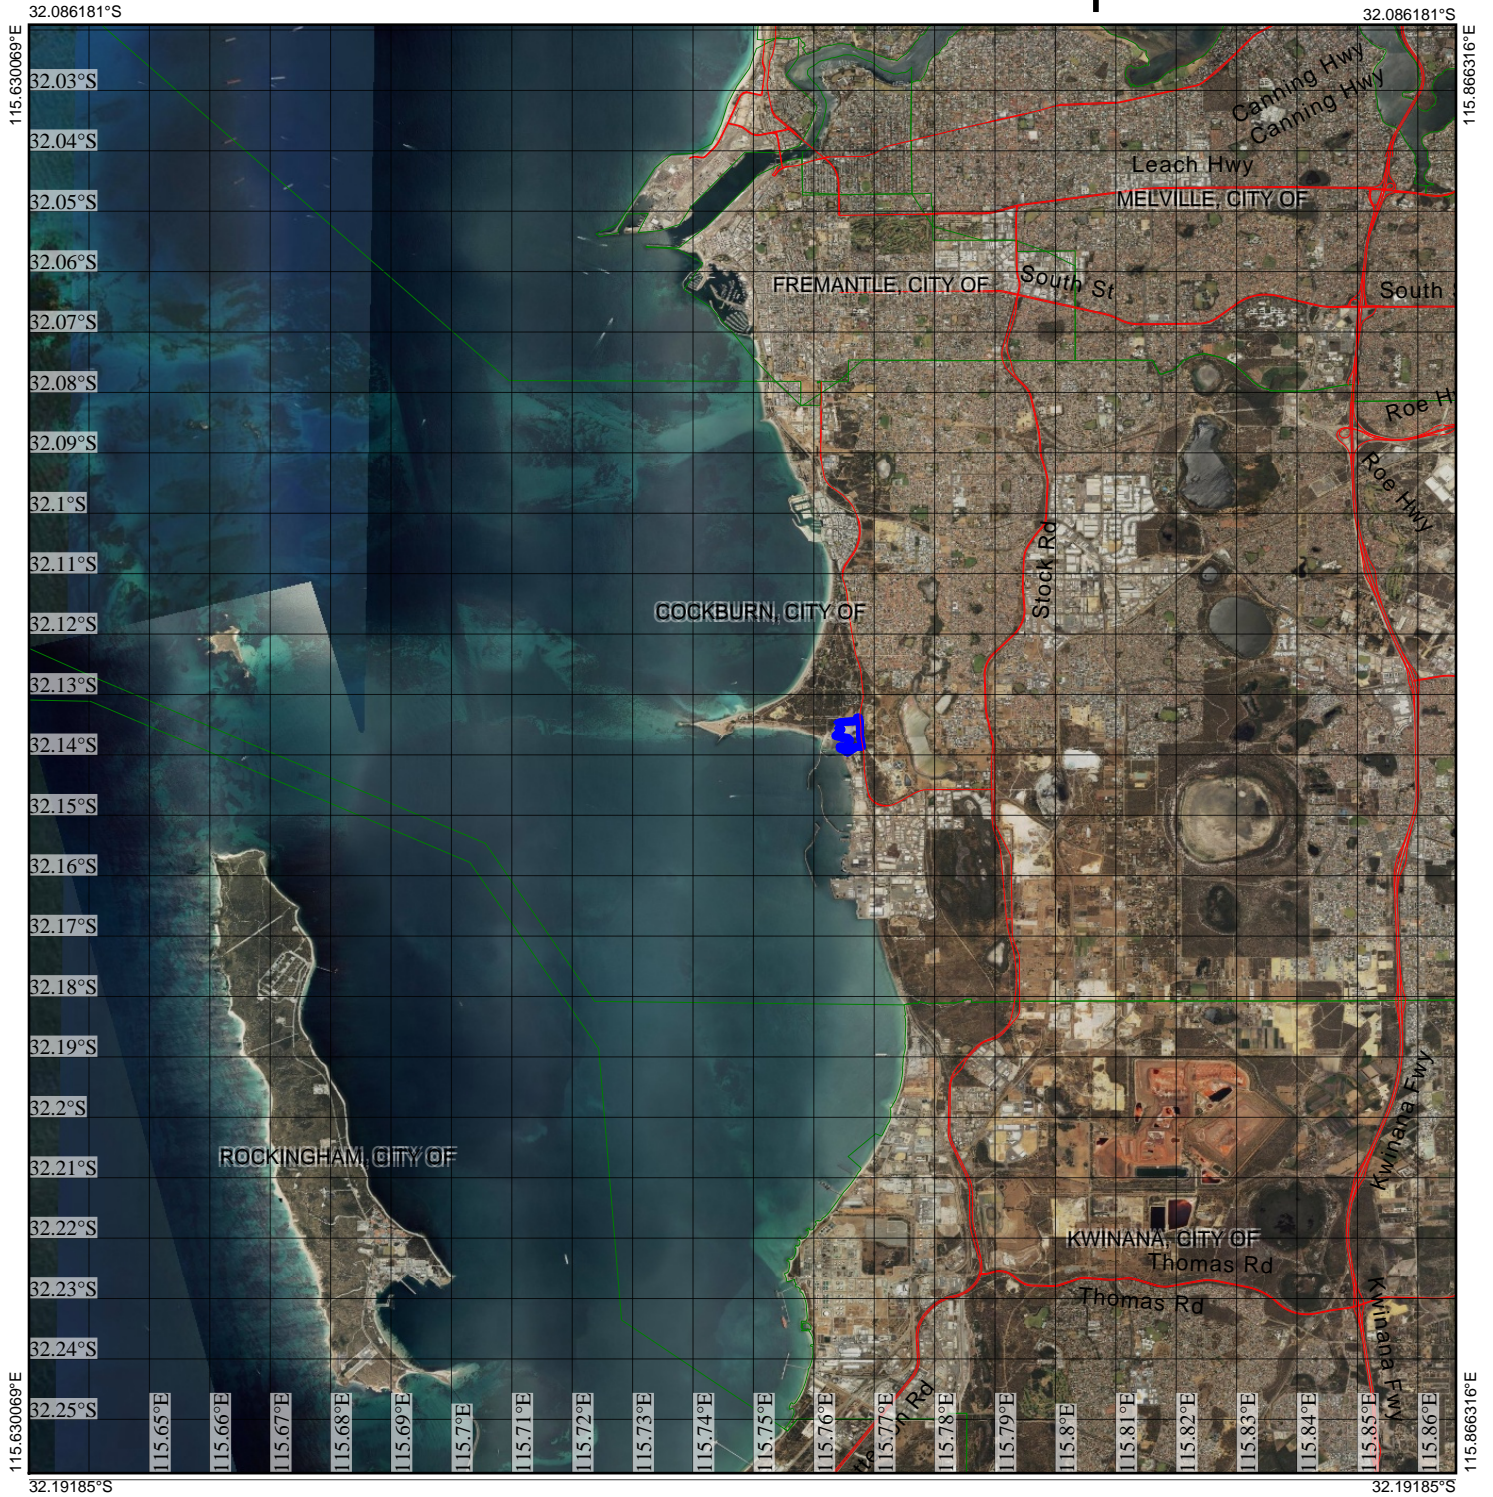

CPS 8737/1 - Context Map

Legend

-  Imagery
-  Clearing Instruments Proposals
-  Local Government Authority

(Approximate when reproduced at A4)

GDA 94 (Lat/Long)

Geocentric Datum of Australia 1994

..... Date