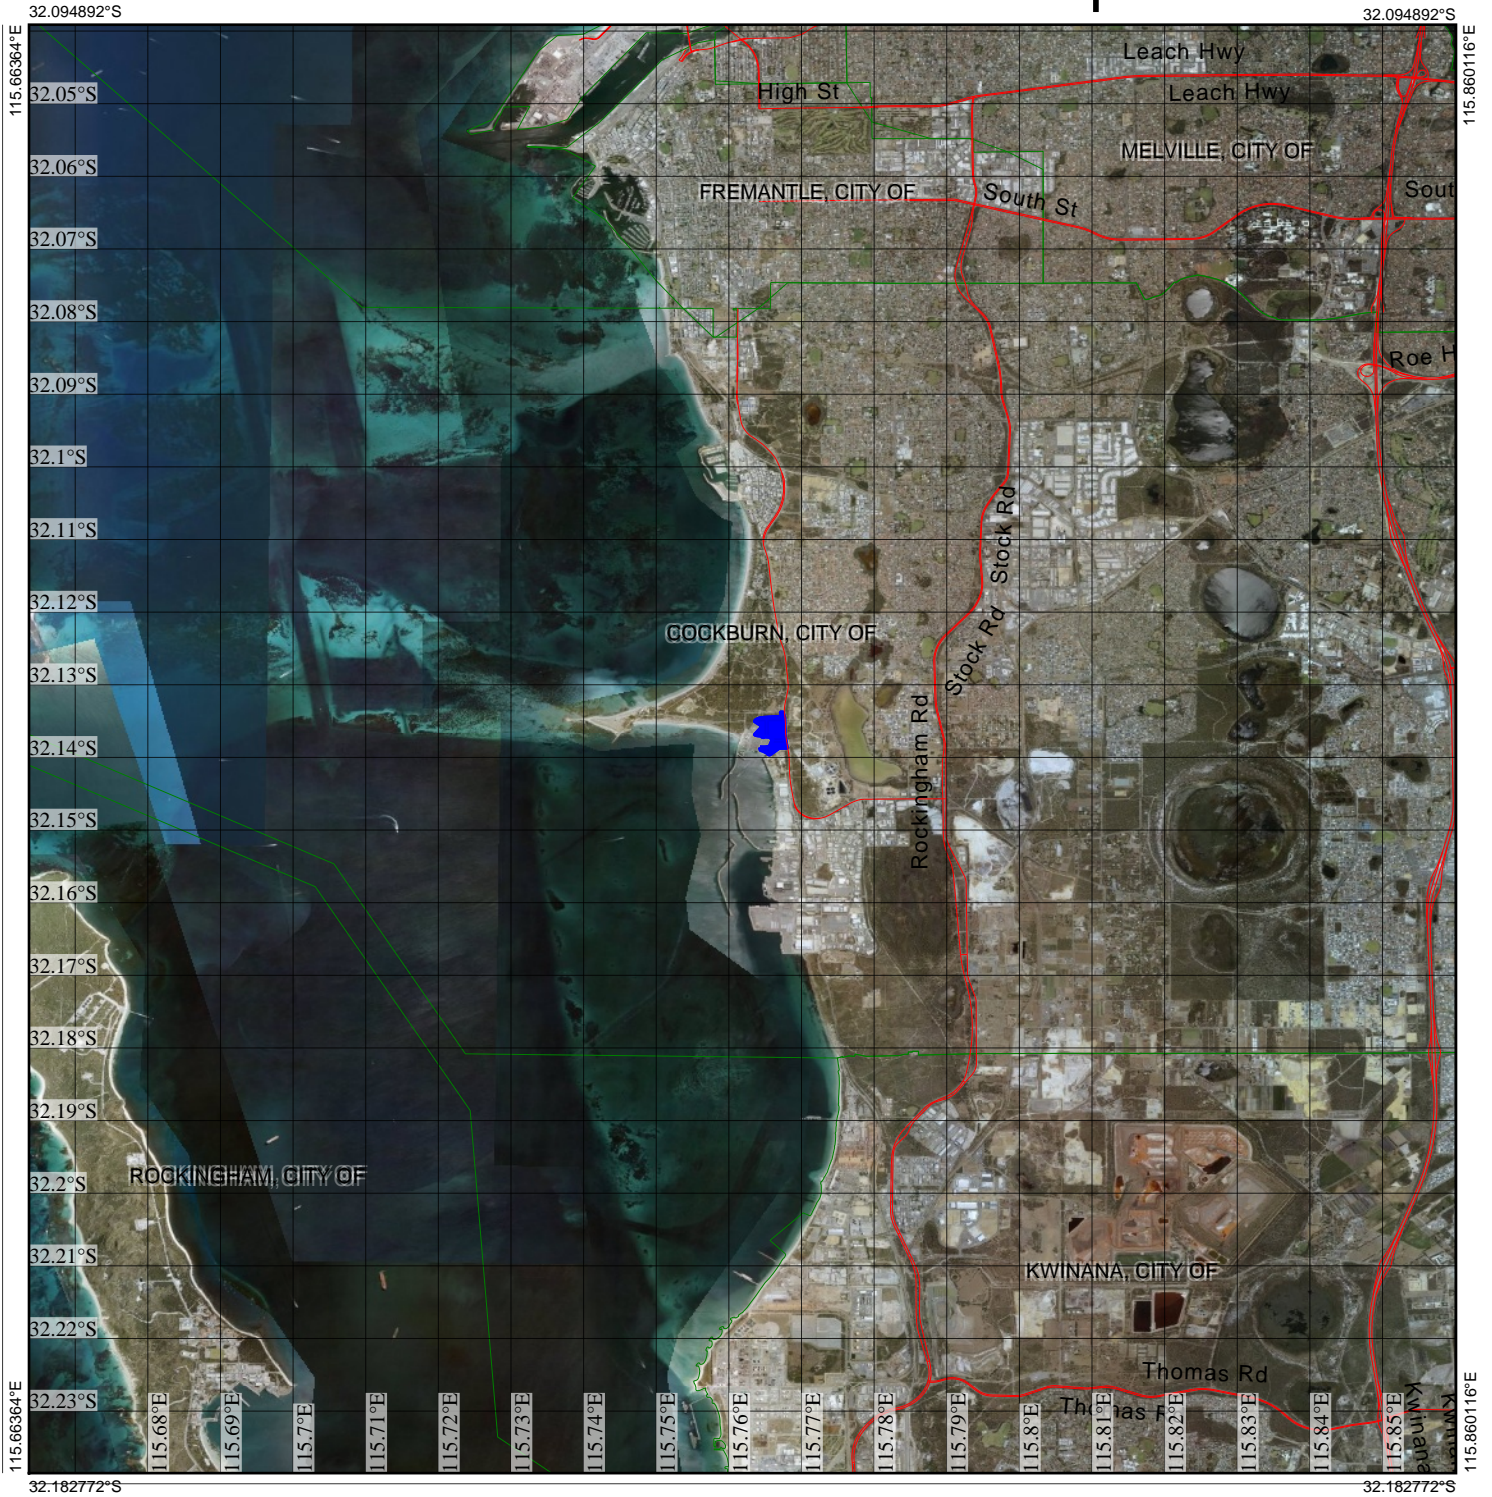

CPS 8737/1 - Context Map

Legend

-  Imagery
-  Clearing Instruments Proposals
-  Local Government Authority

(Approximate when reproduced at A4)

GDA 94 (Lat/Long)

Geocentric Datum of Australia 1994

..... Date

GOVERNMENT OF
WESTERN AUSTRALIA
WA Crown Copyright 2020