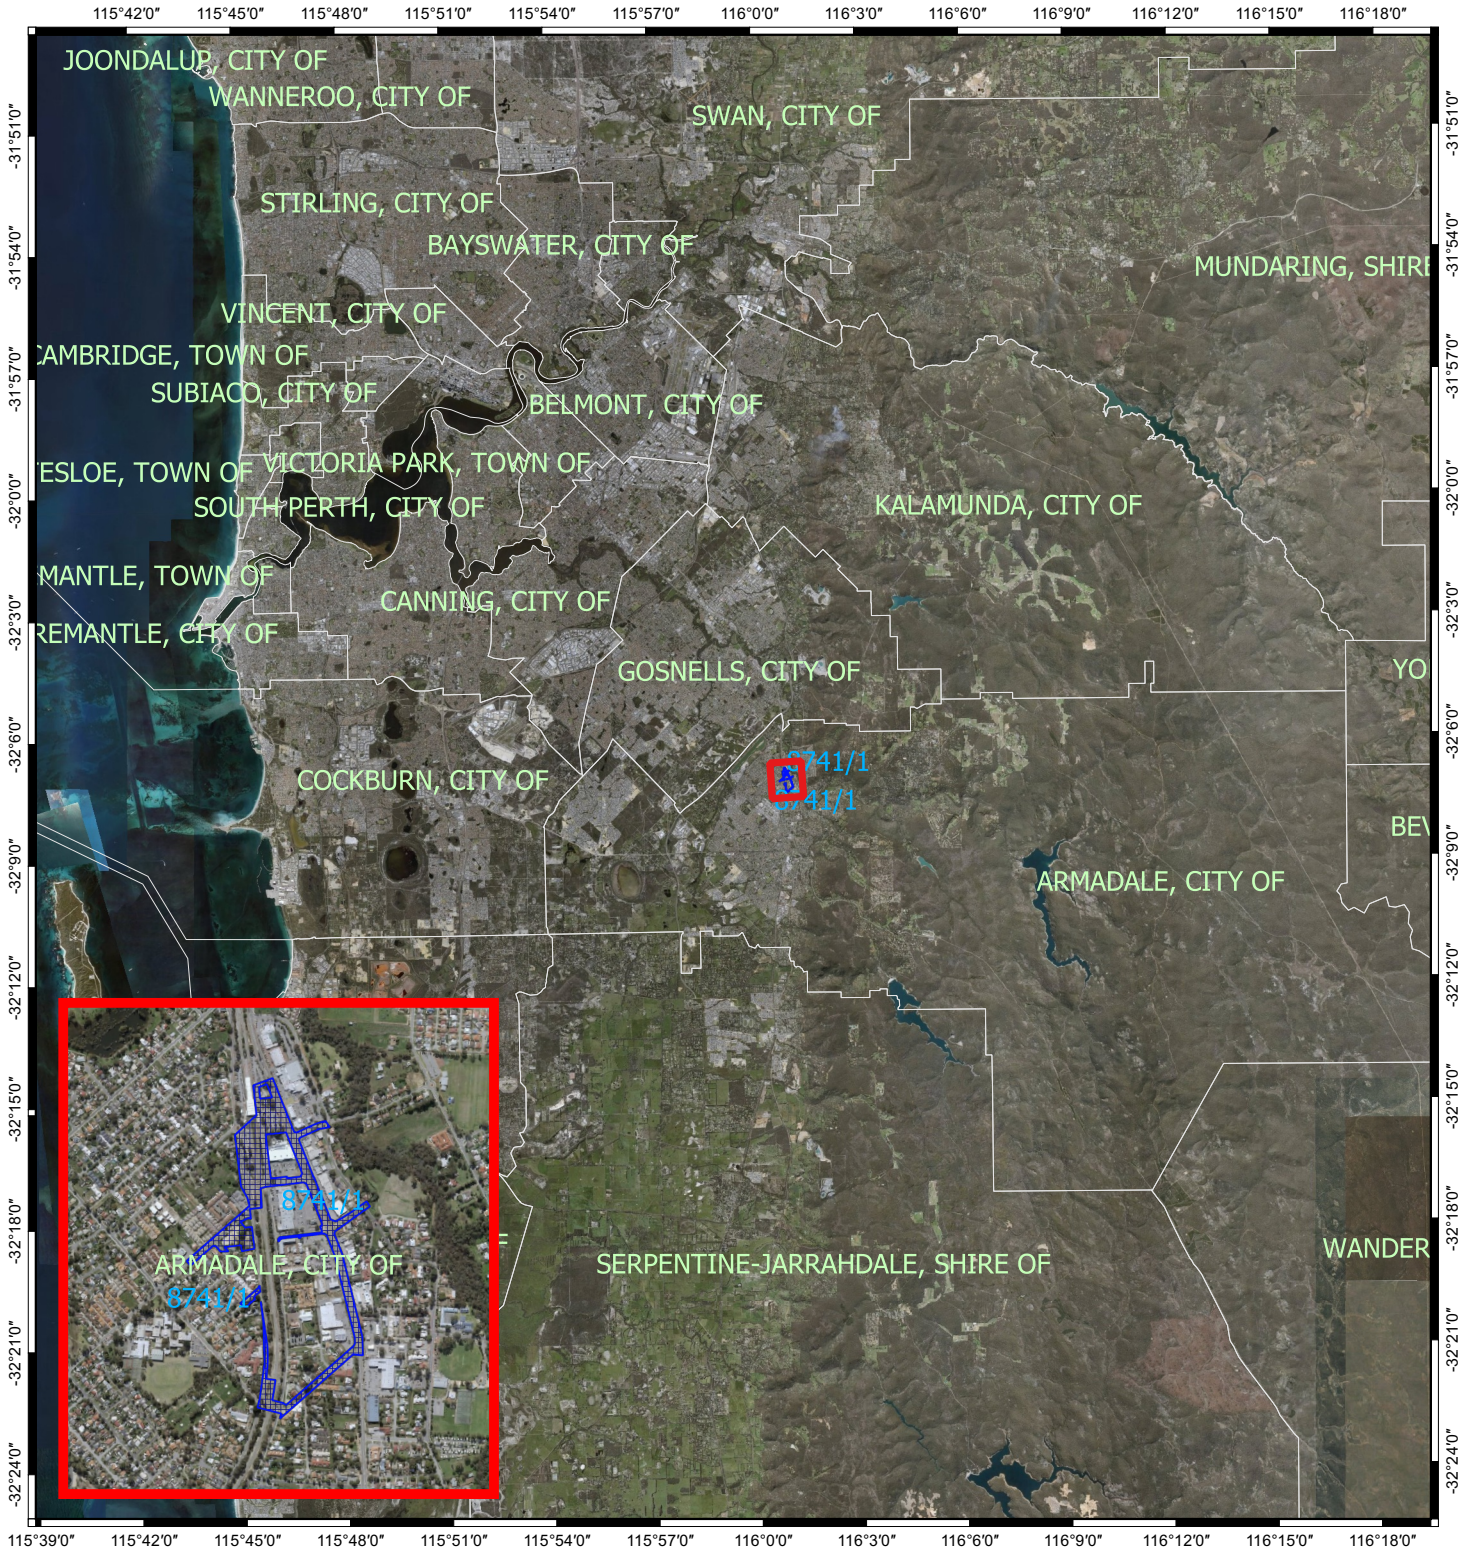

CPS 8741/1 Context Map

Legend

-  CPS areas applied to clear
-  Local Government Authorities

0 5 10 15 20 km

MGA 94
Geocentric Datum of Australia 1994

GOVERNMENT OF
WESTERN AUSTRALIA