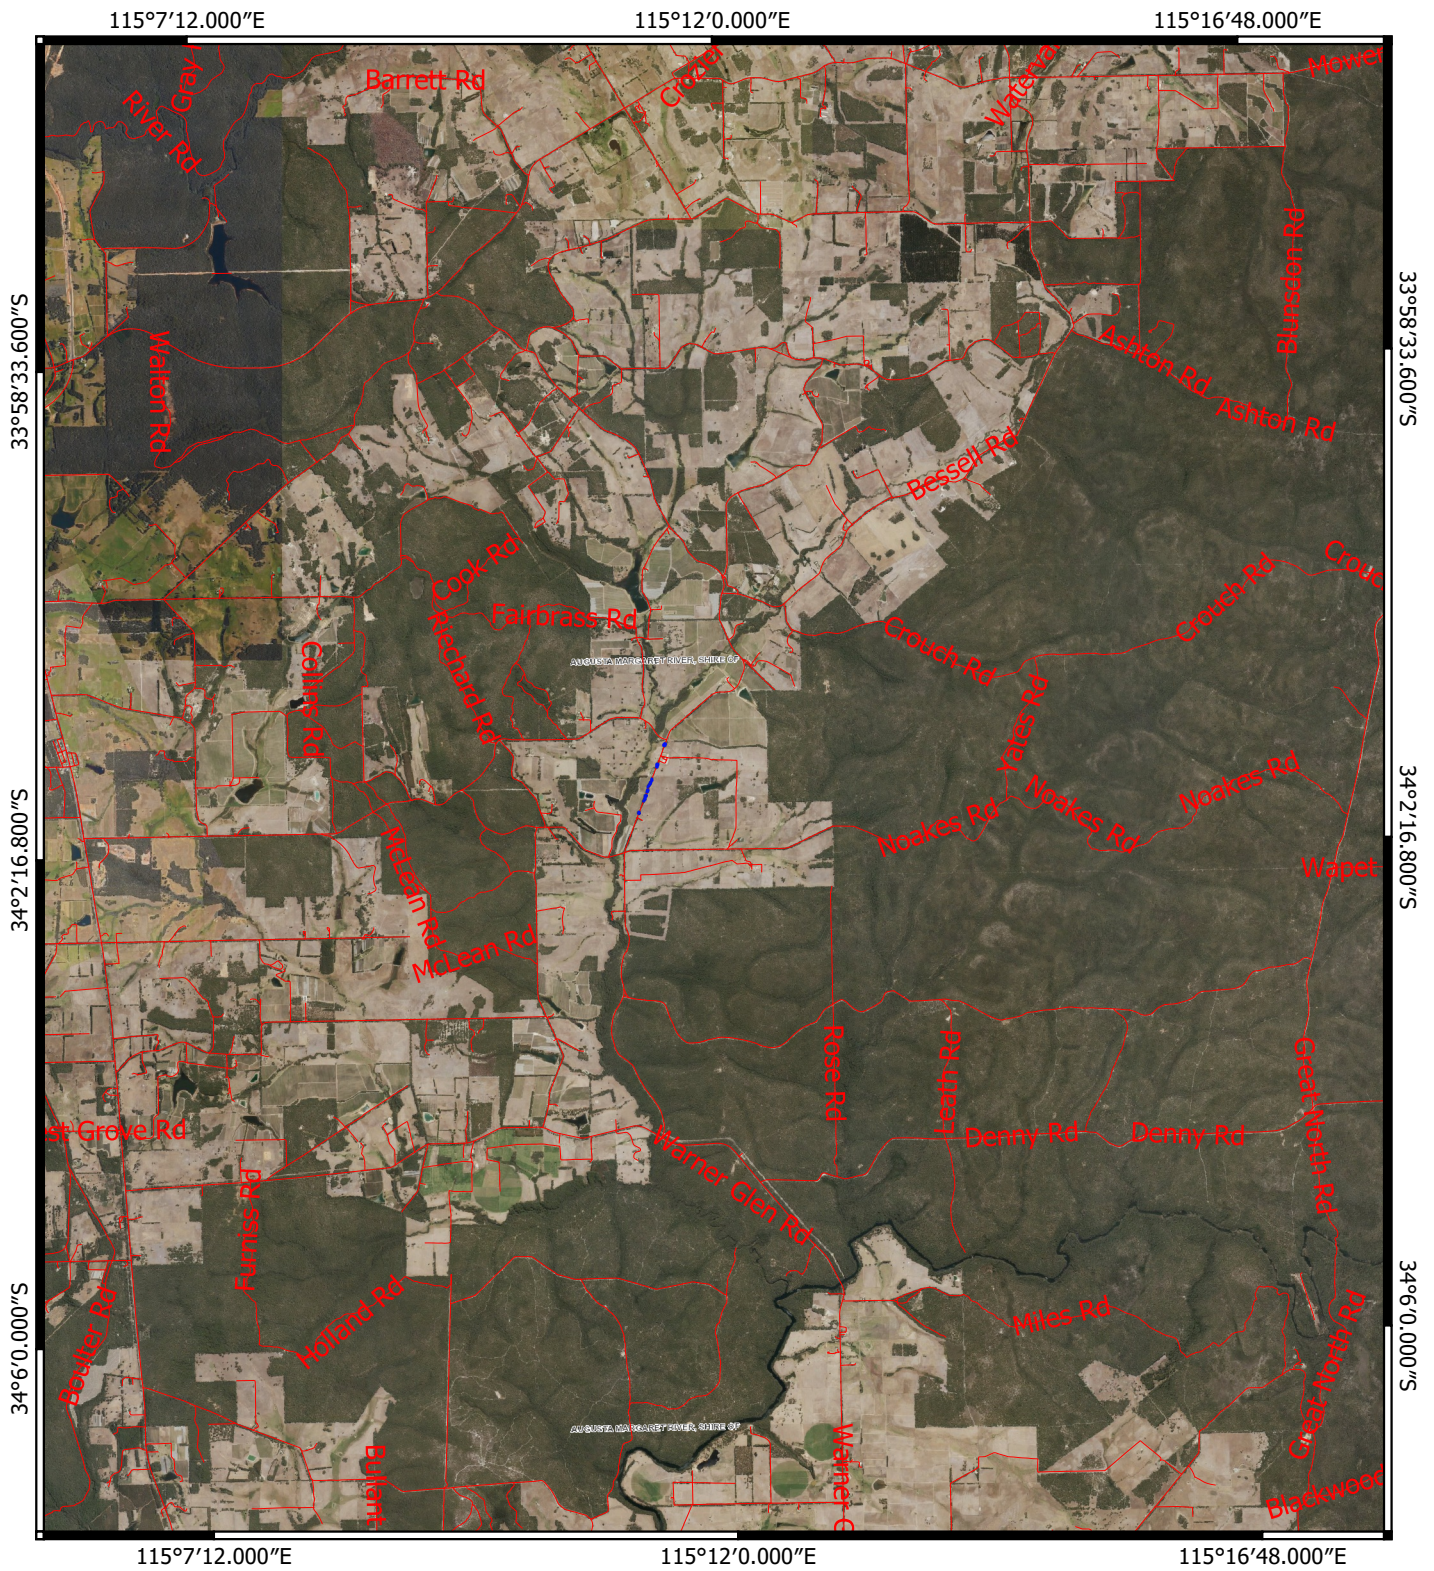

CPS 8755/1 Context Map

Legend

CPS layers

 CPS areas applied to clear

base layers

 Road Centrelines

Local Government Authority (LGA) Boundaries (LGATE-233)

N

0 1 2 3 4 km

MGA 94
Geocentric Datum of Australia 1994

GOVERNMENT OF
WESTERN AUSTRALIA