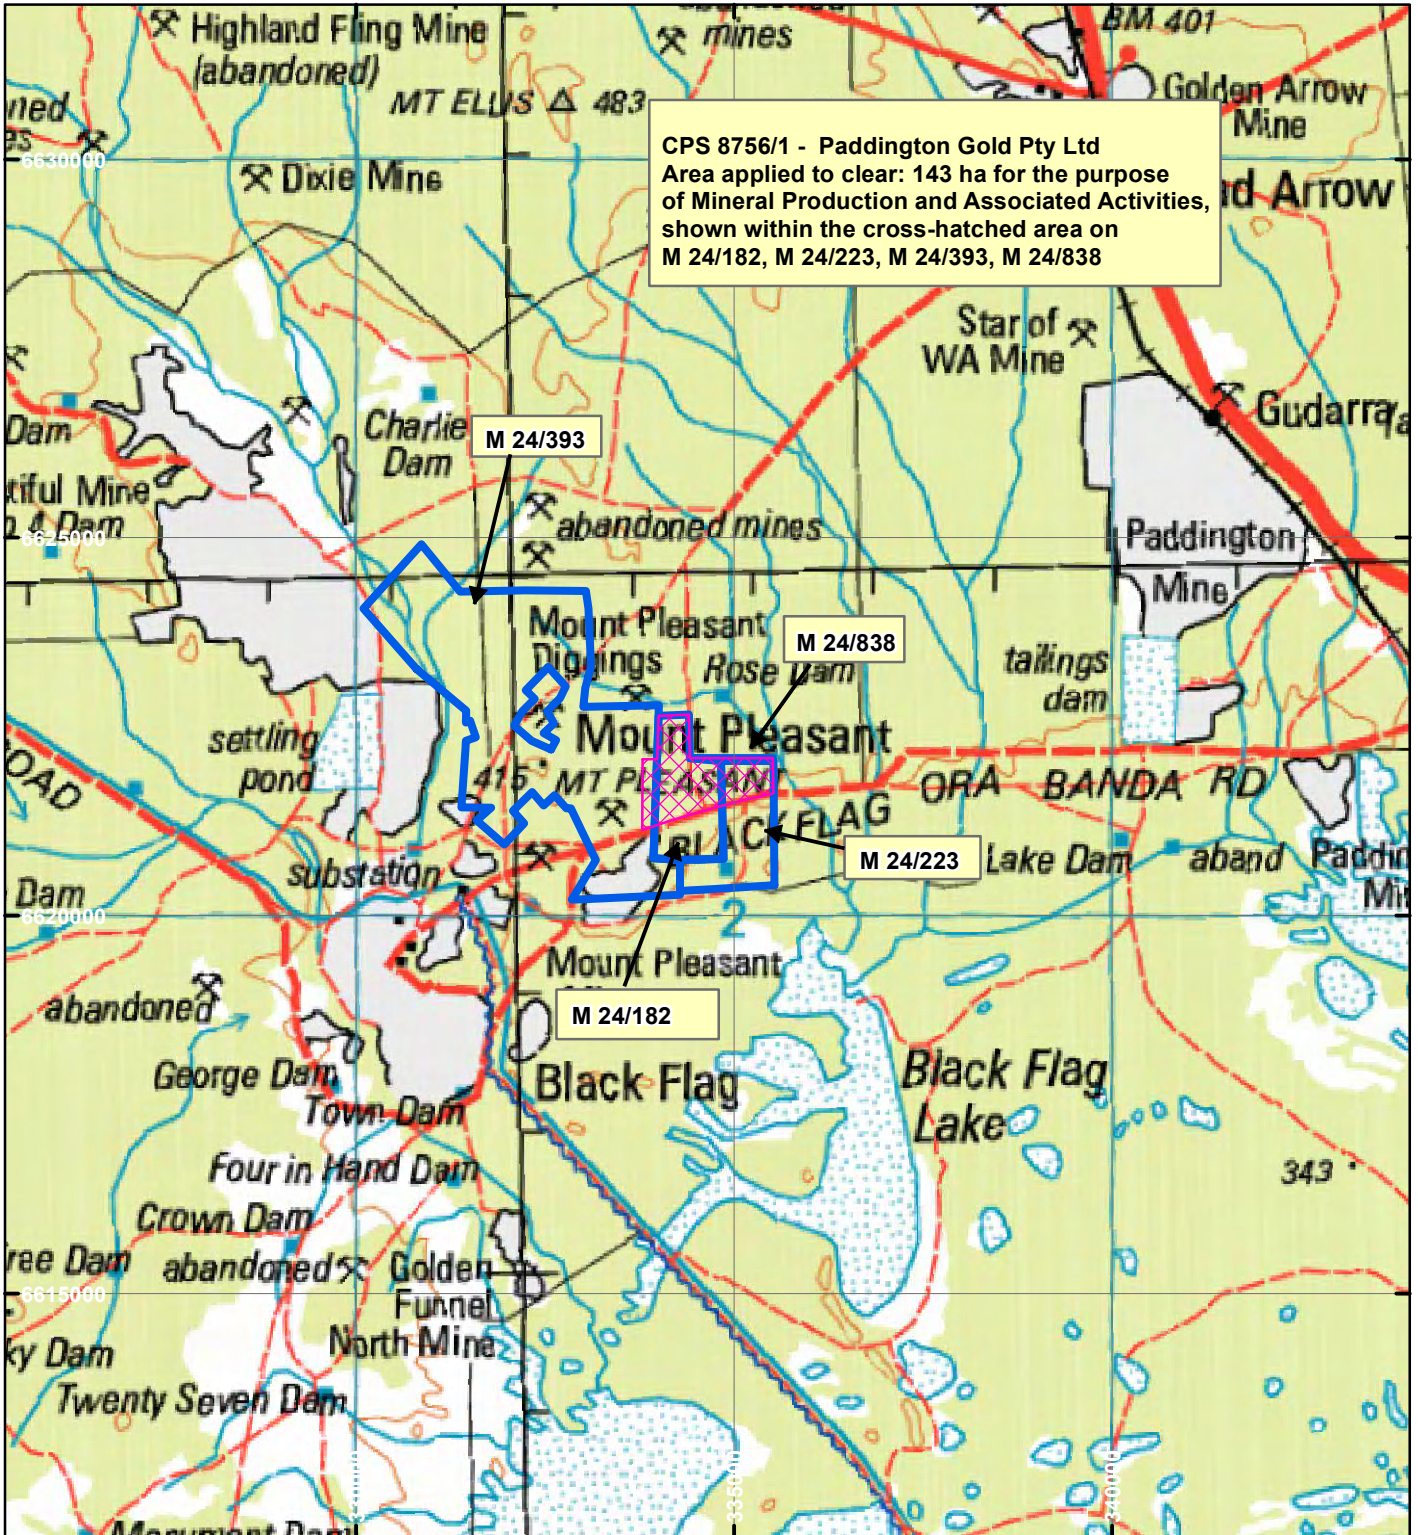

CPS 8756/1 - Paddington Gold Pty Ltd

LEGEND

Clearing Instruments

Mining Tenements

Scale 1:100,000

(Approximate when reproduced at A4)

Geocentric Datum Australia 1994

Note: the data in this map have not been projected. This may result in geometric distortion or measurement inaccuracies.

..... Date

Officer with delegated authority under Section 20 of the Environmental Protection Act 1986

Information derived from this map should be confirmed with the data custodian acknowledged by the agency acronym in the legend.